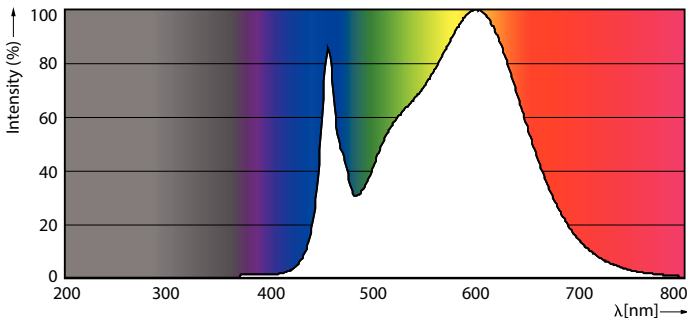

Photometric data

LEDtube_G13_835-POC

LEDtube_10.5W_G13_835-GUL