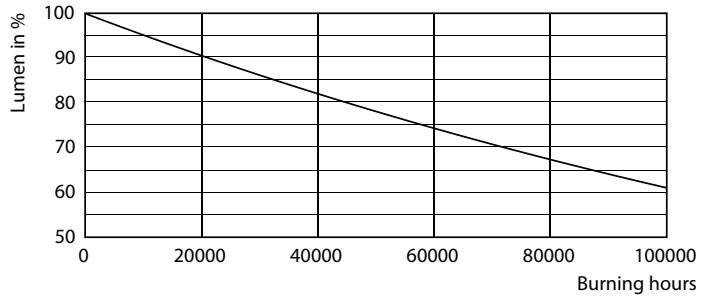

Lifetime

Lumen Maintenance Diagram