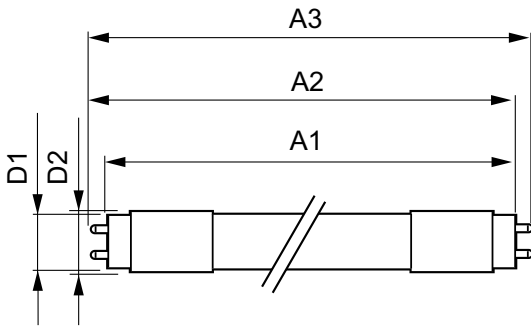

## Mechanical and housing

Bulb Material	Plastic
Product Length	1200 mm
Bulb Shape	Tube, double-ended

## Dimensional drawing

10.5T8/MAS/48-835/MF16/P 10/1

Product	D1	D2	A1	A2	A3
10.5T8/MAS/48-835/MF16/P 10/1	25.7 mm	28 mm	1198 mm	1205 mm	1212 mm