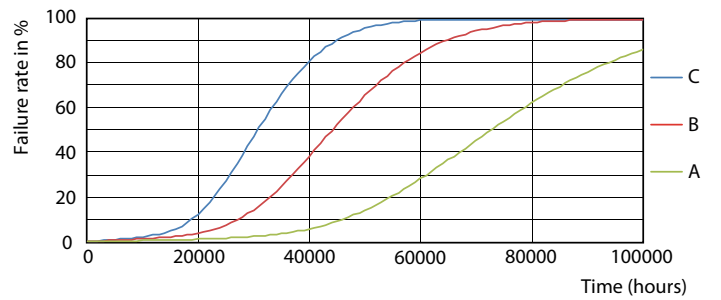

LEDtube_70K_LifetimeVsTc-LED

LEDtube_70K_FailureRate-LED