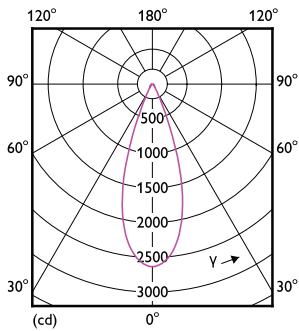

Photometric data

Light Distribution Diagram - 10PAR30L/EXPERTCOLOR/
F40/940/P/D/T/JA8

Accent Lighting Spots - 10PAR30L/EXPERTCOLOR/F40/940/P/D/T/JA8