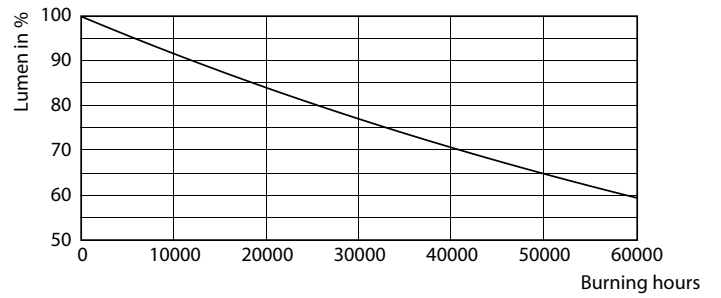

LED PAR30 S/L

Lifetime

Life Expectancy Diagram

Lumen Maintenance Diagram - 10PAR30L/EXPERTCOLOR/
F40/940/P/D/T/JA8