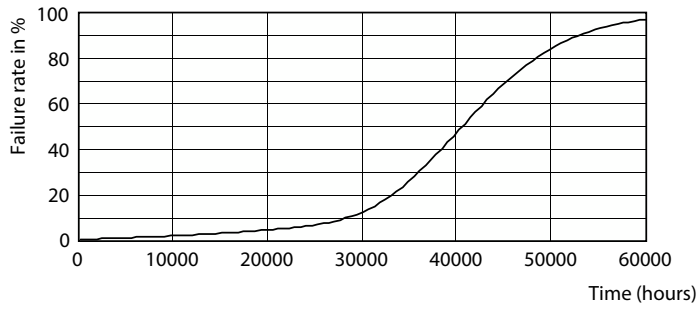

LED PAR30 S/L

Lifetime

Life Expectancy Diagram

Lumen Maintenance Diagram - 10PAR30L/EXPERTCOLOR/
F40/940/P/D/T/JA8