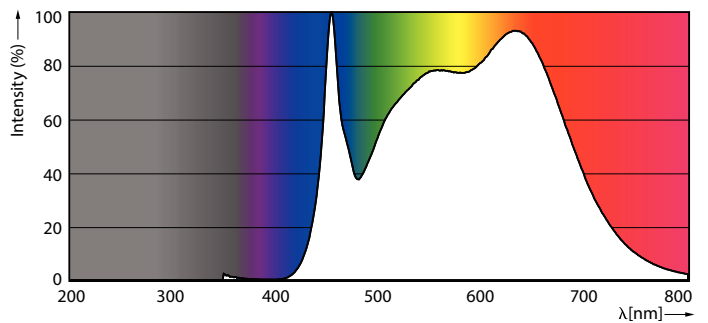

Photometric data

Spectral Power Distribution Colour - 10PAR30L/EXPERTCOLOR/
F40/940/P/D/T/JA8

Accent Lighting Spots - 10PAR30L/EXPERTCOLOR/F40/940/P/D/T/JA8