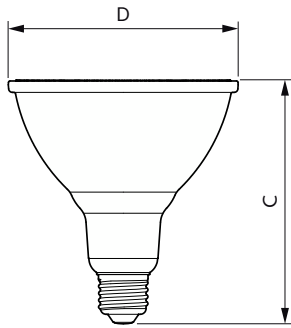

## 10PAR38/LED/927/F40/DIM/GULW/T20 6/1FB

Philips LED spots with a single optic beam, provide a clean beam that's free from shadows with beam angles from 15 and 40 degrees to suit every general lighting application.

### Product data

General Information		Wattage Equivalent	
Cap-Base	E26 [Single Contact Medium Screw]		90 W
Nominal lifetime	25,000 hour(s)	Starting Time (Nom)	0.5 s
Switching Cycle	50,000	Warm-up time to 60% light	0.5 s
Lighting Technology	LED	Power Factor (Fraction)	0.9
EU RoHS compliant	Yes	Voltage (Nom)	120 V
Light Technical		Temperature	
Color Code	927 [CCT of 2700K]	T-Case Maximum (Nom)	158 °F
Beam Angle (Nom)	40 degree(s)	Controls and Dimming	
Luminous Flux	900 lm	Dimmable	Only with specific dimmers
Luminous Intensity (Nom)	1,800 cd	Mechanical and Housing	
Color Designation	Warm White (WW)	Bulb Finish	Clear
Correlated Color Temperature (Nom)	2700 K	Bulb Material	Glass
Luminous Efficacy (rated) (Nom)	90.00 lm/W	Bulb Shape	PAR38
Color Consistency	<4	Approval and Application	
Color rendering index (CRI)	90	Suitable For Accent Lighting	Yes
LLMF At End Of Nominal Lifetime (Nom)	70 %	Energy Certifications	Energy Star
Operating and Electrical		Product Data	
Line Frequency	50 to 60 Hz	Order product name	10PAR38/LED/927/F40/DIM/GULW/T20 6/1FB
Input Frequency	50 to 60 Hz		
Power Consumption	10 W		
Lamp Current (Nom)	97 mA		

# LED PAR38

Full product name	10PAR38/LED/927/F40/DIM/GULW/T20 6/1FB
Order code	567891
Material Nr. (12NC)	929003029004
Numerator - Quantity Per Pack	1

EAN/UPC - Product/Case	046677567897
Numerator - Packs per outer box	6
EAN/UPC - Case	50046677567892

## Dimensional drawing

Product	D	C
10PAR38/LED/927/F40/DIM/GULW/T20 6/1FB	4-13/16 inch	5-1/8 inch