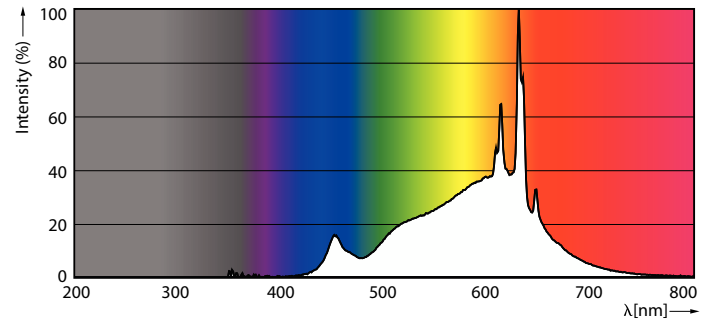

Accent Lighting Spots - 10PAR38/LED/927/F40/DIM/GULW/T20 6/1FB

Spectral Power Distribution Colour - 10PAR38/LED/927/F40/DIM/GULW/T20 6/1FB