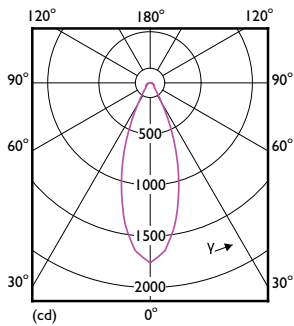

Light Distribution Diagram - 10PAR38/LED/927/F40/DIM/GULW/T20 6/1FB