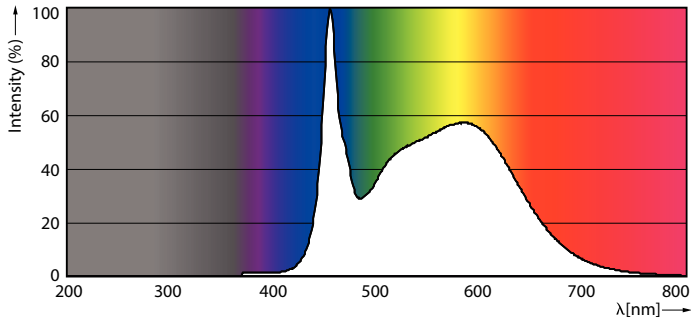

Photometric data

LEDtube 10W G13 850 ND