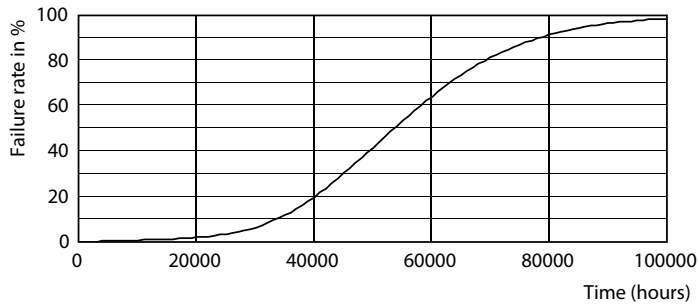

Lifetime

LEDtube 10W G13 850 ND