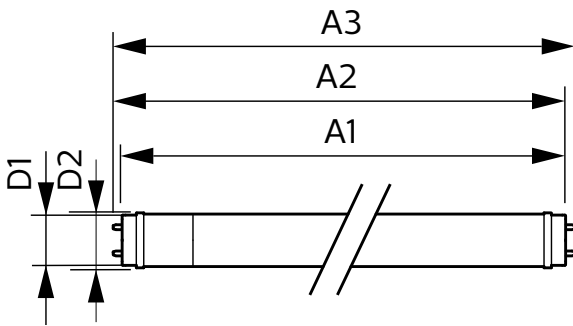

T8

10T8/COR/48-850/IF16/G/DIM 10/1

Our TLEDs are available in InstantFit (Type A / Type C) or MainsFit (Ballast bypass / Type B) versions. The InstantFit lamps work on a broad variety of ballasts and LED drivers. Only InstantFit has over 15,000 lamp & ballast combinations delivering even light output, energy savings and a long lifetime. Our MainsFit products feature a double-ended design, simplifying installation while a proprietary safety circuit minimizes a shock risk. Lamp sizes range from 2-foot to 8-foot and U-bend with a variety of lumen outputs.

Product data

General information	
Base	G13 [Medium Bi-Pin Fluorescent]
EU RoHS compliant	Yes
Nominal Lifetime (Nom)	50000 h
Switching Cycle	50000X
Light technical	
Color Code	850 [CCT of 5000K]
Beam Angle (Nom)	240 °
Initial lumen (Nom)	1600 lm
Color Designation	Daylight
Correlated Color Temperature (Nom)	5000 K
Luminous Efficacy (rated) (Nom)	160.00 lm/W
Color Consistency	<5
Color Rendering Index (Nom)	82
LLMF At End Of Nominal Lifetime (Nom)	70 %
Operating and electrical	
Input Frequency	25000-105000 Hz
Power (Rated) (Nom)	10 W

T8

Product Length	48 in
Bulb Shape	Tube, double-ended
Approval and application	
Energy Saving Product	Yes
Approbation Marks	RoHS compliance UL certificate DLC compliance
Energy Consumption kWh/1000 h	- kWh
Product data	
Order product name	10T8/COR/48-850/IF16/G/DIM 10/1

Dimensional drawing

10T8/COR/48-850/IF16/G/DIM 10/1

Product	D1	D2	A1	A2	A3
10T8/COR/48-850/ IF16/G/DIM 10/1	25.7 mm	28 mm	1198.1 mm	1205.2 mm	1212.3 mm

Photometric data

LEDtube 10W G13 850 ND

LEDtube 10W G13 850 ND