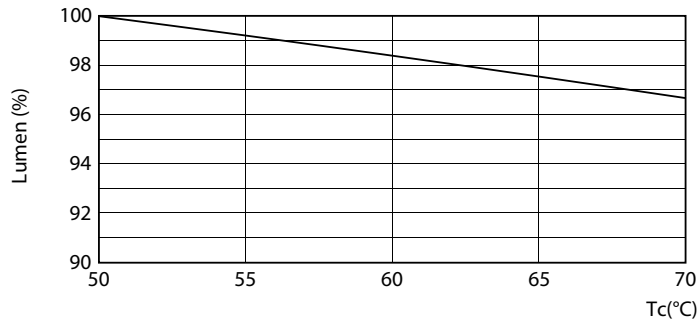

T8

Lifetime

LEDtube 10W G13 850 ND