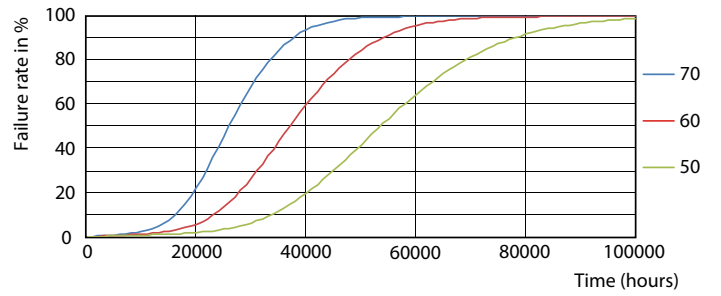

Photometric data

LEDtube 10W G13 850 ND

Lifetime

LEDtube 10W G13 850 ND

LEDtube 10W G13 850 ND

LEDtube 10W G13 850 ND

LEDtube 10W G13 850 ND

T8