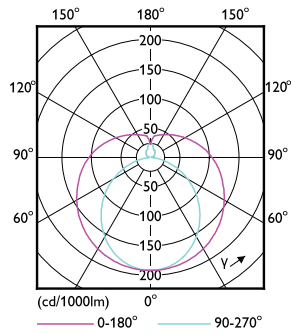

T8

Product Length	48 in
Bulb Shape	Tube, double-ended
Approval and application	
Energy Saving Product	Yes
Approbation Marks	RoHS compliance UL certificate DLC compliance
Energy Consumption kWh/1000 h	- kWh
Product data	
Order product name	10T8/COR/48-850/IF16/G/DIM 10/1

Dimensional drawing

10T8/COR/48-850/IF16/G/DIM 10/1

Product	D1	D2	A1	A2	A3
10T8/COR/48-850/ IF16/G/DIM 10/1	25.7 mm	28 mm	1198.1 mm	1205.2 mm	1212.3 mm

Photometric data

LEDtube 10W G13 850 ND

LEDtube 10W G13 850 ND