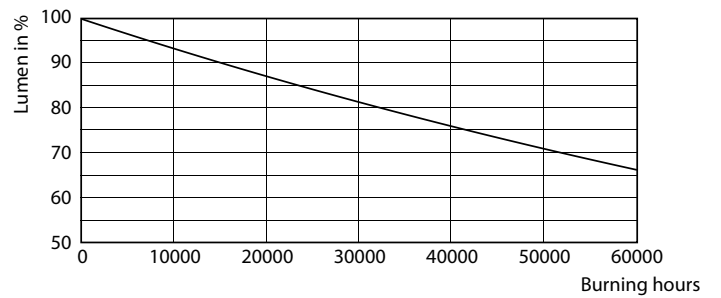

Product data

General information	
Base	G13 [Medium Bi-Pin Fluorescent]
EU RoHS compliant	Yes
Nominal Lifetime (Nom)	50000 h
Switching Cycle	50000X
Light technical	
Color Code	850 [CCT of 5000K]
Beam Angle (Nom)	240 °
Initial lumen (Nom)	1600 lm
Color Designation	Daylight
Correlated Color Temperature (Nom)	5000 K
Luminous Efficacy (rated) (Nom)	160.00 lm/W
Color Consistency	<5
Color Rendering Index (Nom)	82
LLMF At End Of Nominal Lifetime (Nom)	70 %
Operating and electrical	
Input Frequency	25000-105000 Hz
Power (Rated) (Nom)	10 W

Photometric data

LEDtube 10W G13 850 ND

Lifetime

LEDtube 10W G13 850 ND

LEDtube 10W G13 850 ND

LEDtube 10W G13 850 ND

LEDtube 10W G13 850 ND

T8