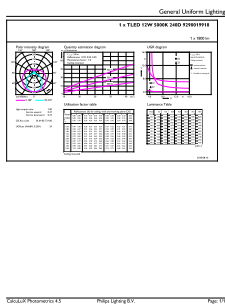

T8

Product Length	48 in
Bulb Shape	Tube, double-ended
Approval and application	
Energy Saving Product	Yes
Approbation Marks	RoHS compliance UL certificate DLC compliance
Energy Consumption kWh/1000 h	- kWh
Product data	
Order product name	10T8/COR/48-850/IF16/G/DIM 10/1

EAN/UPC - Product	046677553241
Order code	553248
Numerator - Quantity Per Pack	1
Numerator - Packs per outer box	10
Material Nr. (12NC)	929001991834
Net Weight (Piece)	0.230 kg
Model Number	9290019918

Dimensional drawing

10T8/COR/48-850/IF16/G/DIM 10/1

Product	D1	D2	A1	A2	A3
10T8/COR/48-850/ IF16/G/DIM 10/1	25.7 mm	28 mm	1198.1 mm	1205.2 mm	1212.3 mm

Photometric data

LEDtube 10W G13 850 ND

LEDtube 10W G13 850 ND

Photometric data

LEDtube 10W G13 850 ND

Lifetime

LEDtube 10W G13 850 ND

LEDtube 10W G13 850 ND

LEDtube 10W G13 850 ND

LEDtube 10W G13 850 ND

T8