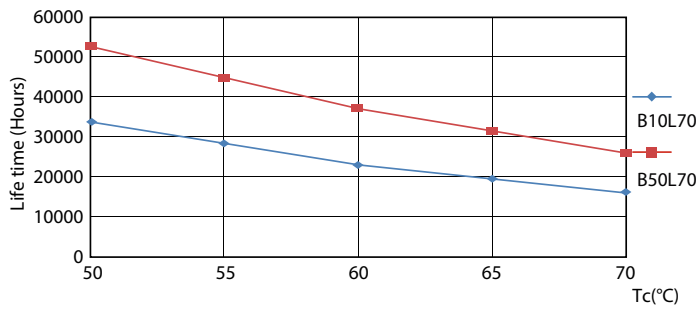

Photometric data

LEDtube 10W G13 850 ND

Lifetime

LEDtube 10W G13 850 ND

LEDtube 10W G13 850 ND

LEDtube 10W G13 850 ND

LEDtube 10W G13 850 ND

T8