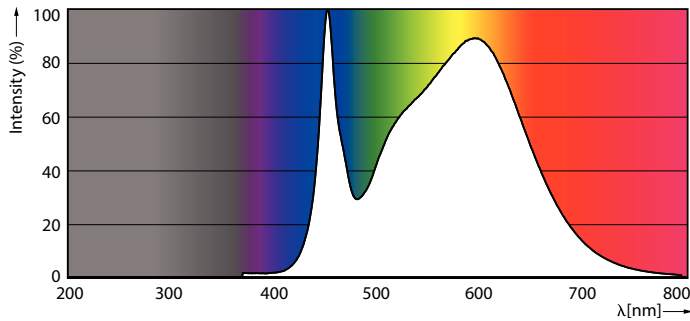

Photometric data

LEDtube PLC 400mm 16-5W 2G11 840 2100lm