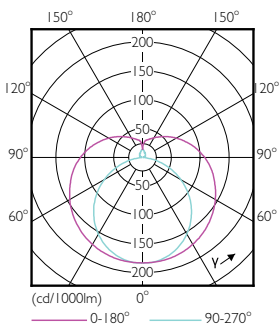

CorePro LEDtube InstantFit T5

11T5HE/34-840/IF15/G/DIM 10/1

Philips LED T5 InstantFit Lamps are an ideal energy saving choice for existing linear fluorescent fixtures.

Product data

General Information		Lamp Current (Min)	
Cap-Base	G5 [G5]		60 mA
RoHS mark	RoHS mark	Starting Time (Nom)	0.5 s
Nominal Lifetime (Nom)	50000 h	Warm Up Time to 60% Light (Nom)	0.5 s
Switching Cycle	50000X	Power Factor (Nom)	0.9
B50L70	50000 h	Voltage (Nom)	50-80 V
Light Technical		Temperature	
Color Code	841 [CCT of 4100K (841)]	T-Ambient (Max)	45 °C
Beam Angle (Nom)	200 °	T-Ambient (Min)	-20 °C
Initial lumen (Nom)	1500 lm	T-Storage (Max)	65 °C
Luminous Flux (Rated) (Nom)	1500 lm	T-Storage (Min)	-40 °C
Rated Beam Angle	200 °	T-Case Maximum (Nom)	70 °C
Correlated Color Temperature (Nom)	4000 K	Controls and Dimming	
Color Consistency	<6	Dimmable	Yes
Color Rendering Index (Nom)	82	Mechanical and Housing	
LLMF At End Of Nominal Lifetime (Nom)	70 %	Product Length	900 mm
Operating and Electrical		Approval and Application	
Input Frequency	40000-110000 Hz	Energy Saving Product	Yes
Power (Rated) (Nom)	11 W		
Lamp Current (Max)	400 mA		

Numerator - Packs per outer box	10
Material Nr. (12NC)	929001823704
Net Weight (Piece)	0.110 kg
Model Number	9290018237

Dimensional drawing

TLED 900mm HFV11.5-21W 1500lm 4000K ND

Product	D1	D2	A1	A2	A3
11T5HE/34-840/IF15/G/DIM 10/1	15.3 mm	18.4 mm	847.8 mm	854.9 mm	862 mm

Photometric data

LEDtube PLC 400mm 16-5W 2G11 840 2100lm

LEDtube 11W G5 840 200D DIM IF15

LEDtube 8W G5 830 200D DIM IF10

CorePro LEDtube InstantFit T5

Lifetime

LEDtube 8-14W G5 830-850 200D DIM IF10-21

LEDtube 8-14W G5 830-850 200D DIM IF10-21