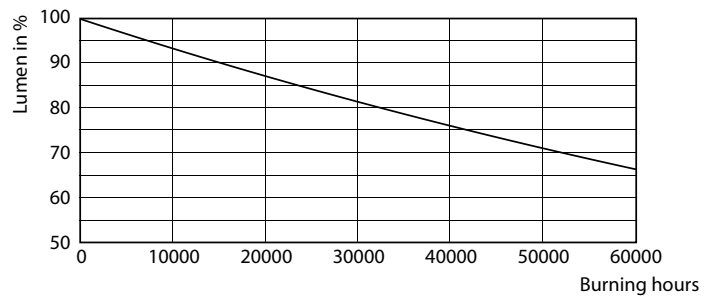

CorePro LEDtube InstantFit T5

11T5HE/34-840/IF15/G/DIM 10/1

Philips LED T5 InstantFit Lamps are an ideal energy saving choice for existing linear fluorescent fixtures.

Product data

General Information		Lamp Current (Min)	
Cap-Base	G5 [G5]		60 mA
RoHS mark	RoHS mark	Starting Time (Nom)	0.5 s
Nominal Lifetime (Nom)	50000 h	Warm Up Time to 60% Light (Nom)	0.5 s
Switching Cycle	50000X	Power Factor (Nom)	0.9
B50L70	50000 h	Voltage (Nom)	50-80 V
Light Technical		Temperature	
Color Code	841 [CCT of 4100K (841)]	T-Ambient (Max)	45 °C
Beam Angle (Nom)	200 °	T-Ambient (Min)	-20 °C
Initial lumen (Nom)	1500 lm	T-Storage (Max)	65 °C
Luminous Flux (Rated) (Nom)	1500 lm	T-Storage (Min)	-40 °C
Rated Beam Angle	200 °	T-Case Maximum (Nom)	70 °C
Correlated Color Temperature (Nom)	4000 K	Controls and Dimming	
Color Consistency	<6	Dimmable	Yes
Color Rendering Index (Nom)	82	Mechanical and Housing	
LLMF At End Of Nominal Lifetime (Nom)	70 %	Product Length	900 mm
Operating and Electrical		Approval and Application	
Input Frequency	40000-110000 Hz	Energy Saving Product	Yes
Power (Rated) (Nom)	11 W		
Lamp Current (Max)	400 mA		

Photometric data

LEDtube PLC 400mm 16-5W 2G11 840 2100lm

LEDtube 11W G5 840 200D DIM IF15

LEDtube 8W G5 830 200D DIM IF10

CorePro LEDtube InstantFit T5

Lifetime

LEDtube 8-14W G5 830-850 200D DIM IF10-21

LEDtube 8-14W G5 830-850 200D DIM IF10-21