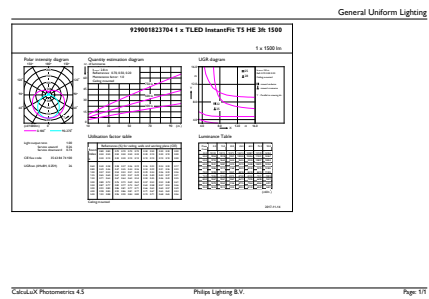

CorePro LEDtube InstantFit T5

11T5HE/34-840/IF15/G/DIM 10/1

Philips LED T5 InstantFit Lamps are an ideal energy saving choice for existing linear fluorescent fixtures.

Product data

General Information		Lamp Current (Min)	
Cap-Base	G5 [G5]		60 mA
RoHS mark	RoHS mark	Starting Time (Nom)	0.5 s
Nominal Lifetime (Nom)	50000 h	Warm Up Time to 60% Light (Nom)	0.5 s
Switching Cycle	50000X	Power Factor (Nom)	0.9
B50L70	50000 h	Voltage (Nom)	50-80 V
Light Technical		Temperature	
Color Code	841 [CCT of 4100K (841)]	T-Ambient (Max)	45 °C
Beam Angle (Nom)	200 °	T-Ambient (Min)	-20 °C
Initial lumen (Nom)	1500 lm	T-Storage (Max)	65 °C
Luminous Flux (Rated) (Nom)	1500 lm	T-Storage (Min)	-40 °C
Rated Beam Angle	200 °	T-Case Maximum (Nom)	70 °C
Correlated Color Temperature (Nom)	4000 K	Controls and Dimming	
Color Consistency	<6	Dimmable	Yes
Color Rendering Index (Nom)	82	Mechanical and Housing	
LLMF At End Of Nominal Lifetime (Nom)	70 %	Product Length	900 mm
Operating and Electrical		Approval and Application	
Input Frequency	40000-110000 Hz	Energy Saving Product	Yes
Power (Rated) (Nom)	11 W		
Lamp Current (Max)	400 mA		

Numerator - Packs per outer box	10
Material Nr. (12NC)	929001823704
Net Weight (Piece)	0.110 kg
Model Number	9290018237

Dimensional drawing

TLED 900mm HFV11.5-21W 1500lm 4000K ND

Product	D1	D2	A1	A2	A3
11T5HE/34-840/IF15/G/DIM 10/1	15.3 mm	18.4 mm	847.8 mm	854.9 mm	862 mm

Photometric data

LEDtube PLC 400mm 16-5W 2G11 840 2100lm

LEDtube 11W G5 840 200D DIM IF15

LEDtube 8W G5 830 200D DIM IF10

CorePro LEDtube InstantFit T5

Lifetime

LEDtube 8-14W G5 830-850 200D DIM IF10-21

LEDtube 8-14W G5 830-850 200D DIM IF10-21