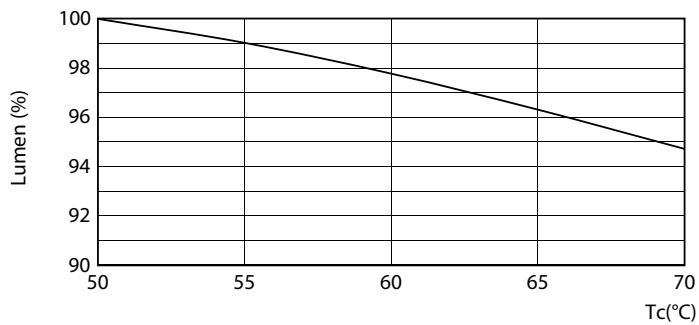

LEDtube 8-14W G5 830-850 200D DIM IF10-21

LEDtube 8-14W G5 830-850 200D DIM IF10-21

LEDtube 8-14W G5 830-850 200D DIM IF10-21