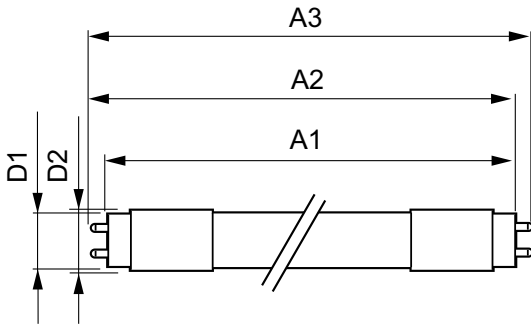

CorePro LEDtube InstantFit T5

11T5HE/34-840/IF15/G/DIM 10/1

Philips LED T5 InstantFit Lamps are an ideal energy saving choice for existing linear fluorescent fixtures.

Product data

General Information		Lamp Current (Min)	
Cap-Base	G5 [G5]		60 mA
RoHS mark	RoHS mark	Starting Time (Nom)	0.5 s
Nominal Lifetime (Nom)	50000 h	Warm Up Time to 60% Light (Nom)	0.5 s
Switching Cycle	50000X	Power Factor (Nom)	0.9
B50L70	50000 h	Voltage (Nom)	50-80 V
Light Technical		Temperature	
Color Code	841 [CCT of 4100K (841)]	T-Ambient (Max)	45 °C
Beam Angle (Nom)	200 °	T-Ambient (Min)	-20 °C
Initial lumen (Nom)	1500 lm	T-Storage (Max)	65 °C
Luminous Flux (Rated) (Nom)	1500 lm	T-Storage (Min)	-40 °C
Rated Beam Angle	200 °	T-Case Maximum (Nom)	70 °C
Correlated Color Temperature (Nom)	4000 K	Controls and Dimming	
Color Consistency	<6	Dimmable	Yes
Color Rendering Index (Nom)	82	Mechanical and Housing	
LLMF At End Of Nominal Lifetime (Nom)	70 %	Product Length	900 mm
Operating and Electrical		Approval and Application	
Input Frequency	40000-110000 Hz	Energy Saving Product	Yes
Power (Rated) (Nom)	11 W		
Lamp Current (Max)	400 mA		

CorePro LEDtube InstantFit T5

Approbation Marks	UL certificate RoHS compliance
Product Data	
Order product name	11T5HE/34-840/IF15/G/DIM 10/1
EAN/UPC - Product	046677476472
Order code	476473
Numerator - Quantity Per Pack	1

Numerator - Packs per outer box	10
Material Nr. (12NC)	929001823704
Net Weight (Piece)	0.110 kg
Model Number	9290018237

Dimensional drawing

TLED 900mm HFV11.5-21W 1500lm 4000K ND

Product	D1	D2	A1	A2	A3
11T5HE/34-840/IF15/G/DIM 10/1	15.3 mm	18.4 mm	847.8 mm	854.9 mm	862 mm