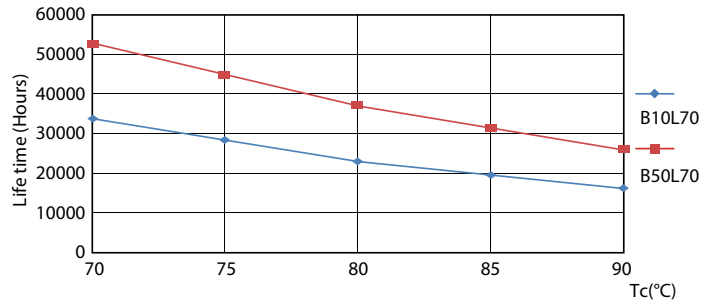

CorePro LEDtube InstantFit T5

11T5HE/34-840/IF15/G/DIM 10/1

Philips LED T5 InstantFit Lamps are an ideal energy saving choice for existing linear fluorescent fixtures.

Product data

General Information		Lamp Current (Min)	
Cap-Base	G5 [G5]		60 mA
RoHS mark	RoHS mark	Starting Time (Nom)	0.5 s
Nominal Lifetime (Nom)	50000 h	Warm Up Time to 60% Light (Nom)	0.5 s
Switching Cycle	50000X	Power Factor (Nom)	0.9
B50L70	50000 h	Voltage (Nom)	50-80 V
Light Technical		Temperature	
Color Code	841 [CCT of 4100K (841)]	T-Ambient (Max)	45 °C
Beam Angle (Nom)	200 °	T-Ambient (Min)	-20 °C
Initial lumen (Nom)	1500 lm	T-Storage (Max)	65 °C
Luminous Flux (Rated) (Nom)	1500 lm	T-Storage (Min)	-40 °C
Rated Beam Angle	200 °	T-Case Maximum (Nom)	70 °C
Correlated Color Temperature (Nom)	4000 K	Controls and Dimming	
Color Consistency	<6	Dimmable	Yes
Color Rendering Index (Nom)	82	Mechanical and Housing	
LLMF At End Of Nominal Lifetime (Nom)	70 %	Product Length	900 mm
Operating and Electrical		Approval and Application	
Input Frequency	40000-110000 Hz	Energy Saving Product	Yes
Power (Rated) (Nom)	11 W		
Lamp Current (Max)	400 mA		

Photometric data

LEDtube PLC 400mm 16-5W 2G11 840 2100lm

LEDtube 11W G5 840 200D DIM IF15

LEDtube 8W G5 830 200D DIM IF10

CorePro LEDtube InstantFit T5

Lifetime

LEDtube 8-14W G5 830-850 200D DIM IF10-21

LEDtube 8-14W G5 830-850 200D DIM IF10-21