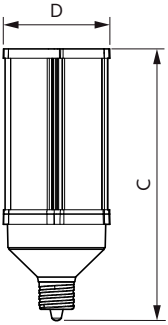

Product data

General Information	
Base	EX39 [Exclusionary Mogul Screw]
EU RoHS compliant	Yes
Nominal Lifetime (Nom)	50000 h
Switching Cycle	50000X
Technical Type	120-320W
Light Technical	
Color Code	830 [CCT of 3000K]
Initial lumen (Nom)	15500 lm
Color Designation	White (WH)
Correlated Color Temperature (Nom)	3000 K
Luminous Efficacy (rated) (Nom)	129.00 lm/W
Color Consistency	ANSI 3000K quadrangle
Color Rendering Index (Nom)	80
LLMF At End Of Nominal Lifetime (Nom)	70 %
Operating and Electrical	
Input Frequency	50 to 60 Hz
Power (Rated) (Nom)	120 W
Wattage Equivalent	320 W
Starting Time (Nom)	2.5 s
Warm Up Time to 60% Light (Nom)	≤2.5 s

UL Type	Type B - bypass the ballast
Power Factor (Nom)	0.9
Voltage (Nom)	120-277 V
Temperature	
T-Case Maximum (Nom)	95 °C
Controls and Dimming	
Dimmable	No
Mechanical and Housing	
Bulb Finish	Clear
Approval and Application	
Energy Efficiency Label (EEL)	A++
Energy Consumption kWh/1000 h	120 kWh
Product Data	
Order product name	120CC/LED/830/ND EX39 BB 6/1
EAN/UPC - Product	046677553500
Order code	553503
Numerator - Quantity Per Pack	1
Numerator - Packs per outer box	6

LED Corn Cobs

Material Nr. (12NC)	929002252404
Net Weight (Piece)	1.617 kg

Dimensional drawing

Corn lamp LED 120W EX39 830 CL

Product	D	C
120CC/LED/830/ND EX39 BB 6/1	123 mm	314 mm

Photometric data

Corn lamp LED 120W EX39 830 CL