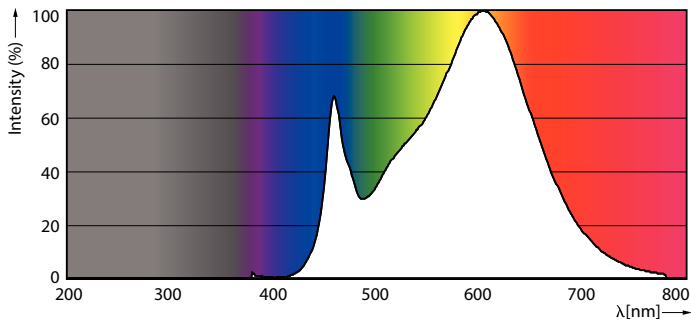

Corn lamp LED 120W EX39 830 CL