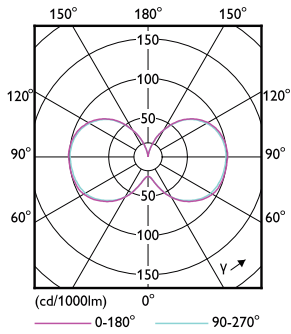

Product data

General Information	
Base	EX39 [Exclusionary Mogul Screw]
EU RoHS compliant	Yes
Nominal Lifetime (Nom)	50000 h
Switching Cycle	50000X
Technical Type	120-320W
Light Technical	
Color Code	830 [CCT of 3000K]
Initial lumen (Nom)	15500 lm
Color Designation	White (WH)
Correlated Color Temperature (Nom)	3000 K
Luminous Efficacy (rated) (Nom)	129.00 lm/W
Color Consistency	ANSI 3000K quadrangle
Color Rendering Index (Nom)	80
LLMF At End Of Nominal Lifetime (Nom)	70 %
Operating and Electrical	
Input Frequency	50 to 60 Hz
Power (Rated) (Nom)	120 W
Wattage Equivalent	320 W
Starting Time (Nom)	2.5 s
Warm Up Time to 60% Light (Nom)	≤2.5 s

LED Corn Cobs

Material Nr. (12NC)	929002252404
Net Weight (Piece)	1.617 kg

Dimensional drawing

Corn lamp LED 120W EX39 830 CL

Product	D	C
120CC/LED/830/ND EX39 BB 6/1	123 mm	314 mm

Photometric data

Corn lamp LED 120W EX39 830 CL