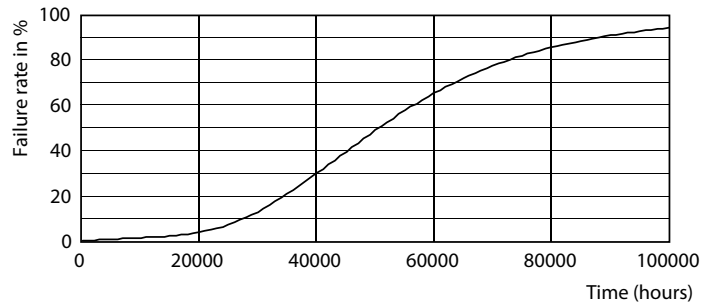

LED Corn Cobs

Lifetime

Corn lamp LED 27W E26 830 CL

Corn lamp LED 27W E26 830 CL