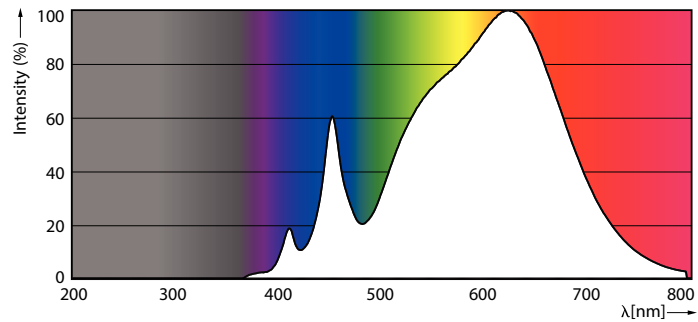

Photometric data

PAR38 120V 17-90W 1200lm 8D 3000K E26 D