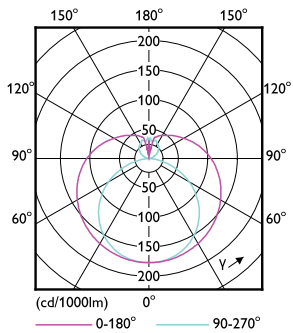

### Product data

General Information	
Base	G13 [ Medium Bi-Pin Fluorescent]
Nominal Lifetime (Nom)	50000 h
Switching Cycle	50000X
B50L70	50000 h
Light Technical	
Color Code	850 [ CCT of 5000K]
Beam Angle (Nom)	240 °
Initial lumen (Nom)	1800 lm
Luminous Flux (Rated) (Nom)	1800 lm
Rated Beam Angle	240 °
Correlated Color Temperature (Nom)	5000 K
Color Consistency	<5
Color Rendering Index (Nom)	80
LLMF At End Of Nominal Lifetime (Nom)	70 %
Operating and Electrical	
Input Frequency	50 to 60 Hz
Power (Rated) (Nom)	12 W

**Product Data**

Order product name	12T8/PER/48-850/BB18/G 10/1 FB
--------------------	--------------------------------

EAN/UPC - Product	046677532703
Order code	532705
Numerator - Quantity Per Pack	1
Numerator - Packs per outer box	10
Material Nr. (12NC)	929001877104
Net Weight (Piece)	0.215 kg
Model Number	9290018771

**Dimensional drawing**

Performance TypeB 1800lm 12W

Product	D1	D2	A1	A2	A3
12T8/PER/48-850/BB18/G 10/1 FB	25.7 mm	28 mm	1198 mm	1205 mm	1212 mm

**Photometric data**

LEDtube PRO 12W G13 830 24D ND

LEDtube PRO 12W G13 850 24D ND