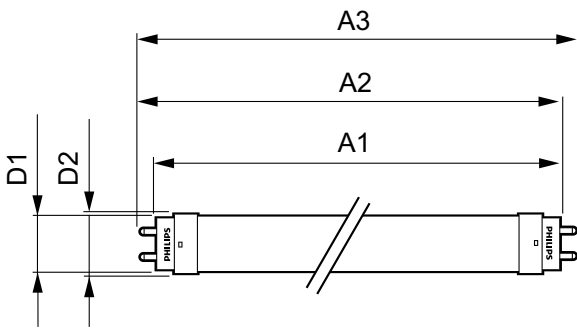

**Product Data**

Order product name	12T8/PER/48-850/BB18/G 10/1 FB
--------------------	--------------------------------

EAN/UPC - Product	046677532703
Order code	532705
Numerator - Quantity Per Pack	1
Numerator - Packs per outer box	10
Material Nr. (12NC)	929001877104
Net Weight (Piece)	0.215 kg
Model Number	9290018771

**Dimensional drawing**

Performance TypeB 1800lm 12W

Product	D1	D2	A1	A2	A3
12T8/PER/48-850/BB18/G 10/1 FB	25.7 mm	28 mm	1198 mm	1205 mm	1212 mm

**Photometric data**

LEDtube PRO 12W G13 830 24D ND

LEDtube PRO 12W G13 850 24D ND