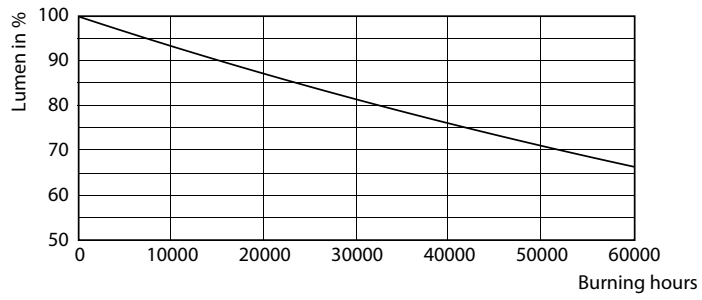

T8

Lifetime

LEDtube PRO 12W G13 830 24D ND