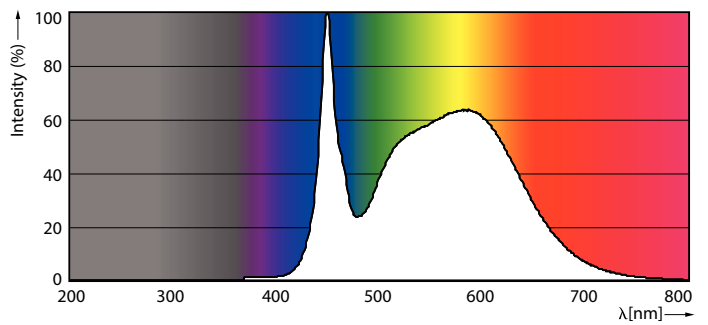

LEDtube PRO 12W G13 850 24D ND