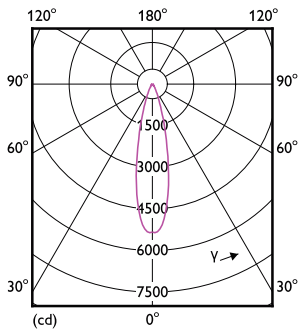

Product data

General Information		Temperature	
Cap-Base	E26 [Single Contact Medium Screw]	Warm-up time to 60% light	0.5 s
Nominal lifetime	25,000 hour(s)	Power Factor (Fraction)	0.7
Switching Cycle	50,000	Voltage (Nom)	120 V
Lighting Technology	LED	Temperature	
Light Technical		T-Case Maximum (Nom)	185 °F
Color Code	930 [CCT of 3000K]	Controls and Dimming	
Beam Angle (Nom)	25 degree(s)	Dimmable	Only with specific dimmers
Luminous Flux	1,300 lm	Mechanical and Housing	
Luminous Intensity (Nom)	6,000 cd	Bulb Finish	Clear
Color Designation	White (WH)	Bulb Material	Plastic
Correlated Color Temperature (Nom)	3000 K	Bulb Shape	PAR38
Luminous Efficacy (rated) (Nom)	100 lm/W	UL Wet/ damp/ dry location	Wet location
Color Consistency	<4	Net Weight (Piece)	0.331 lb
Color rendering index (CRI)	90	Approval and Application	
LLMF At End Of Nominal Lifetime (Nom)	70 %	Suitable For Accent Lighting	Yes
Operating and Electrical		EU RoHS compliant	Yes
Input Frequency	60 Hz	T20 compliant	Yes
Power Consumption	13 W	Ambient temperature range	-40 to +113 °F
Lamp Current (Nom)	150 mA		
Wattage Equivalent	120 W		
Starting Time (Nom)	0.5 s		

Dimensional drawing

Product	D	C
13PAR38/COR/930/F25/DIM/P/ULW/T20 6/1FB	4-7/8 inch	5-1/8 inch

Photometric data

Light Distribution Diagram - 13PAR38/COR/930/F25/DIM/P/ULW/T20 6/1FB

Accent Lighting Spots - 13PAR38/COR/930/F25/DIM/P/ULW/T20 6/1FB