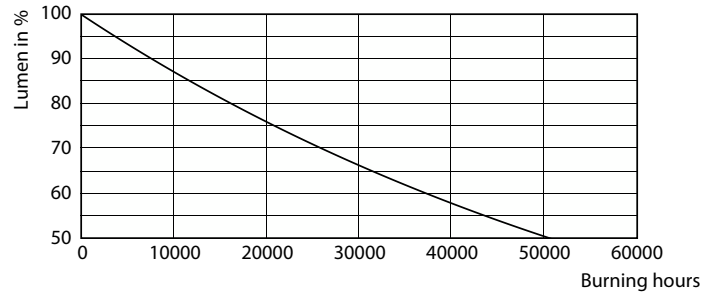

LED PAR38

Lifetime

Life Expectancy Diagram

Lumen Maintenance Diagram - 13PAR38/COR/930/F25/DIM/P/ULW/T20
6/1FB