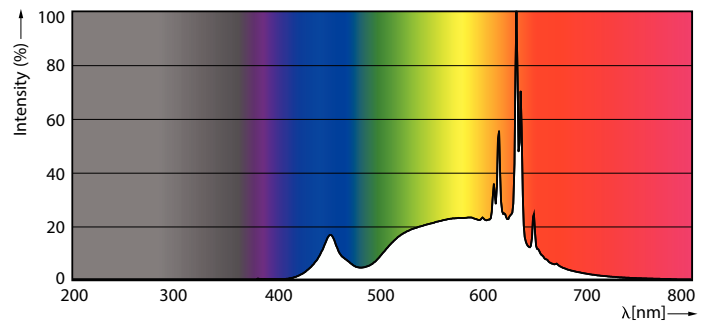

Product data

General Information		Temperature	
Cap-Base	E26 [Single Contact Medium Screw]	Warm-up time to 60% light	0.5 s
Nominal lifetime	25,000 hour(s)	Power Factor (Fraction)	0.7
Switching Cycle	50,000	Voltage (Nom)	120 V
Lighting Technology	LED	Temperature	
Light Technical		T-Case Maximum (Nom)	185 °F
Color Code	930 [CCT of 3000K]	Controls and Dimming	
Beam Angle (Nom)	25 degree(s)	Dimmable	Only with specific dimmers
Luminous Flux	1,300 lm	Mechanical and Housing	
Luminous Intensity (Nom)	6,000 cd	Bulb Finish	Clear
Color Designation	White (WH)	Bulb Material	Plastic
Correlated Color Temperature (Nom)	3000 K	Bulb Shape	PAR38
Luminous Efficacy (rated) (Nom)	100 lm/W	UL Wet/ damp/ dry location	Wet location
Color Consistency	<4	Net Weight (Piece)	0.331 lb
Color rendering index (CRI)	90	Approval and Application	
LLMF At End Of Nominal Lifetime (Nom)	70 %	Suitable For Accent Lighting	Yes
Operating and Electrical		EU RoHS compliant	Yes
Input Frequency	60 Hz	T20 compliant	Yes
Power Consumption	13 W	Ambient temperature range	-40 to +113 °F
Lamp Current (Nom)	150 mA		
Wattage Equivalent	120 W		
Starting Time (Nom)	0.5 s		

Dimensional drawing

Product	D	C
13PAR38/COR/930/F25/DIM/P/ULW/T20 6/1FB	4-7/8 inch	5-1/8 inch

Photometric data

Light Distribution Diagram - 13PAR38/COR/930/F25/DIM/P/ULW/T20 6/1FB

Accent Lighting Spots - 13PAR38/COR/930/F25/DIM/P/ULW/T20 6/1FB