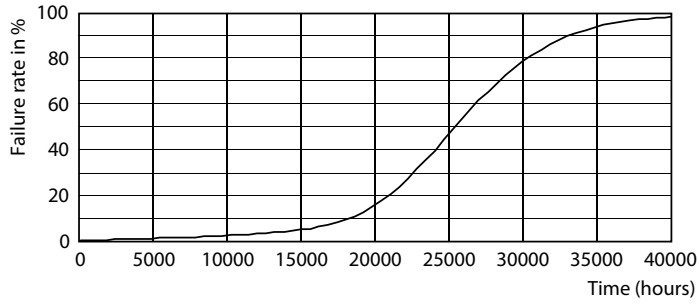

LED PAR38

Lifetime

Life Expectancy Diagram

Lumen Maintenance Diagram - 13PAR38/COR/930/F25/DIM/P/ULW/T20
6/1FB