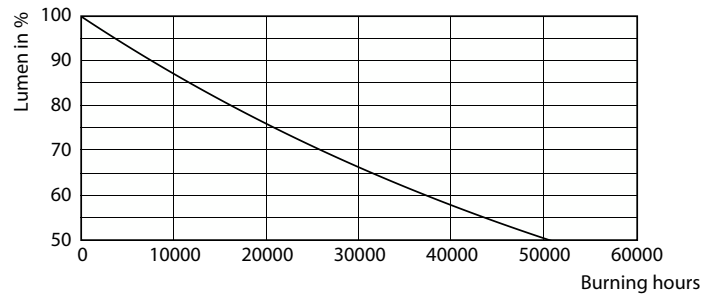

Lumen Maintenance Diagram - 13PAR38/COR/935/F25/DIM/P/ULW/T20
6/1FB