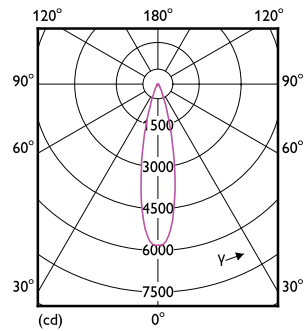

Accent Lighting Spots - 13PAR38/COR/935/F25/DIM/P/ULW/T20 6/1FB

Light Distribution Diagram - 13PAR38/COR/935/F25/DIM/P/ULW/T20 6/1FB