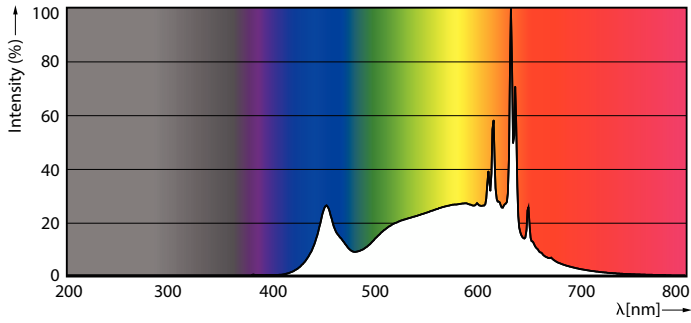

Product data

General Information		Temperature	
Cap-Base	E26 [Single Contact Medium Screw]	Warm-up time to 60% light	0.5 s
Nominal lifetime	25,000 hour(s)	Power Factor (Fraction)	0.7
Switching Cycle	50,000	Voltage (Nom)	120 V
Lighting Technology	LED	Temperature	
Light Technical		T-Case Maximum (Nom)	185 °F
Color Code	935 [CCT of 3500K]	Controls and Dimming	
Beam Angle (Nom)	25 degree(s)	Dimmable	Only with specific dimmers
Luminous Flux	1,300 lm	Mechanical and Housing	
Luminous Intensity (Nom)	6,000 cd	Bulb Finish	Clear
Color Designation	White (WH)	Bulb Material	Plastic
Correlated Color Temperature (Nom)	3500 K	Bulb Shape	PAR38
Luminous Efficacy (rated) (Nom)	100 lm/W	UL Wet/ damp/ dry location	Wet location
Color Consistency	<4	Net Weight (Piece)	0.331 lb
Color rendering index (CRI)	90	Approval and Application	
LLMF At End Of Nominal Lifetime (Nom)	70 %	Suitable For Accent Lighting	Yes
Operating and Electrical		EU RoHS compliant	Yes
Input Frequency	60 Hz	T20 compliant	Yes
Power Consumption	13 W	Ambient temperature range	-40 to +113 °F
Lamp Current (Nom)	150 mA		
Wattage Equivalent	120 W		
Starting Time (Nom)	0.5 s		

Photometric data

Accent Lighting Spots - 13PAR38/COR/935/F25/DIM/P/ULW/T20 6/1FB

Light Distribution Diagram - 13PAR38/COR/935/F25/DIM/P/ULW/T20 6/1FB

LED PAR38

Photometric data

Spectral Power Distribution Colour -
13PAR38/COR/935/F25/DIM/P/ULW/T20 6/1FB