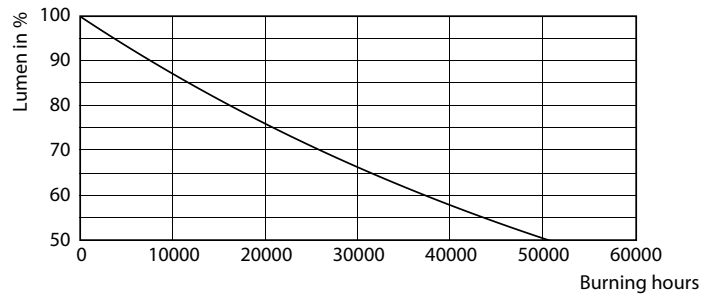

Product data

General Information		Temperature	
Cap-Base	E26 [Single Contact Medium Screw]	Warm-up time to 60% light	0.5 s
Nominal lifetime	25,000 hour(s)	Power Factor (Fraction)	0.7
Switching Cycle	50,000	Voltage (Nom)	120 V
Lighting Technology	LED	Ambient temperature range	-40 to +45 °C
Light Technical		T-Case Maximum (Nom)	85 °C
Color Code	940 [CCT of 4000K]	Controls and Dimming	
Beam Angle (Nom)	25 degree(s)	Dimmable	Only with specific dimmers
Luminous Flux	1,300 lm	Mechanical and Housing	
Luminous Intensity (Nom)	6,000 cd	Bulb Finish	Clear
Luminous Efficacy (rated) (Nom)	100 lm/W	Bulb Material	Plastic
Color Designation	Cool White (CW)	Bulb Shape	PAR38
Correlated Color Temperature (Nom)	4000 K	UL Wet/ damp/ dry location	Wet location
Color Consistency	<4	Approval and Application	
Color rendering index (CRI)	90	Suitable For Accent Lighting	Yes
LLMF At End Of Nominal Lifetime (Nom)	70 %	EU RoHS compliant	Yes
Operating and Electrical		T20 compliant	Yes
Input Frequency	60 Hz		
Power Consumption	13 W		
Lamp Current (Nom)	150 mA		
Wattage Equivalent	120 W		
Starting Time (Nom)	0.5 s		

LED PAR38

Photometric data

Spectral Power Distribution Colour -
13PAR38/COR/940/F25/DIM/P/ULW/T20 6/1FB

Lifetime

Life Expectancy Diagram

Lumen Maintenance Diagram - 13PAR38/COR/940/F25/DIM/P/ULW/T20
6/1FB