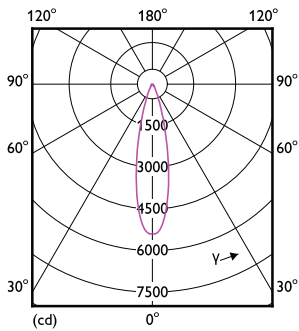

Product data

General Information		Temperature	
Cap-Base	E26 [Single Contact Medium Screw]	Warm-up time to 60% light	0.5 s
Nominal lifetime	25,000 hour(s)	Power Factor (Fraction)	0.7
Switching Cycle	50,000	Voltage (Nom)	120 V
Lighting Technology	LED	Ambient temperature range	-40 to +45 °C
Light Technical		T-Case Maximum (Nom)	85 °C
Color Code	940 [CCT of 4000K]	Controls and Dimming	
Beam Angle (Nom)	25 degree(s)	Dimmable	Only with specific dimmers
Luminous Flux	1,300 lm	Mechanical and Housing	
Luminous Intensity (Nom)	6,000 cd	Bulb Finish	Clear
Luminous Efficacy (rated) (Nom)	100 lm/W	Bulb Material	Plastic
Color Designation	Cool White (CW)	Bulb Shape	PAR38
Correlated Color Temperature (Nom)	4000 K	UL Wet/ damp/ dry location	Wet location
Color Consistency	<4	Approval and Application	
Color rendering index (CRI)	90	Suitable For Accent Lighting	Yes
LLMF At End Of Nominal Lifetime (Nom)	70 %	EU RoHS compliant	Yes
Operating and Electrical		T20 compliant	Yes
Input Frequency	60 Hz		
Power Consumption	13 W		
Lamp Current (Nom)	150 mA		
Wattage Equivalent	120 W		
Starting Time (Nom)	0.5 s		

Product	D	C
13PAR38/COR/940/F25/DIM/P/ULW/T20 6/1FB	123 mm	129 mm

Photometric data

Light Distribution Diagram - 13PAR38/COR/940/F25/DIM/P/ULW/T20 6/1FB

Accent Lighting Spots - 13PAR38/COR/940/F25/DIM/P/ULW/T20 6/1FB