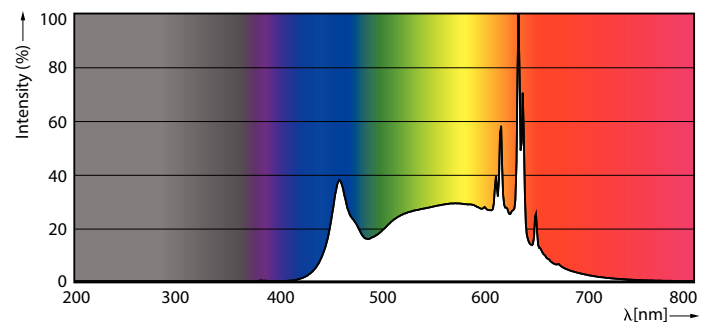

Product data

General Information	
Cap-Base	E26
Nominal lifetime	25,000 hour(s)
Switching Cycle	50,000
Lighting Technology	LED
Light Technical	
Color Code	940 [CCT of 4000K]
Beam Angle (Nom)	40 degree(s)
Luminous Flux	1,300 lm
Luminous Intensity (Nom)	2,500 cd
Color Designation	Cool White (CW)
Correlated Color Temperature (Nom)	4000 K
Luminous Efficacy (rated) (Nom)	100 lm/W
Color Consistency	<4
Color rendering index (CRI)	90
LLMF At End Of Nominal Lifetime (Nom)	70 %
Operating and Electrical	
Input Frequency	60 Hz

Dimensional drawing

Product	D	C
13PAR38/COR/940/F40/DIM/P/ULW/T20 6/1FB	4-7/8 inch	5-1/8 inch

Photometric data

Light Distribution Diagram - 13PAR38/COR/940/F40/DIM/P/ULW/T20 6/1FB

Spectral Power Distribution Colour - 13PAR38/COR/940/F40/DIM/P/ULW/T20 6/1FB