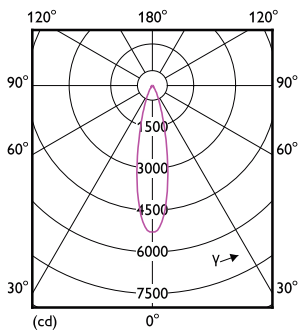

Product data

General Information	
Cap-Base	E26
Nominal lifetime	25,000 hour(s)
Switching Cycle	50,000
Lighting Technology	LED
Light Technical	
Color Code	940 [CCT of 4000K]
Beam Angle (Nom)	40 degree(s)
Luminous Flux	1,300 lm
Luminous Intensity (Nom)	2,500 cd
Color Designation	Cool White (CW)
Correlated Color Temperature (Nom)	4000 K
Luminous Efficacy (rated) (Nom)	100 lm/W
Color Consistency	<4
Color rendering index (CRI)	90
LLMF At End Of Nominal Lifetime (Nom)	70 %
Operating and Electrical	
Input Frequency	60 Hz

Power Consumption	13 W
Lamp Current (Nom)	150 mA
Wattage Equivalent	120 W
Starting Time (Nom)	0.5 s
Warm-up time to 60% light	0.5 s
Power Factor (Fraction)	0.7
Voltage (Nom)	120 V
Temperature	
T-Case Maximum (Nom)	185 °F
Controls and Dimming	
Dimmable	Only with specific dimmers
Mechanical and Housing	
Bulb Finish	Clear
Bulb Material	Plastic
Bulb Shape	PAR38
UL Wet/ damp/ dry location	Wet location

Dimensional drawing

Product	D	C
13PAR38/COR/940/F40/DIM/P/ULW/T20 6/1FB	4-7/8 inch	5-1/8 inch

Photometric data

Light Distribution Diagram - 13PAR38/COR/940/F40/DIM/P/ULW/T20 6/1FB

Spectral Power Distribution Colour - 13PAR38/COR/940/F40/DIM/P/ULW/T20 6/1FB