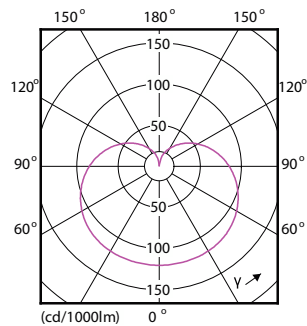

Product data

General Information		Lamp Current (Nom)	
Cap-Base	E26		140 mA
Nominal lifetime	25,000 hour(s)	Wattage Equivalent	100 W
Switching Cycle	50,000	Starting Time (Nom)	0.5 s
Lighting Technology	LED	Warm-up time to 60% light	0.5 s
		Power Factor (Fraction)	0.7
		Voltage (Nom)	120 V
Light Technical		Temperature	
Color Code	927 [CCT of 2700K]	T-Case Maximum (Nom)	212 °F
Beam Angle (Nom)	200 degree(s)		
Luminous Flux	1,500 lm	Controls and Dimming	
Color Designation	Warm White (WW)	Dimmable	Only with specific dimmers
Correlated Color Temperature (Nom)	2700 K		
Luminous Efficacy (rated) (Nom)	107 lm/W	Mechanical and Housing	
Color Consistency	<4	Bulb Finish	Frosted
Color rendering index (CRI)	90	Bulb Material	Plastic
LLMF At End Of Nominal Lifetime (Nom)	70 %	Bulb Shape	A19
Operating and Electrical		UL Wet/ damp/ dry location	Damp location
Input Frequency	60 Hz	Net Weight (Piece)	0.106 lb
Power Consumption	14 W		

Product Data

Order product name	14A19/COR/927/FR/P/E26/DIM/T20 6/1CT
--------------------	--------------------------------------

Full product name	14A19/COR/927/FR/P/E26/DIM/T20 6/1CT
Order code	588681
Material Nr. (12NC)	929003784604
Numerator - Quantity Per Pack	1
EAN/UPC - Product/Case	046677588687
Numerator - Packs per outer box	6
EAN/UPC - Case	50046677588682

Dimensional drawing

Product	D	C
14A19/COR/927/FR/P/E26/DIM/T20 6/1CT	2-3/8 inch	4-5/8 inch

Photometric data

General uniform lighting - 14A19/COR/927/FR/P/E26/DIM/T20 6/1CT

Light Distribution Diagram - 14A19/COR/927/FR/P/E26/DIM/T20 6/1CT