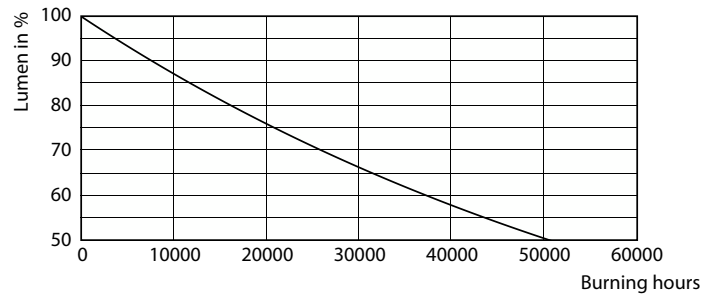

Product data

General Information		Lamp Current (Nom)	
Cap-Base	E26		140 mA
Nominal lifetime	25,000 hour(s)	Wattage Equivalent	100 W
Switching Cycle	50,000	Starting Time (Nom)	0.5 s
Lighting Technology	LED	Warm-up time to 60% light	0.5 s
		Power Factor (Fraction)	0.7
		Voltage (Nom)	120 V
Light Technical		Temperature	
Color Code	927 [CCT of 2700K]	T-Case Maximum (Nom)	212 °F
Beam Angle (Nom)	200 degree(s)		
Luminous Flux	1,500 lm	Controls and Dimming	
Color Designation	Warm White (WW)	Dimmable	Only with specific dimmers
Correlated Color Temperature (Nom)	2700 K		
Luminous Efficacy (rated) (Nom)	107 lm/W	Mechanical and Housing	
Color Consistency	<4	Bulb Finish	Frosted
Color rendering index (CRI)	90	Bulb Material	Plastic
LLMF At End Of Nominal Lifetime (Nom)	70 %	Bulb Shape	A19
Operating and Electrical		UL Wet/ damp/ dry location	Damp location
Input Frequency	60 Hz	Net Weight (Piece)	0.106 lb
Power Consumption	14 W		

CorePro Plastic (Dimmable) A-Shape Lamps

Photometric data

Spectral Power Distribution Colour - 14A19/COR/927/FR/P/E26/DIM/T20 6/1CT

Lifetime

Life Expectancy Diagram

Lumen Maintenance Diagram - 14A19/COR/927/FR/P/E26/DIM/T20 6/1CT