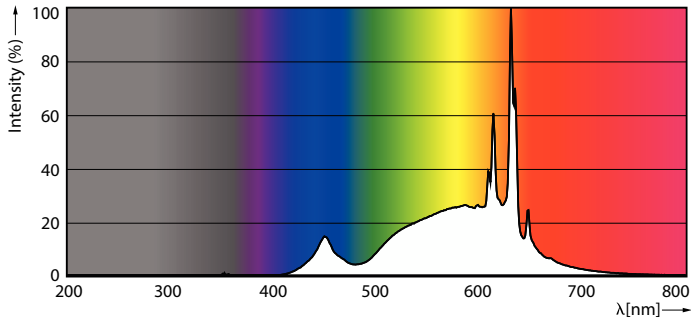

Product data

General Information		Lamp Current (Nom)	
Cap-Base	E26		140 mA
Nominal lifetime	25,000 hour(s)	Wattage Equivalent	100 W
Switching Cycle	50,000	Starting Time (Nom)	0.5 s
Lighting Technology	LED	Warm-up time to 60% light	0.5 s
		Power Factor (Fraction)	0.7
		Voltage (Nom)	120 V
Light Technical		Temperature	
Color Code	927 [CCT of 2700K]	T-Case Maximum (Nom)	212 °F
Beam Angle (Nom)	200 degree(s)		
Luminous Flux	1,500 lm	Controls and Dimming	
Color Designation	Warm White (WW)	Dimmable	Only with specific dimmers
Correlated Color Temperature (Nom)	2700 K		
Luminous Efficacy (rated) (Nom)	107 lm/W	Mechanical and Housing	
Color Consistency	<4	Bulb Finish	Frosted
Color rendering index (CRI)	90	Bulb Material	Plastic
LLMF At End Of Nominal Lifetime (Nom)	70 %	Bulb Shape	A19
Operating and Electrical		UL Wet/ damp/ dry location	Damp location
Input Frequency	60 Hz	Net Weight (Piece)	0.106 lb
Power Consumption	14 W		

Dimensional drawing

Product	D	C
14A19/COR/927/FR/P/E26/DIM/T20 6/1CT	2-3/8 inch	4-5/8 inch

Photometric data

General uniform lighting - 14A19/COR/927/FR/P/E26/DIM/T20 6/1CT

Light Distribution Diagram - 14A19/COR/927/FR/P/E26/DIM/T20 6/1CT

CorePro Plastic (Dimmable) A-Shape Lamps

Photometric data

Spectral Power Distribution Colour - 14A19/COR/927/FR/P/E26/DIM/T20 6/1CT

Lifetime

Life Expectancy Diagram

Lumen Maintenance Diagram - 14A19/COR/927/FR/P/E26/DIM/T20 6/1CT