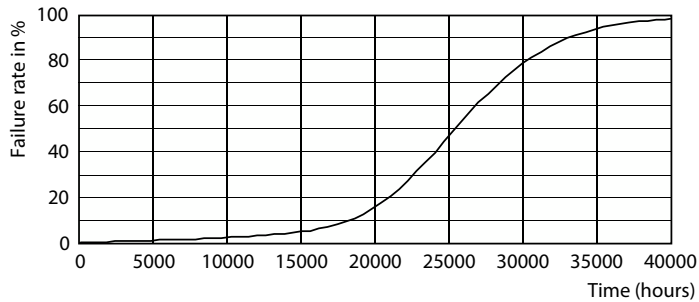

Lifetime

Life Expectancy Diagram