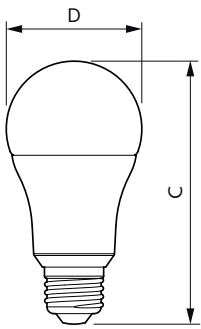

Product data

General Information		Lamp Current (Nom)	
Cap-Base	E26		140 mA
Nominal lifetime	25,000 hour(s)	Wattage Equivalent	100 W
Switching Cycle	50,000	Starting Time (Nom)	0.5 s
Lighting Technology	LED	Warm-up time to 60% light	0.5 s
		Power Factor (Fraction)	0.7
		Voltage (Nom)	120 V
Light Technical		Temperature	
Color Code	927 [CCT of 2700K]	T-Case Maximum (Nom)	212 °F
Beam Angle (Nom)	200 degree(s)		
Luminous Flux	1,500 lm	Controls and Dimming	
Color Designation	Warm White (WW)	Dimmable	Only with specific dimmers
Correlated Color Temperature (Nom)	2700 K		
Luminous Efficacy (rated) (Nom)	107 lm/W	Mechanical and Housing	
Color Consistency	<4	Bulb Finish	Frosted
Color rendering index (CRI)	90	Bulb Material	Plastic
LLMF At End Of Nominal Lifetime (Nom)	70 %	Bulb Shape	A19
Operating and Electrical		UL Wet/ damp/ dry location	Damp location
Input Frequency	60 Hz	Net Weight (Piece)	0.106 lb
Power Consumption	14 W		

Product Data

Order product name	14A19/COR/927/FR/P/E26/DIM/T20 6/1CT
--------------------	--------------------------------------

Full product name	14A19/COR/927/FR/P/E26/DIM/T20 6/1CT
Order code	588681
Material Nr. (12NC)	929003784604
Numerator - Quantity Per Pack	1
EAN/UPC - Product/Case	046677588687
Numerator - Packs per outer box	6
EAN/UPC - Case	50046677588682

Dimensional drawing

Product	D	C
14A19/COR/927/FR/P/E26/DIM/T20 6/1CT	2-3/8 inch	4-5/8 inch

Photometric data

General uniform lighting - 14A19/COR/927/FR/P/E26/DIM/T20 6/1CT

Light Distribution Diagram - 14A19/COR/927/FR/P/E26/DIM/T20 6/1CT