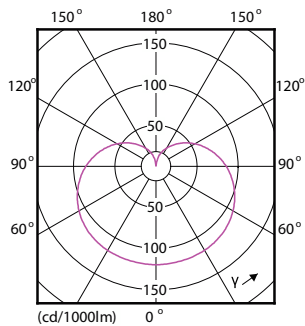

Product data

General Information		Lamp Current (Nom)	
Cap-Base	E26		140 mA
Nominal lifetime	25,000 hour(s)	Wattage Equivalent	100 W
Switching Cycle	50,000	Starting Time (Nom)	0.5 s
Lighting Technology	LED	Warm-up time to 60% light	0.5 s
		Power Factor (Fraction)	0.7
		Voltage (Nom)	120 V
Light Technical		Temperature	
Color Code	930 [CCT of 3000K]	Ambient temperature range	-4 to +113 °F
Beam Angle (Nom)	200 degree(s)	T-Case Maximum (Nom)	212 °F
Luminous Flux	1,500 lm		
Color Designation	White (WH)	Controls and Dimming	
Luminous Efficacy (rated) (Nom)	107 lm/W	Dimmable	Only with specific dimmers
Correlated Color Temperature (Nom)	3000 K		
Color Consistency	<4	Mechanical and Housing	
Color rendering index (CRI)	90	Bulb Finish	Frosted
LLMF At End Of Nominal Lifetime (Nom)	70 %	Bulb Material	Plastic
		Bulb Shape	A19
Operating and Electrical		UL Wet/ damp/ dry location	Damp location
Input Frequency	60 Hz		
Power Consumption	14 W		

Product Data

Order product name	14A19/COR/930/FR/P/E26/DIM/T20 6/1CT
Full product name	14A19/COR/930/FR/P/E26/DIM/T20 6/1CT

Order code	588673
Material Nr. (12NC)	929003784704
Numerator - Quantity Per Pack	1
Net Weight (Piece)	0.106 lb
EAN/UPC - Product/Case	046677588670
Numerator - Packs per outer box	6
EAN/UPC - Case	50046677588675

Dimensional drawing

Product	D	C
14A19/COR/930/FR/P/E26/DIM/T20 6/1CT	2-3/8 inch	4-5/8 inch

Photometric data

Light Distribution Diagram - 14A19/COR/930/FR/P/E26/DIM/T20 6/1CT

Spectral Power Distribution Colour - 14A19/COR/930/FR/P/E26/DIM/T20 6/1CT