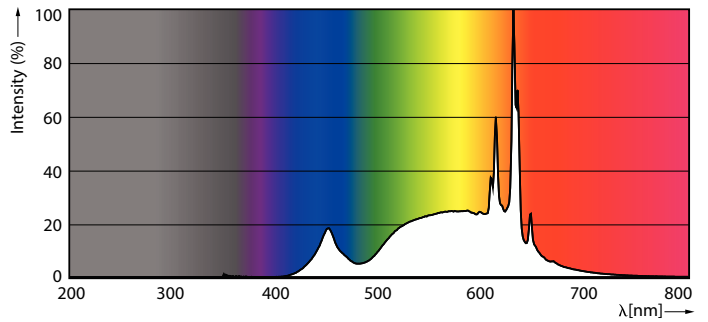

Product data

General Information		Lamp Current (Nom)	
Cap-Base	E26		140 mA
Nominal lifetime	25,000 hour(s)	Wattage Equivalent	100 W
Switching Cycle	50,000	Starting Time (Nom)	0.5 s
Lighting Technology	LED	Warm-up time to 60% light	0.5 s
		Power Factor (Fraction)	0.7
		Voltage (Nom)	120 V
Light Technical		Temperature	
Color Code	930 [CCT of 3000K]	Ambient temperature range	-4 to +113 °F
Beam Angle (Nom)	200 degree(s)	T-Case Maximum (Nom)	212 °F
Luminous Flux	1,500 lm		
Color Designation	White (WH)	Controls and Dimming	
Luminous Efficacy (rated) (Nom)	107 lm/W	Dimmable	Only with specific dimmers
Correlated Color Temperature (Nom)	3000 K		
Color Consistency	<4	Mechanical and Housing	
Color rendering index (CRI)	90	Bulb Finish	Frosted
LLMF At End Of Nominal Lifetime (Nom)	70 %	Bulb Material	Plastic
		Bulb Shape	A19
Operating and Electrical		UL Wet/ damp/ dry location	Damp location
Input Frequency	60 Hz		
Power Consumption	14 W		

Dimensional drawing

Product	D	C
14A19/COR/930/FR/P/E26/DIM/T20 6/1CT	2-3/8 inch	4-5/8 inch

Photometric data

Light Distribution Diagram - 14A19/COR/930/FR/P/E26/DIM/T20 6/1CT

Spectral Power Distribution Colour - 14A19/COR/930/FR/P/E26/DIM/T20 6/1CT