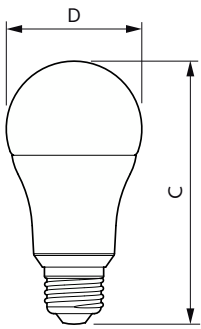

Product data

General Information		Lamp Current (Nom)	
Cap-Base	E26		140 mA
Nominal lifetime	25,000 hour(s)	Wattage Equivalent	100 W
Switching Cycle	50,000	Starting Time (Nom)	0.5 s
Lighting Technology	LED	Warm-up time to 60% light	0.5 s
		Power Factor (Fraction)	0.7
		Voltage (Nom)	120 V
Light Technical		Temperature	
Color Code	930 [CCT of 3000K]	Ambient temperature range	-4 to +113 °F
Beam Angle (Nom)	200 degree(s)	T-Case Maximum (Nom)	212 °F
Luminous Flux	1,500 lm		
Color Designation	White (WH)	Controls and Dimming	
Luminous Efficacy (rated) (Nom)	107 lm/W	Dimmable	Only with specific dimmers
Correlated Color Temperature (Nom)	3000 K		
Color Consistency	<4	Mechanical and Housing	
Color rendering index (CRI)	90	Bulb Finish	Frosted
LLMF At End Of Nominal Lifetime (Nom)	70 %	Bulb Material	Plastic
		Bulb Shape	A19
Operating and Electrical		UL Wet/ damp/ dry location	Damp location
Input Frequency	60 Hz		
Power Consumption	14 W		

Product Data

Order product name	14A19/COR/930/FR/P/E26/DIM/T20 6/1CT
Full product name	14A19/COR/930/FR/P/E26/DIM/T20 6/1CT

Order code	588673
Material Nr. (12NC)	929003784704
Numerator - Quantity Per Pack	1
Net Weight (Piece)	0.106 lb
EAN/UPC - Product/Case	046677588670
Numerator - Packs per outer box	6
EAN/UPC - Case	50046677588675

Dimensional drawing

Product	D	C
14A19/COR/930/FR/P/E26/DIM/T20 6/1CT	2-3/8 inch	4-5/8 inch

Photometric data

Light Distribution Diagram - 14A19/COR/930/FR/P/E26/DIM/T20 6/1CT

Spectral Power Distribution Colour - 14A19/COR/930/FR/P/E26/DIM/T20 6/1CT