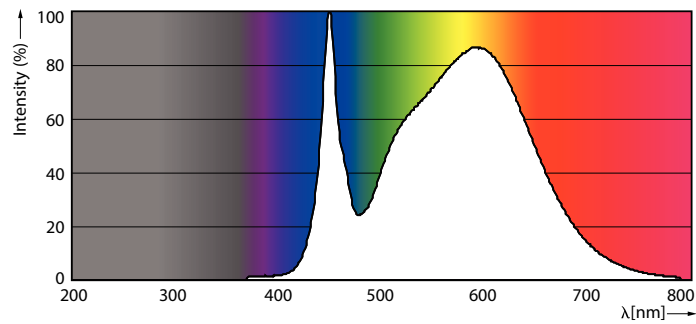

Photometric data

16-5W 2G11