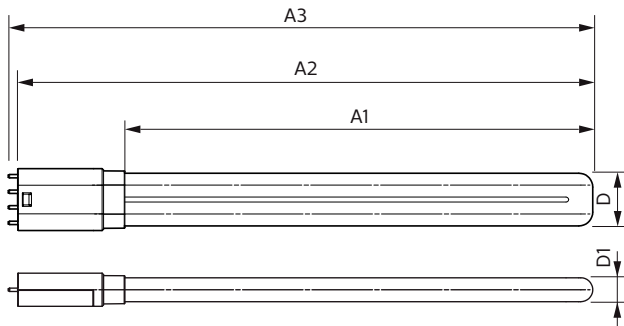

LED InstantFit Lamps

Warnings and Safety

- Perform a visual inspection to ensure lamp holders (or sockets) are not damaged or loose. If the lamp holders (or sockets) are damaged, corroded, charred, blackened or loose, contact a qualified electrician for proper replacement.
- Please refer to the ballast compatibility guide located at www.philips.com/instantfit.

Dimensional drawing

PLED PLL 120V 14-40W 2100lm 4000K 2G11