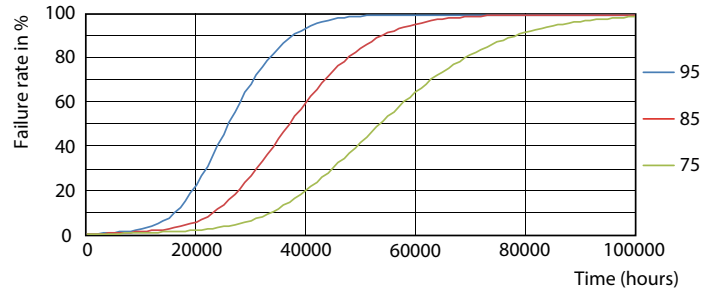

LED InstantFit Lamps

Lifetime