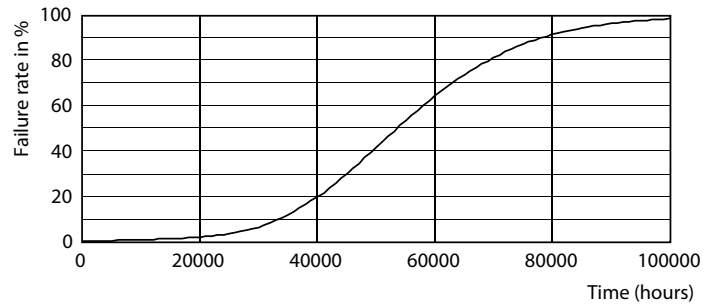

16-5W 2G11

16-5W 2G11