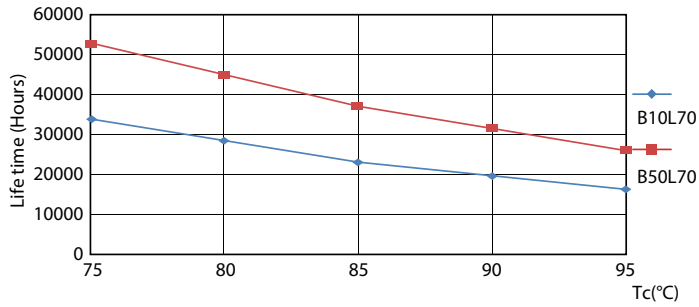

Lifetime

16-5W 2G11

16-5W 2G11

16-5W 2G11

16-5W 2G11

16-5W 2G11

LED InstantFit Lamps