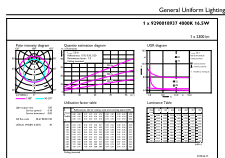

Dimensional drawing

PLED PLL 120V 14-40W 2100lm 4000K 2G11

Product	D	D1	A1	A2	A3
16.5PL-L/PER/22/840/IF23/P 4P 10/1	40.6 mm	20 mm	501 mm	564 mm	570.6 mm

Photometric data

16-5W 2G11

16-5W 2G11 830 3000K

LED InstantFit Lamps