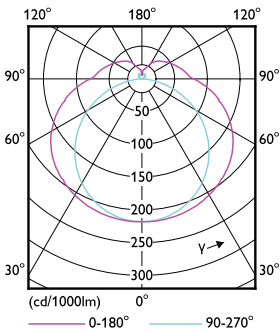

Dimensional drawing

PLED PLL 120V 14-40W 2100lm 4000K 2G11

Product	D	D1	A1	A2	A3
16.5PL-L/PER/22/840/IF23/P 4P 10/1	40.6 mm	20 mm	501 mm	564 mm	570.6 mm

Photometric data

16-5W 2G11

16-5W 2G11 830 3000K

LED InstantFit Lamps