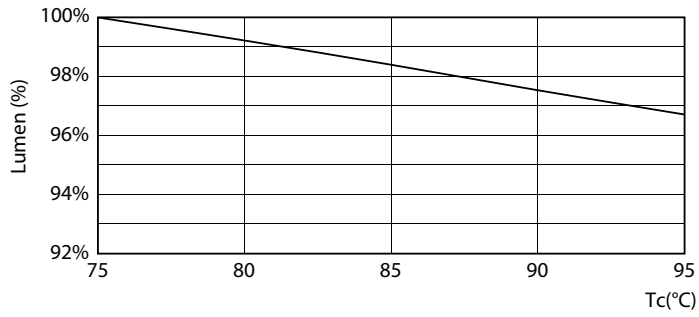

16-5W 2G11

16-5W 2G11