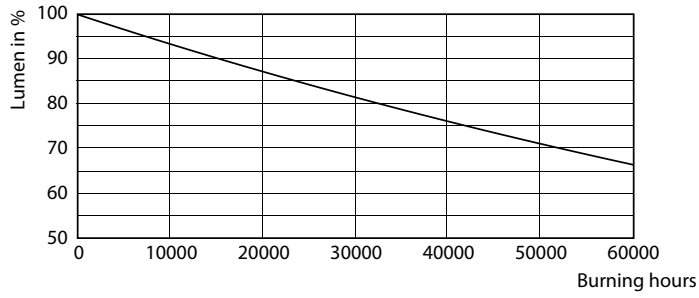

LED InstantFit Lamps

Lifetime