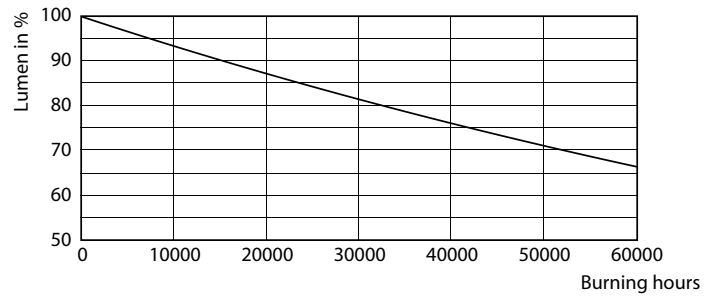

LED Corn Cobs

Lifetime

Life Expectancy Diagram

Lumen Maintenance Diagram - 18-12-9CC/LED/3PW/3CCT/E26 BB 6/1