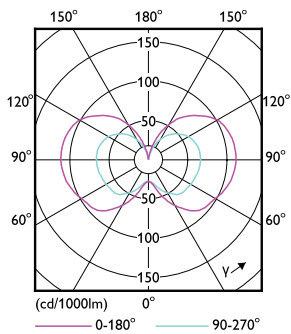

Photometric data

Light Distribution Diagram - 18-12-9CC/LED/3PW/3CCT/E26 BB 6/1

General uniform lighting - 18-12-9CC/LED/3PW/3CCT/E26 BB 6/1