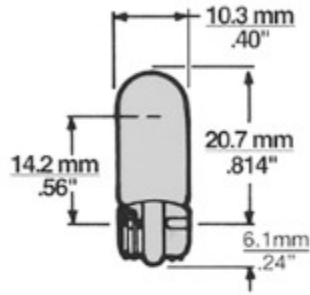

Sylvania Incandescent Miniature / Automotive Light Bulb (34761 / 194)

#194 - 3.78 watt - .27 amp - 14 volt - T3.25 - Wedge Base

Details

Part #: **SL34761**

Manufacturer: **Sylvania**

Manufacturer Part #: 34761

Manufacturer Description: 194

UPC Code: 046135347610

Light Output: 25 lumens

Energy Used: 3.78 watts

Average Lifetime: 2,500 hours

Volts: 14

Bulb Type: T3.25

Base Type: Wedge

[? Measure your light bulb base](#)

Length: 1.1 inches

[? Measure your light bulb length](#)