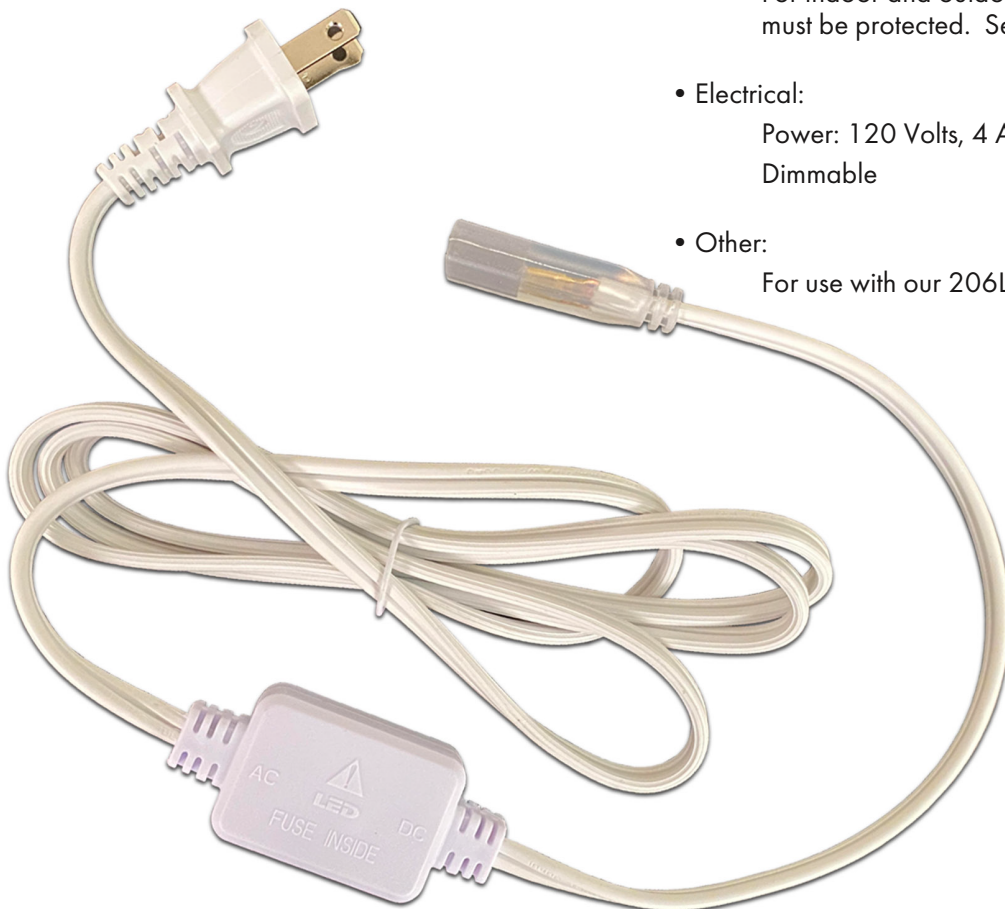

Contact us for more information by phone at (406) 586-5105 or email us at sales@actionlighting.com

3/8" LED Rope Light power Cord 6' Length

Action Lighting product SKU: 206LEDM-PWR

Shop our 3/8" LED CROWN Rope Light Power Cord With Rectifier for seamless and efficient power supply. Perfect for illuminating your space with vibrant LED lighting. Get yours today and experience the convenience and reliability of our top-quality power cord.

TECHNICAL SPECIFICATIONS:

- Dimensions:

Length: 6'

Polarized Plug

Connector Inner Diameter: 3/8"

- Durability:

Material: PVC

IP Rating: IP65 (indoor / outdoor) if you use PVC cement

For full IP65 protection when connecting power cord—just seal with PVC cement for durable, weather-resistant performance.

For indoor and outdoor use. If used outdoors the controller must be protected. See Weatherproof Socket Box 215BOX.

- Electrical:

Power: 120 Volts, 4 Amps, 480 Watts (Maximum)

Dimmable

- Other:

For use with our 206LEDMC rope light

Explore all of Action Lighting's Products at www.actionlighting.com