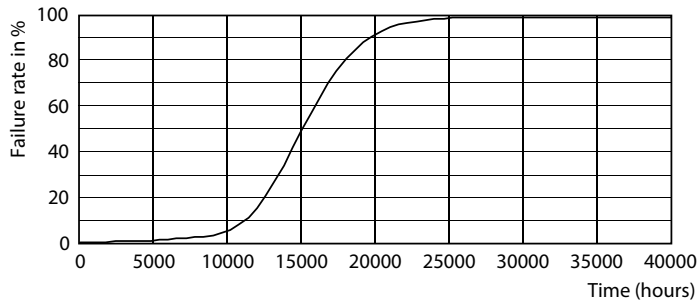

LED Specialty Lamps

Lifetime

15K LED

15K LMP