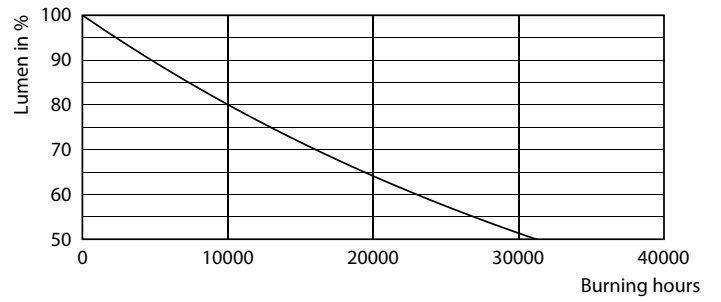

LED Specialty Lamps

Lifetime

15K LED

15K LMP