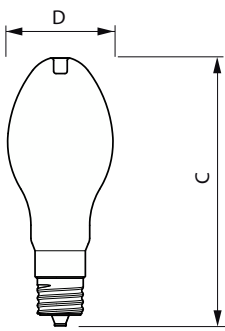

Power Consumption	34 W
Lamp Current (Max)	352 A
Lamp Current (Nom)	120 277 mA A
Starting Time (Nom)	0.5 s
Warm-up time to 60% light	0.5 s
Power Factor (Fraction)	0.9
Voltage (Nom)	120-277 V
UL Type	HIB_UL Type B (UL Listed+Classified)
Temperature	
Ambient temperature range	-4 to +113 °F
T-Case Maximum (Nom)	133 °F
Controls and Dimming	
Dimmable	Only with specific dimmers
Mechanical and Housing	
Bulb Finish	Clear
Bulb Shape	ED28

Order product name	34GC/LED/830 EX39 BB 6/1
Full product name	34GC/LED/830 EX39 BB 6/1

Order code	588194
Material Nr. (12NC)	929003773004
Numerator - Quantity Per Pack	1
Net Weight (Piece)	0.43 lb
EAN/UPC - Product/Case	046677588199
Numerator - Packs per outer box	6
EAN/UPC - Case	50046677588194

Dimensional drawing

Product	D	C
34GC/LED/830 EX39 BB 6/1	3-5/8 inch	8-1/2 inch

Photometric data

General uniform lighting - 34GC/LED/830 EX39 BB 6/1

Light Distribution Diagram - 34GC/LED/830 EX39 BB 6/1

LED Glass HID lamps