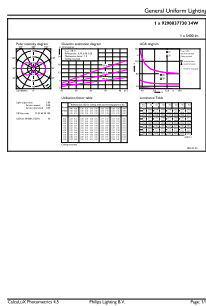

Order product name	34GC/LED/830 EX39 BB 6/1
Full product name	34GC/LED/830 EX39 BB 6/1

Order code	588194
Material Nr. (12NC)	929003773004
Numerator - Quantity Per Pack	1
Net Weight (Piece)	0.43 lb
EAN/UPC - Product/Case	046677588199
Numerator - Packs per outer box	6
EAN/UPC - Case	50046677588194

Dimensional drawing

Product	D	C
34GC/LED/830 EX39 BB 6/1	3-5/8 inch	8-1/2 inch

Photometric data

General uniform lighting - 34GC/LED/830 EX39 BB 6/1

Light Distribution Diagram - 34GC/LED/830 EX39 BB 6/1

LED Glass HID lamps