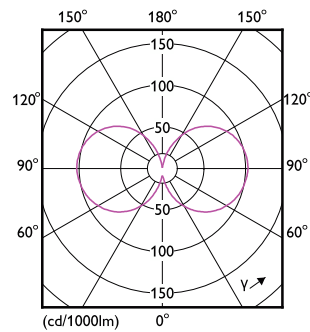

Product data

General Information	
Cap-Base	EX39 [Exclusionary Mogul Screw]
Nominal lifetime	50,000 hour(s)
Switching Cycle	50,000
Lighting Technology	LED
Light Technical	
Color Code	830 [CCT of 3000K]
Beam Angle (Nom)	300 degree(s)
Luminous Flux	5,400 lm
Color Designation	White (WH)
Luminous Efficacy (rated) (Nom)	158 lm/W
Correlated Color Temperature (Nom)	3000 K
Color Consistency	<6
Color rendering index (CRI)	80
LLMF At End Of Nominal Lifetime (Nom)	70 %
Photobiological safety according to EN 62471	RG1
Operating and Electrical	
Input Frequency	50 to 60 Hz

Power Consumption	34 W
Lamp Current (Max)	352 A
Lamp Current (Nom)	120 277 mA A
Starting Time (Nom)	0.5 s
Warm-up time to 60% light	0.5 s
Power Factor (Fraction)	0.9
Voltage (Nom)	120-277 V
UL Type	HIB_UL Type B (UL Listed+Classified)
Temperature	
Ambient temperature range	-4 to +113 °F
T-Case Maximum (Nom)	133 °F
Controls and Dimming	
Dimmable	Only with specific dimmers
Mechanical and Housing	
Bulb Finish	Clear
Bulb Shape	ED28

Order product name	34GC/LED/830 EX39 BB 6/1
Full product name	34GC/LED/830 EX39 BB 6/1

Order code	588194
Material Nr. (12NC)	929003773004
Numerator - Quantity Per Pack	1
Net Weight (Piece)	0.43 lb
EAN/UPC - Product/Case	046677588199
Numerator - Packs per outer box	6
EAN/UPC - Case	50046677588194

Dimensional drawing

Product	D	C
34GC/LED/830 EX39 BB 6/1	3-5/8 inch	8-1/2 inch

Photometric data

General uniform lighting - 34GC/LED/830 EX39 BB 6/1

Light Distribution Diagram - 34GC/LED/830 EX39 BB 6/1

LED Glass HID lamps