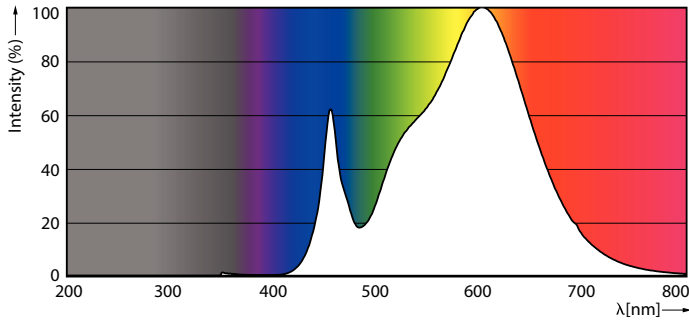

Product data

General Information	
Cap-Base	EX39 [Exclusionary Mogul Screw]
Nominal lifetime	50,000 hour(s)
Switching Cycle	50,000
Lighting Technology	LED
Light Technical	
Color Code	830 [CCT of 3000K]
Beam Angle (Nom)	300 degree(s)
Luminous Flux	5,400 lm
Color Designation	White (WH)
Luminous Efficacy (rated) (Nom)	158 lm/W
Correlated Color Temperature (Nom)	3000 K
Color Consistency	<6
Color rendering index (CRI)	80
LLMF At End Of Nominal Lifetime (Nom)	70 %
Photobiological safety according to EN 62471	RG1
Operating and Electrical	
Input Frequency	50 to 60 Hz

Dimensional drawing

Product	D	C
34GC/LED/830 EX39 BB 6/1	3-5/8 inch	8-1/2 inch

Photometric data

General uniform lighting - 34GC/LED/830 EX39 BB 6/1

Light Distribution Diagram - 34GC/LED/830 EX39 BB 6/1

LED Glass HID lamps

Photometric data

Spectral Power Distribution Colour - 34GC/LED/830 EX39 BB 6/1

Lifetime

Life Expectancy Diagram

Lumen Maintenance Diagram - 34GC/LED/830 EX39 BB 6/1