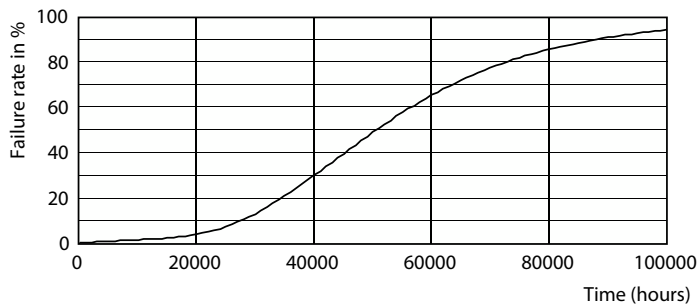

Lifetime

Life Expectancy Diagram