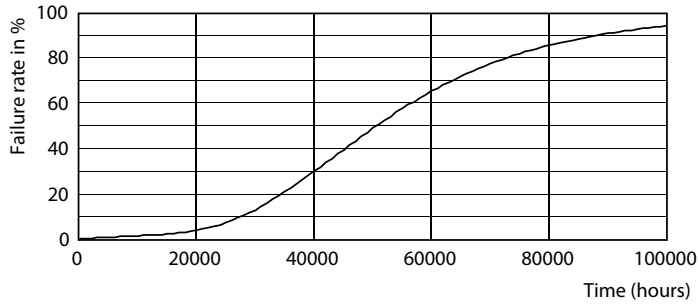

LED Corn Cobs

Lifetime

Life Expectancy Diagram

Lumen Maintenance Diagram - 36-27-18CC/LED/3PW/3CCT/Ex39 BB 3/1