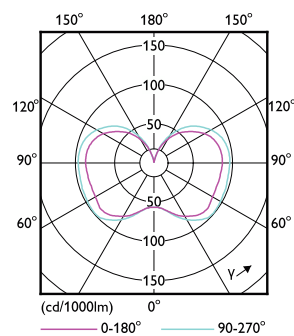

LED Corn Cobs

Mechanical and Housing

Bulb Finish	Clear
Bulb Shape	Corn cob
Net Weight (Piece)	0.430 kg

Approval and Application

Energy Saving Product	Yes
Approval Marks	DLC compliance
EU RoHS compliant	Yes
Ambient temperature range	-30 to +45 °C

Application Conditions

can it be used in closed luminaires	Yes
Wireless Technology	Not applicable

Product Data

Order product name	36-27-18CC/LED/3PW/3CCT/Ex39 BB 3/1
Full product name	36-27-18CC/LED/3PW/3CCT/Ex39 BB 3/1
Order code	929004258204
Material Nr. (12NC)	929004258204
Numerator - Quantity Per Pack	1
EAN/UPC - Product/Case	046677606237
Numerator - Packs per outer box	3
EAN/UPC - Case	50046677606232

Dimensional drawing

Product	D	C
36-27-18CC/LED/3PW/3CCT/Ex39 BB 3/1	67 mm	202 mm

Photometric data

General uniform lighting - 36-27-18CC/LED/3PW/3CCT/Ex39 BB 3/1

Light Distribution Diagram - 36-27-18CC/LED/3PW/3CCT/Ex39 BB 3/1