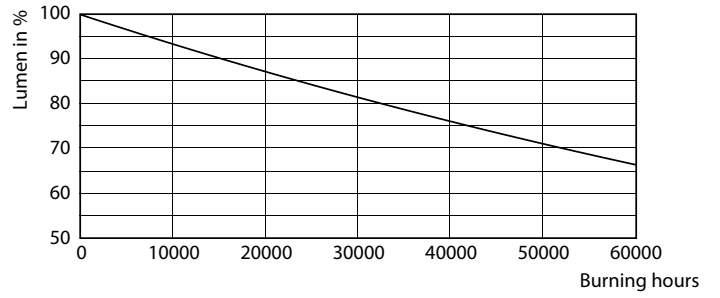

LED Corn Cobs

Lifetime

Life Expectancy Diagram

Lumen Maintenance Diagram - 36-27-18CC/LED/3PW/3CCT/Ex39 BB 3/1