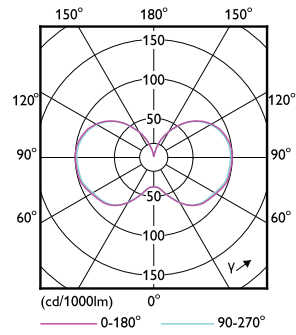

LEDTForce LS EX39 36W Corncob EX39-LDD