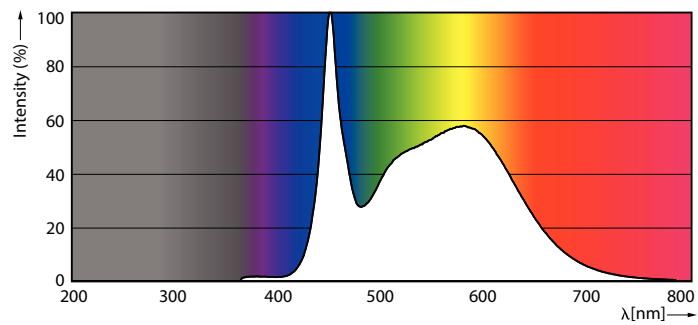

LEDTForce LS EX39 36W Corncob EX39 850-GUL

LEDTForce LS EX39 36W Corncob EX39 850-POC