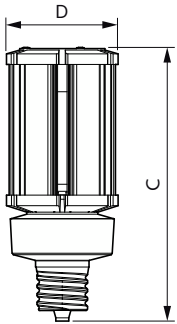

Product data

| General information | |
|---------------------------------------|----------------------------------|
| Base | EX39 [Exclusionary Mogul Screw] |
| EU RoHS compliant | Yes |
| Nominal Lifetime (Nom) | 50000 h |
| Switching Cycle | 50000 |
| Light technical | |
| Color Code | 850 [CCT of 5000K] |
| Initial lumen (Nom) | 5400 lm |
| Color Designation | Daylight |
| Correlated Color Temperature (Nom) | 5000 K |
| Luminous Efficacy (rated) (Nom) | 150.00 lm/W |
| Color Consistency | ANSI 5000K quadrangle |
| Color Rendering Index (Nom) | 80 |
| LLMF At End Of Nominal Lifetime (Nom) | 70 % |
| Operating and electrical | |
| Input Frequency | 50 to 60 Hz |
| Power (Rated) (Nom) | 36 W |
| Lamp Current (Nom) | 400 mA |
| Wattage Equivalent | 150 W |
| Starting Time (Nom) | 1 s |
| Warm Up Time to 60% Light (Nom) | 1 s |

| UL Type | Type B - bypass the ballast |
|---------------------------------|--------------------------------|
| Power Factor (Nom) | 0.9 |
| Voltage (Nom) | 100-277 V |
| Temperature | |
| T-Case Maximum (Nom) | 140 °F |
| Controls and dimming | |
| Dimmable | Preset Dimming |
| Mechanical and housing | |
| Bulb Finish | Clear |
| Bulb Material | Plastic |
| Bulb Shape | Corncob |
| Product data | |
| Order product name | 36CC/LED/850/LS EX39 G3 BB 3/1 |
| EAN/UPC - Product | 046677564162 |
| Order code | 564161 |
| Numerator - Quantity Per Pack | 1 |
| Numerator - Packs per outer box | 3 |
| Material Nr. (12NC) | 929002999104 |
| Net Weight (Piece) | 1.444 lb |

LED Corn Cobs

Dimensional drawing

36CC/LED/850/LS EX39 G3 BB 3/1

| Product | D | C |
|--------------------------------|----------|----------|
| 36CC/LED/850/LS EX39 G3 BB 3/1 | 3-3/8 in | 8-1/2 in |

Photometric data