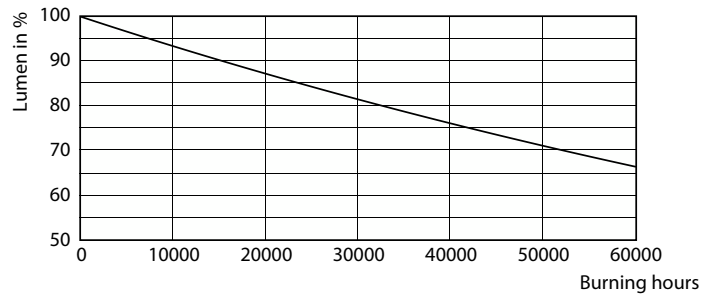

Product data

| General information | |
|---------------------------------------|----------------------------------|
| Base | EX39 [Exclusionary Mogul Screw] |
| EU RoHS compliant | Yes |
| Nominal Lifetime (Nom) | 50000 h |
| Switching Cycle | 50000 |
| Light technical | |
| Color Code | 850 [CCT of 5000K] |
| Initial lumen (Nom) | 5400 lm |
| Color Designation | Daylight |
| Correlated Color Temperature (Nom) | 5000 K |
| Luminous Efficacy (rated) (Nom) | 150.00 lm/W |
| Color Consistency | ANSI 5000K quadrangle |
| Color Rendering Index (Nom) | 80 |
| LLMF At End Of Nominal Lifetime (Nom) | 70 % |
| Operating and electrical | |
| Input Frequency | 50 to 60 Hz |
| Power (Rated) (Nom) | 36 W |
| Lamp Current (Nom) | 400 mA |
| Wattage Equivalent | 150 W |
| Starting Time (Nom) | 1 s |
| Warm Up Time to 60% Light (Nom) | 1 s |

LED Corn Cobs

Dimensional drawing

36CC/LED/850/LS EX39 G3 BB 3/1

| Product | D | C |
|--------------------------------|----------|----------|
| 36CC/LED/850/LS EX39 G3 BB 3/1 | 3-3/8 in | 8-1/2 in |

Photometric data

General Uniform Light

LEDTForce LS EX39 36W Corncob EX39-LDD

LEDTForce LS EX39 36W Corncob EX39 850-GUL

LEDTForce LS EX39 36W Corncob EX39 850-POC

LED Corn Cobs

Lifetime

Life Expectancy Diagram

Lumen Maintenance Diagram