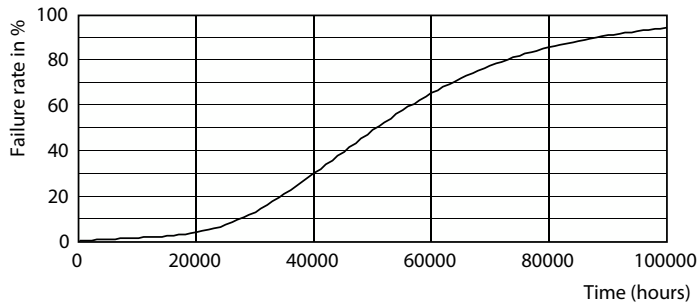

LED Corn Cobs

Dimensional drawing

36CC/LED/850/LS EX39 G3 BB 3/1

| Product | D | C |
|--------------------------------|----------|----------|
| 36CC/LED/850/LS EX39 G3 BB 3/1 | 3-3/8 in | 8-1/2 in |

Photometric data

General Uniform Light

LEDTForce LS EX39 36W Corncob EX39-LDD

LEDTForce LS EX39 36W Corncob EX39 850-GUL

LEDTForce LS EX39 36W Corncob EX39 850-POC

LED Corn Cobs

Lifetime

Life Expectancy Diagram

Lumen Maintenance Diagram