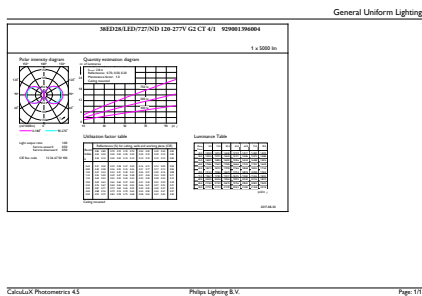

LED Urban TrueForce Lamps

Approval and Application

Energy Consumption kWh/1000 h	- kWh
Energy Certifications	DLC Standard

Product Data

Order product name	38ED28/LED/727/ND 120-277V G2 CT 4/1
EAN/UPC - Product	046677473556

Order code	929001396004
Numerator - Quantity Per Pack	1
Numerator - Packs per outer box	4
Material Nr. (12NC)	929001396004
Net Weight (Piece)	0.880 kg

Dimensional drawing

HIB NAM Post top CT 5000lm 2700K

Product	D	C
38ED28/LED/727/ND 120-277V G2 CT 4/1	105 mm	245 mm

Photometric data

HIB NAM Trueforce 38W E39 Clear 727 36D ND

HIB NAM Trueforce 38W E39 Clear 727 36D ND

HIB NAM Trueforce 26W-38W-55W E26-E39 Clear 727 36D ND