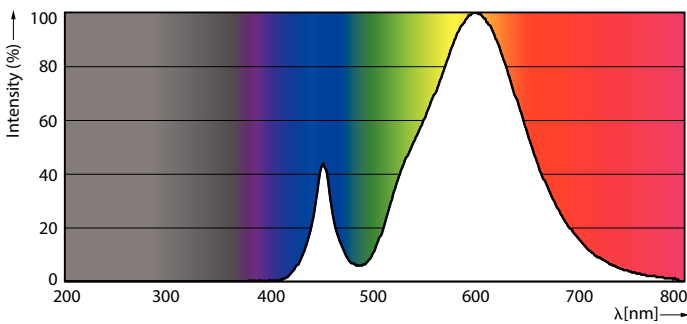

HIB NAM Trueforce 26W-38W-55W E26-E39 Clear 727 36D ND