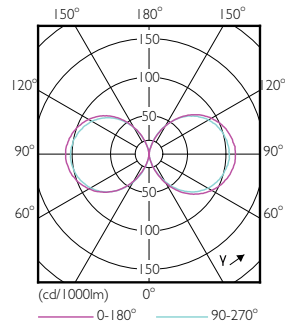

Product data

General Information	
Cap-Base	E39 [Single Contact Mogul Screw]
EU RoHS compliant	Yes
Nominal Lifetime (Nom)	50000 h
Switching Cycle	50000X
Technical Type	38-100W
Light Technical	
Color Code	727 [CCT of 2700K]
Beam Angle (Nom)	360 °
Luminous Flux (Nom)	4800 lm
Color Designation	Warm White (WW)
Correlated Color Temperature (Nom)	2700 K
Luminous Efficacy (rated) (Nom)	60.00 lm/W
Color Consistency	ANSI 2700K
Color Rendering Index (Nom)	70
LLMF At End Of Nominal Lifetime (Nom)	70 %
Operating and Electrical	
Input Frequency	50 to 60 Hz

Order code	929001396004
Numerator - Quantity Per Pack	1
Numerator - Packs per outer box	4
Material Nr. (12NC)	929001396004
Net Weight (Piece)	0.880 kg

Dimensional drawing

HIB NAM Post top CT 5000lm 2700K

Product	D	C
38ED28/LED/727/ND 120-277V G2 CT 4/1	105 mm	245 mm

Photometric data

HIB NAM Trueforce 38W E39 Clear 727 36D ND

HIB NAM Trueforce 38W E39 Clear 727 36D ND

HIB NAM Trueforce 26W-38W-55W E26-E39 Clear 727 36D ND