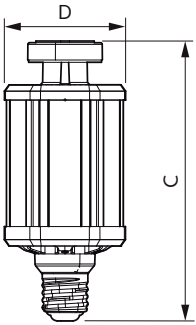

Product data

General Information	
Cap-Base	E39 [Single Contact Mogul Screw]
EU RoHS compliant	Yes
Nominal Lifetime (Nom)	50000 h
Switching Cycle	50000X
Technical Type	38-100W
Light Technical	
Color Code	727 [CCT of 2700K]
Beam Angle (Nom)	360 °
Luminous Flux (Nom)	4800 lm
Color Designation	Warm White (WW)
Correlated Color Temperature (Nom)	2700 K
Luminous Efficacy (rated) (Nom)	60.00 lm/W
Color Consistency	ANSI 2700K
Color Rendering Index (Nom)	70
LLMF At End Of Nominal Lifetime (Nom)	70 %
Operating and Electrical	
Input Frequency	50 to 60 Hz

Power (Nom)	38 W
Lamp Current (Nom)	320 mA
Wattage Equivalent	HPS100 W
Starting Time (Nom)	0.5 s
Warm Up Time to 60% Light (Nom)	0.5 s
Power Factor (Nom)	0.9
Voltage (Nom)	120-277 V
Temperature	
T-Case Maximum (Nom)	70 °C
Controls and Dimming	
Dimmable	No
Mechanical and Housing	
Bulb Finish	Clear
Bulb Material	Plastic
Bulb Shape	Others

Order code	929001396004
Numerator - Quantity Per Pack	1
Numerator - Packs per outer box	4
Material Nr. (12NC)	929001396004
Net Weight (Piece)	0.880 kg

Dimensional drawing

HIB NAM Post top CT 5000lm 2700K

Product	D	C
38ED28/LED/727/ND 120-277V G2 CT 4/1	105 mm	245 mm

Photometric data

HIB NAM Trueforce 38W E39 Clear 727 36D ND

HIB NAM Trueforce 38W E39 Clear 727 36D ND

HIB NAM Trueforce 26W-38W-55W E26-E39 Clear 727 36D ND