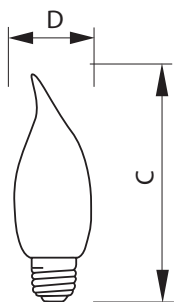

Dimensional drawing

E26

DuraMax Deco 40W 120V BA9 1/2 CL/LL 2BC