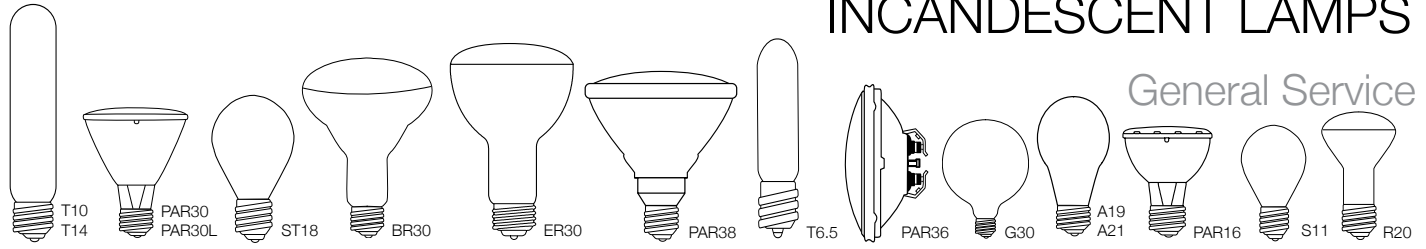

INCANDESCENT LAMPS

General Service

Bulb	Base	Product Number	Footnotes	Product Code	Description	Pkg. Qty.	Volts	Lumens	Avg. Life	Design Filament	MOL	Beam Spread
40 WATT continued												
T6.5	Int.	106111		T6.5CL40INT	Clear	25/500	130	350	2500	C-8	5.50"	-
T10	Med.	9014		T10CL40	Clear	25/200	130	280	2500	C-5V	5.00"	-
		9015		T10FR40	Frost	25/200	130	280	2500	C-5V	5.00"	-
		106228		T10CL40/CS	CoverShield®	25/200	130	-	-	C-5V	5.00"	-
G30	Med.	20004		G30ANT40	Antique Oil-Rubbed finish	50	120	140	3000	Squirrel Cage	5.13"	-
G40	Med.	20005		G40ANT40	Antique Oil-Rubbed finish	12	120	140	3000	Squirrel Cage	6.75"	-
S11	Int.	9050		S11N40	Clear High-Intensity	25/500	130	370	1500	CC-2V	2.48"	-
ST18	Med.	20006		ST18ANT40	Antique Oil-Rubbed finish	10/100	120	135	3000	Squirrel Cage	5.16"	-
T14	Med.	20007		T14ANT40	Antique Oil-Rubbed finish	10/100	120	135	3000	Squirrel Cage	4.25"	-
43 WATT												
A19	Med.	76006	ⓔ \$	A19CL43/H	Clear	12/120	120	750	1000	CC-8	4.25"	-
		76004	ⓔ \$	A19SW43/H	Soft White	12/120	120	750	1000	CC-8	4.25"	-
45 WATT												
PAR16	Med.	107502	N, \$,18	HP16NFL45	Narrow Flood Prism®	15	130	500	3000	CC-2V	3.07"	30°
R20	Med.	10100	6	R20FL45	Flood	10/100	130	450	3000	C-9	3.93"	-
50 WATT												
A19	Med.	101160	10	A19FR50/12V	Frost	12/240	12	580	1500	C-6	4.25"	-
		101123		A19RS50	Rough Service	20/120	130	580	2500	C-9	4.25"	-
BR30	Med.	104058	6	BR30FL50	Flood	24	130	300	5000	C-9	5.37"	-
ER30	Med.	9113	5,7	ER30FL50/P5	Flood Prism® Long Life Plus™	12/60	130	360	5000	C-9M	6.25"	-
PAR36	Screw Term.	107782	17	HP36NSP50/HX	Narrow Spot HaloXen®	1/12	12	910	5000	C-6	2.75"	12°
		107784	17	HP36VNSP50/HX	Very Narrow Spot HaloXen®	1/12	12	910	5000	C-6	2.75"	5°
		107786	17	HP36WFL50/HX	Wide Flood HaloXen®	1/12	12	910	5000	C-6	2.75"	32°
		65210	10	PAR36WFL50	Wide Flood	1/12	12	330	2000	C-6	2.75"	39x27
PAR38	Med.	70350	ⓔ †,17	HP38FL50/S/HX	Silver PAR Flood HaloXen®	1/15	120	920	1500	CC-8	5.31"	30°
R20	Med.	104200	6	R20AMB50	Amber	10/100	130	-	2500	C-9	3.93"	-
		9146	6	R20BLU50	Blue	10/100	130	-	2500	C-9	3.93"	-
		9150	6	R20DPNK50	Dawn Pink	10/100	130	-	2500	C-9	3.93"	-
		9141	6	R20GRN50	Green	10/100	130	-	2500	C-9	3.93"	-
		9108	6	R20PNK50	Pink	10/100	130	-	2500	C-9	3.93"	-
		9142	6	R20RED50	Red	10/100	130	-	2500	C-9	3.93"	-
		104016	6	R20FL50/CS	CoverShield®	10/100	130	-	2000	C-9	3.93"	-