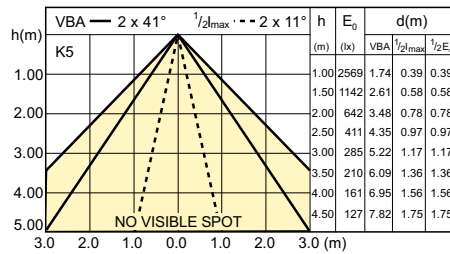

Beam Diagrams

LEDspot 7-35W MR16 GU5.3 2700K 500lm 15D

LEDspot 7-35W MR16 GU5.3 4000K 530lm 15D

LEDspot 7-50W MR16 GU5.3 2700K 420lm 24D

LEDspot 7-50W MR16 GU5.3 3000K 440lm 24D

LEDspot 7-35W MR16 GU5.3 4000K 460lm 24D