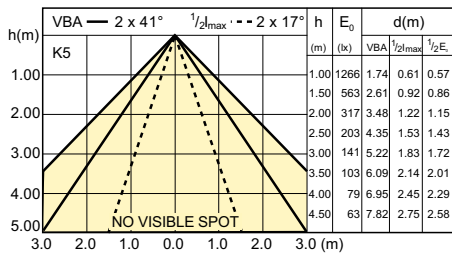

LEDspot 7-50W MR16 GU5.3 3000K 440lm 24D