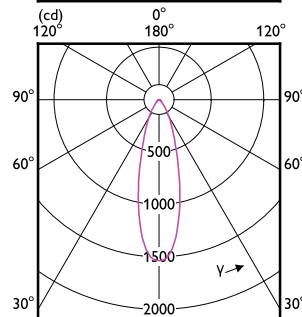

MR16/GU10/PAR16

MR16/GU10/PAR16

— 0-180° — 90-270°

— 0-180° — 90-270°

Accent Diagrams

Accent Diagrams

LEDspot, PAR16 7-50W 3000K 500lm 35D

LEDspot 50W GU10 830 35D