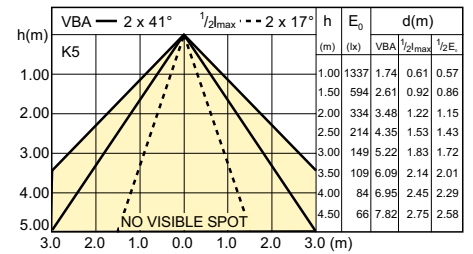

Beam Diagrams

LEDspot 7-35W MR16 GU5.3 2700K 500lm 15D

LEDspot 7-35W MR16 GU5.3 4000K 530lm 15D

LEDspot 7-50W MR16 GU5.3 2700K 420lm 24D

LEDspot 7-50W MR16 GU5.3 3000K 440lm 24D

LEDspot 7-35W MR16 GU5.3 4000K 460lm 24D