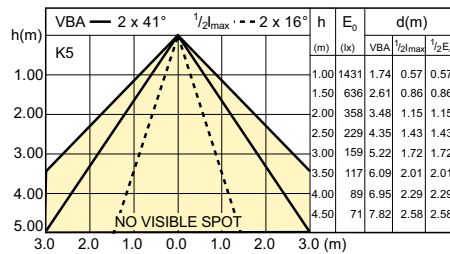

LEDspot 7-35W MR16 GU5.3 4000K 460lm 24D