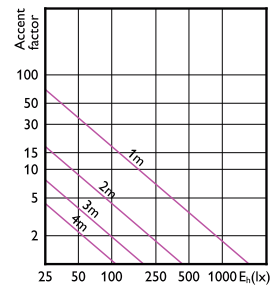

LEDspot 7.8W GU5.3 MR16 927 10D DIM

LEDspot 7.8W GU5.3 MR16 940 10D DIM

LEDspot 7.8W GU5.3 MR16 927 25D DIM

LEDspot 7.8W GU5.3 MR16 940 25D DIM

LEDspot 7.8W GU5.3 MR16 927 35D DIM

LEDspot 7.8W GU5.3 MR16 940 35D DIM