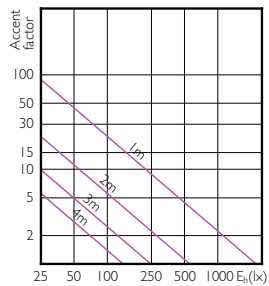

LEDSpots MR16 7W 940 460lm 25D