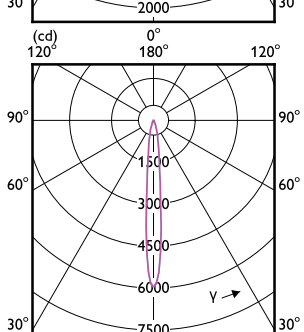

MR16/GU10/PAR16

MR16/GU10/PAR16

— 0-180° — 90-270°

— 0-180° — 90-270°

Accent Diagrams

Accent Diagrams

LEDspot, PAR16 7-50W 3000K 500lm 35D

LEDspot 50W GU10 830 35D