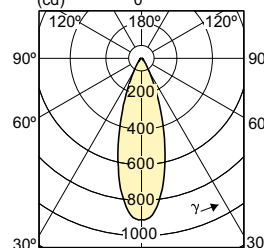

Order Code	Full Product Name	T-Case Maximum (Nom)
929001342704	7MR16 ExpertColor Retail F25 930 10/1	90 °C
929001342804	7MR16 ExpertColor Retail F35 930 10/1	90 °C
929001880704	7.3MR16/LED/827/F25/DIM 12V 10/1FB	90 °C
929001880804	7.3MR16/LED/830/F25/DIM 12V 10/1FB	90 °C
929001881004	7.3MR16/LED/827/F35/DIM 12V 10/1FB	90 °C
929001881104	7.3MR16/LED/830/F35/DIM 12V 10/1FB	90 °C
929001881604	8.5MR16/LED/827/F35/DIM 12V 10/1FB	100 °C
929001881704	8.5MR16/LED/830/F35/DIM 12V 10/1FB	100 °C
929001881804	8.5MR16/LED/840/F35/DIM 12V 10/1FB	100 °C
929001881304	8.5MR16/LED/827/F25/DIM 12V 10/1FB	100 °C
929001881404	8.5MR16/LED/830/F25/DIM 12V 10/1FB	100 °C
929001881504	8.5MR16/LED/840/F25/DIM 12V 10/1FB	100 °C
929001974004	8PAR16/LED/830/F25/DIM/G/120V 6/3FB	85 °C