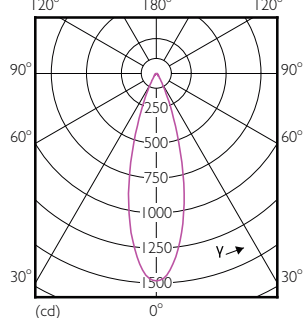

MR16/GU10/PAR16

MR16/GU10/PAR16

— 0-180° — 90-270°

— 0-180° — 90-270°

Accent Diagrams

Accent Diagrams

LEDspot, PAR16 7-50W 3000K 500lm 35D

LEDspot 50W GU10 830 35D