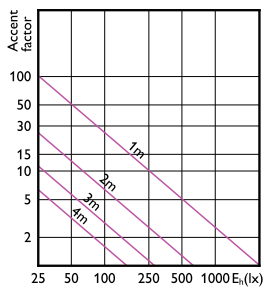

LEDspot 7.8W GU5.3 MR16 927 10D DIM

LEDspot 7.8W GU5.3 MR16 940 10D DIM

LEDspot 7.8W GU5.3 MR16 927 25D DIM

LEDspot 7.8W GU5.3 MR16 940 25D DIM

LEDspot 7.8W GU5.3 MR16 927 35D DIM

LEDspot 7.8W GU5.3 MR16 940 35D DIM