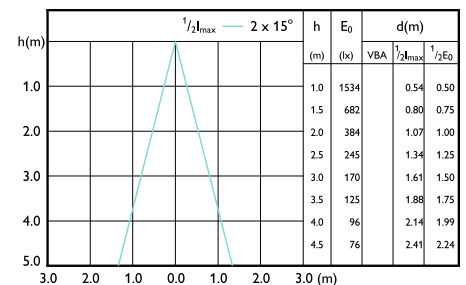

LEDspot 7.3W GU5.3 MR16 827 35D DIM

8-50W GU5-3 MR16 24D 827 2700K

LEDspot MAS 8-50W GU5.3 MR16 840 24D DIM

8-50W GU5-3 MR16 36D 827 2700K

8-50W GU5-3 MR16 36D 840 4000K

PAR16 600lm 25D 3000K E26