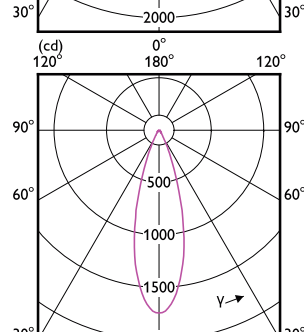

MR16/GU10/PAR16

MR16/GU10/PAR16

— 0-180° — 90-270°

— 0-180° — 90-270°

Accent Diagrams

Accent Diagrams

LEDspot, PAR16 7-50W 3000K 500lm 35D

LEDspot 50W GU10 830 35D