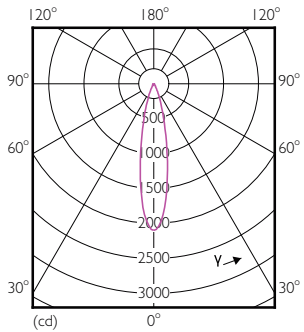

MR16/GU10/PAR16

MR16/GU10/PAR16

— 0-180° — 90-270°

— 0-180° — 90-270°

Accent Diagrams

Accent Diagrams

LEDspot, PAR16 7-50W 3000K 500lm 35D

LEDspot 50W GU10 830 35D