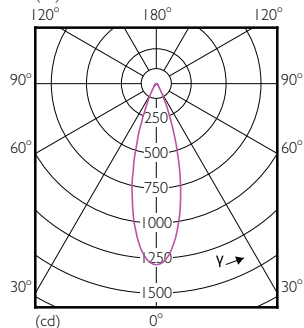

MR16/GU10/PAR16

MR16/GU10/PAR16

— 0-180° — 90-270°

— 0-180° — 90-270°

Accent Diagrams

Accent Diagrams

LEDspot, PAR16 7-50W 3000K 500lm 35D

LEDspot 50W GU10 830 35D