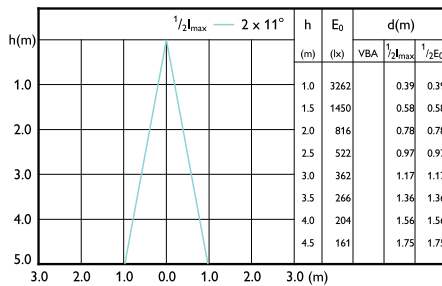

8-50W GU5-3 MR16 24D 827 2700K