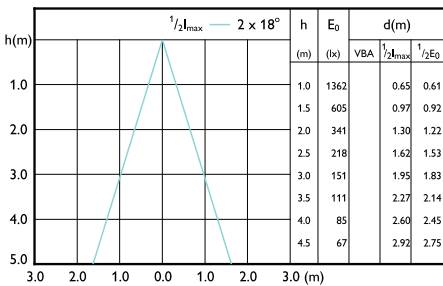

LEDspot 7.8W GU5.3 MR16 940 10D DIM

LEDspot 7.8W GU5.3 MR16 927 25D DIM

LEDspot 7.8W GU5.3 MR16 940 25D DIM

LEDspot 7.8W GU5.3 MR16 927 35D DIM

LEDspot 7.8W GU5.3 MR16 940 35D DIM

LEDspot 7.3W GU5.3 MR16 827 25D DIM