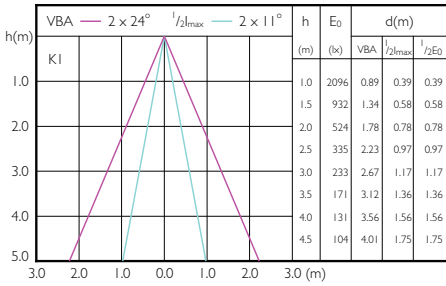

Beam Diagrams

LEDSpots MR16 7W 927 430lm 25D