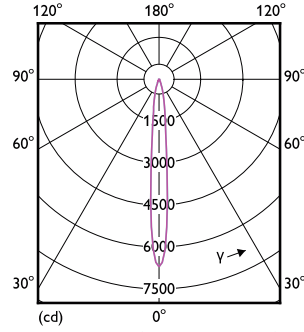

MR16/GU10/PAR16

MR16/GU10/PAR16

— 0-180° — 90-270°

— 0-180° — 90-270°

Accent Diagrams

Accent Diagrams

LEDspot, PAR16 7-50W 3000K 500lm 35D

LEDspot 50W GU10 830 35D