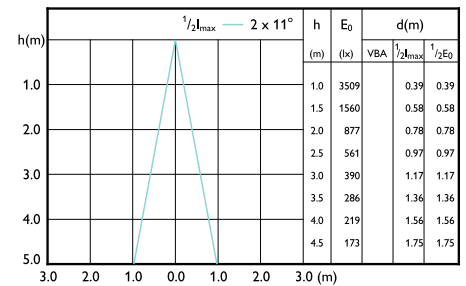

LEDspot MAS 8-50W GU5.3 MR16 840 24D DIM