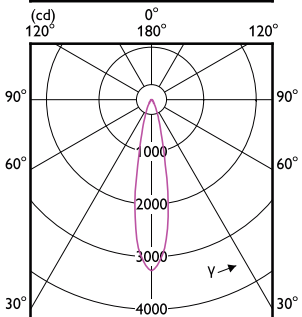

MR16/GU10/PAR16

MR16/GU10/PAR16

— 0-180° — 90-270°

— 0-180° — 90-270°

Accent Diagrams

Accent Diagrams

LEDspot, PAR16 7-50W 3000K 500lm 35D

LEDspot 50W GU10 830 35D