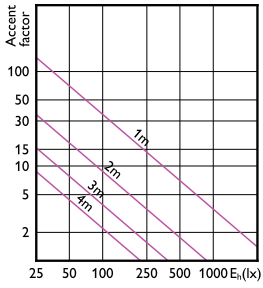

LEDspot 7.3W GU5.3 MR16 827 25D DIM

LEDspot 7.3W GU5.3 MR16 827 35D DIM

8-50W GU5-3 MR16 24D 827 2700K

Accent Diagrams

LEDspot MAS 8-50W GU5.3 MR16 840 24D DIM

8-50W GU5-3 MR16 36D 827 2700K

8-50W GU5-3 MR16 36D 840 4000K