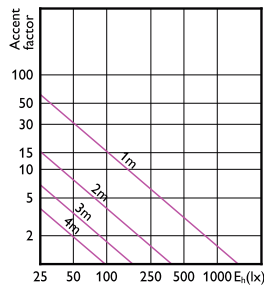

LEDspot 7.8W GU5.3 MR16 927 10D DIM

LEDspot 7.8W GU5.3 MR16 940 10D DIM

LEDspot 7.8W GU5.3 MR16 927 25D DIM

LEDspot 7.8W GU5.3 MR16 940 25D DIM

LEDspot 7.8W GU5.3 MR16 927 35D DIM

LEDspot 7.8W GU5.3 MR16 940 35D DIM