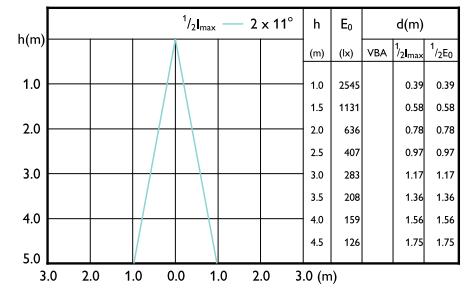

LEDspot 7.8W GU5.3 MR16 940 10D DIM

LEDspot 7.8W GU5.3 MR16 927 25D DIM

LEDspot 7.8W GU5.3 MR16 940 25D DIM

LEDspot 7.8W GU5.3 MR16 927 35D DIM

LEDspot 7.8W GU5.3 MR16 940 35D DIM

LEDspot 7.3W GU5.3 MR16 827 25D DIM