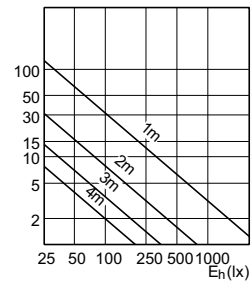

MR16/GU10/PAR16

MR16/GU10/PAR16

— 0-180° — 90-270°

— 0-180° — 90-270°

Accent Diagrams

Accent Diagrams

LEDspot, PAR16 7-50W 3000K 500lm 35D

LEDspot 50W GU10 830 35D