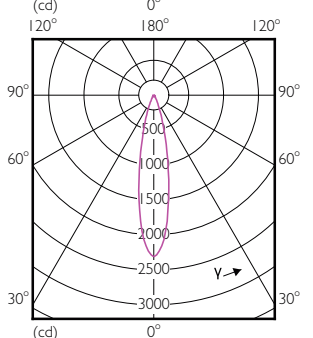

MR16/GU10/PAR16

MR16/GU10/PAR16

— 0-180° — 90-270°

— 0-180° — 90-270°

Accent Diagrams

Accent Diagrams

LEDspot, PAR16 7-50W 3000K 500lm 35D

LEDspot 50W GU10 830 35D