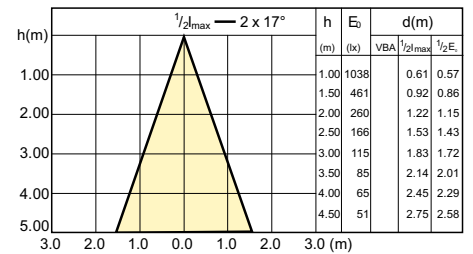

LEDspot 7-35W MR16 GU5.3 2700K 420lm 36D