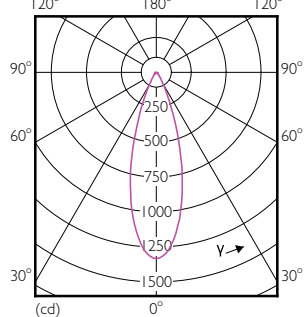

MR16/GU10/PAR16

MR16/GU10/PAR16

— 0-180° — 90-270°

— 0-180° — 90-270°

Accent Diagrams

Accent Diagrams

LEDspot, PAR16 7-50W 3000K 500lm 35D

LEDspot 50W GU10 830 35D