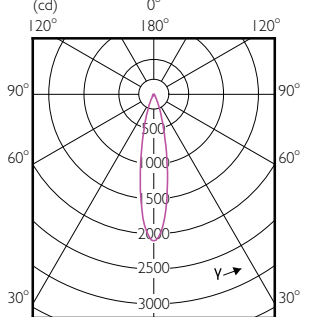

MR16/GU10/PAR16

MR16/GU10/PAR16

— 0-180° — 90-270°

— 0-180° — 90-270°

Accent Diagrams

Accent Diagrams

LEDspot, PAR16 7-50W 3000K 500lm 35D

LEDspot 50W GU10 830 35D