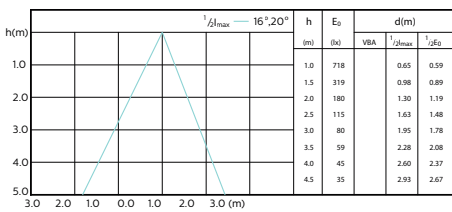

LEDspot 7-35W MR16 GU5.3 2700K 420lm 36D

LEDspot 7-35W MR16 GU5.3 3000K 440lm 36D

LEDspot 7-35W MR16 GU5.3 4000K 460lm 36D

LEDspot, PAR16 7-50W 3000K 500lm 35D

LEDspot 50W GU10 830 35D

LEDSpots MR16 7W 930 460lm 10D