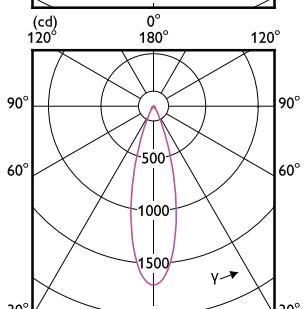

MR16/GU10/PAR16

MR16/GU10/PAR16

— 0-180° — 90-270°

— 0-180° — 90-270°

Accent Diagrams

Accent Diagrams

LEDspot, PAR16 7-50W 3000K 500lm 35D

LEDspot 50W GU10 830 35D