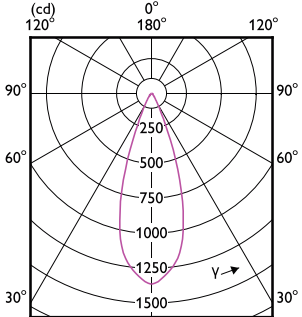

MR16/GU10/PAR16

MR16/GU10/PAR16

— 0-180° — 90-270°

— 0-180° — 90-270°

Accent Diagrams

Accent Diagrams

LEDspot, PAR16 7-50W 3000K 500lm 35D

LEDspot 50W GU10 830 35D