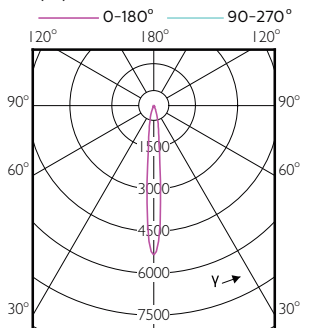

MR16/GU10/PAR16

MR16/GU10/PAR16

— 0-180° — 90-270°

— 0-180° — 90-270°

Accent Diagrams

Accent Diagrams

LEDspot, PAR16 7-50W 3000K 500lm 35D

LEDspot 50W GU10 830 35D