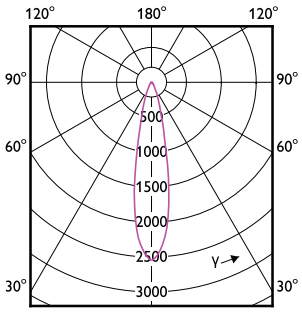

MR16/GU10/PAR16

MR16/GU10/PAR16

— 0-180° — 90-270°

— 0-180° — 90-270°

Accent Diagrams

Accent Diagrams

LEDspot, PAR16 7-50W 3000K 500lm 35D

LEDspot 50W GU10 830 35D