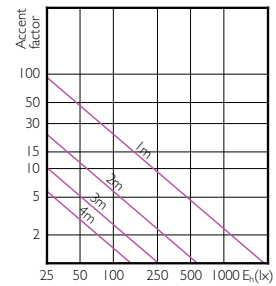

LEDSpots MR16 7W 930 460lm 25D