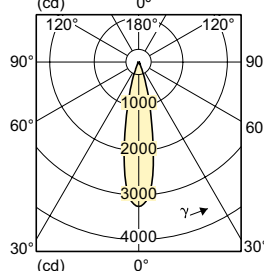

Order Code	Full Product Name	T-Case Maximum (Nom)
929001342704	7MR16 ExpertColor Retail F25 930 10/1	90 °C
929001342804	7MR16 ExpertColor Retail F35 930 10/1	90 °C
929001880704	7.3MR16/LED/827/F25/DIM 12V 10/1FB	90 °C
929001880804	7.3MR16/LED/830/F25/DIM 12V 10/1FB	90 °C
929001881004	7.3MR16/LED/827/F35/DIM 12V 10/1FB	90 °C
929001881104	7.3MR16/LED/830/F35/DIM 12V 10/1FB	90 °C
929001881604	8.5MR16/LED/827/F35/DIM 12V 10/1FB	100 °C
929001881704	8.5MR16/LED/830/F35/DIM 12V 10/1FB	100 °C
929001881804	8.5MR16/LED/840/F35/DIM 12V 10/1FB	100 °C
929001881304	8.5MR16/LED/827/F25/DIM 12V 10/1FB	100 °C
929001881404	8.5MR16/LED/830/F25/DIM 12V 10/1FB	100 °C
929001881504	8.5MR16/LED/840/F25/DIM 12V 10/1FB	100 °C
929001974004	8PAR16/LED/830/F25/DIM/G/120V 6/3FB	85 °C