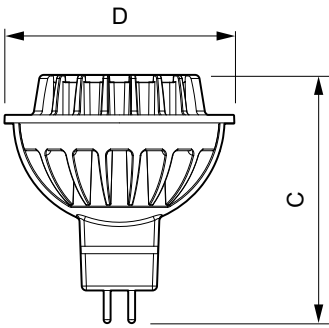

GU5.3 MR16

Single Contact Medium Screw PAR
2 inch

Dimensional drawing

Product	D	C
8PAR16/LED/830/F25/DIM/G/120V 6/3FB	51 mm	55 mm

Product	D	C
7MR16/LED/S15/827/DIM AF2 10/1	51 mm	51 mm
7MR16/LED/S15/840/DIM AF2 10/1	51 mm	51 mm
7MR16/LED/F35/830/DIM AF2 10/1	51 mm	51 mm
7MR16/LED/F25/840/DIM AF2 10/1	51 mm	51 mm
7MR16/LED/F35/840/DIM AF2 10/1	51 mm	51 mm
7MR16/LED/F35/827/DIM AF2 10/1	51 mm	51 mm
7MR16/LED/F25/830/DIM AF2 10/1	51 mm	51 mm
7MR16/LED/F25/827/DIM AF2 10/1	51 mm	51 mm
BC7MR16/AMB/F35/3000 DIM 12V	51 mm	51 mm

MR16/GU10/PAR16

Dimensional drawing

Product	D	C
6.5MR16/F35/2700-2200 DIM 12V	51 mm	50 mm
6.5MR16/F25/2700-2200 DIM 12V	51 mm	50 mm
6.4MR16/F25/3000 DIM 12V	51 mm	51 mm
6.4MR16/F35/3000 DIM 12V	51 mm	51 mm