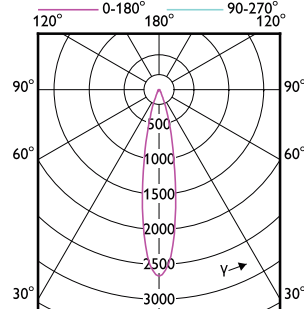

MR16/GU10/PAR16

MR16/GU10/PAR16

— 0-180° — 90-270°

— 0-180° — 90-270°

Accent Diagrams

Accent Diagrams

LEDspot, PAR16 7-50W 3000K 500lm 35D

LEDspot 50W GU10 830 35D