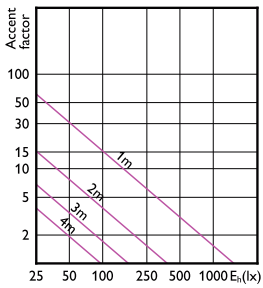

LEDspot 7.3W GU5.3 MR16 827 25D DIM

LEDspot 7.3W GU5.3 MR16 827 35D DIM

8-50W GU5-3 MR16 24D 827 2700K

Accent Diagrams

LEDspot MAS 8-50W GU5.3 MR16 840 24D DIM

8-50W GU5-3 MR16 36D 827 2700K

8-50W GU5-3 MR16 36D 840 4000K