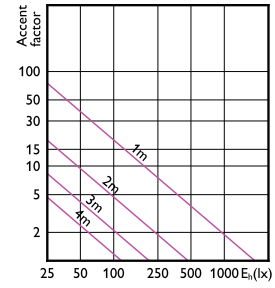

LEDspot 7.3W GU5.3 MR16 827 25D DIM

LEDspot 7.3W GU5.3 MR16 827 35D DIM

8-50W GU5-3 MR16 24D 827 2700K

Accent Diagrams

LEDspot MAS 8-50W GU5.3 MR16 840 24D DIM

8-50W GU5-3 MR16 36D 827 2700K

8-50W GU5-3 MR16 36D 840 4000K