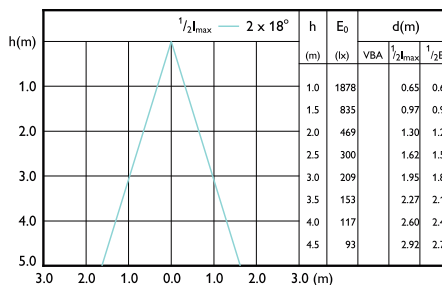

LEDspot 7.3W GU5.3 MR16 827 35D DIM

8-50W GU5-3 MR16 24D 827 2700K

LEDspot MAS 8-50W GU5.3 MR16 840 24D DIM

8-50W GU5-3 MR16 36D 827 2700K

8-50W GU5-3 MR16 36D 840 4000K

PAR16 600lm 25D 3000K E26