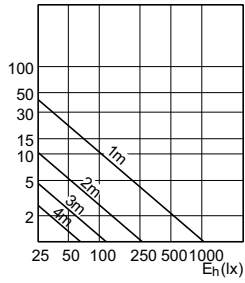

MR16/GU10/PAR16

MR16/GU10/PAR16

— 0-180° — 90-270°

— 0-180° — 90-270°

Accent Diagrams

Accent Diagrams

LEDspot, PAR16 7-50W 3000K 500lm 35D

LEDspot 50W GU10 830 35D