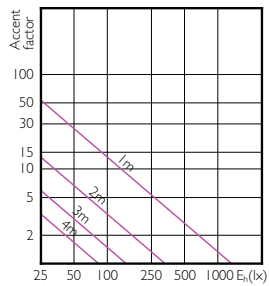

LEDSpots MR16 7W 940 460lm 35D