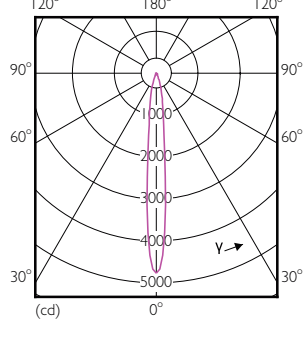

MR16/GU10/PAR16

MR16/GU10/PAR16

— 0-180° — 90-270°

— 0-180° — 90-270°

Accent Diagrams

Accent Diagrams

LEDspot, PAR16 7-50W 3000K 500lm 35D

LEDspot 50W GU10 830 35D