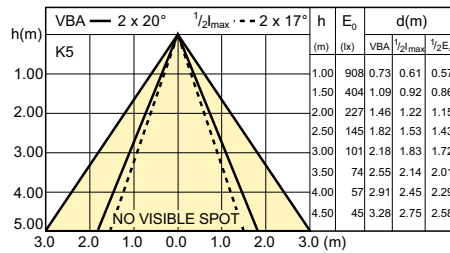

Accent Diagrams

Beam Diagrams

SDBE_LEDspotL_0147-Beam diagram

SDBE_LEDspotL_0127-Beam diagram

SDBE_LEDspotL_0130-Beam diagram