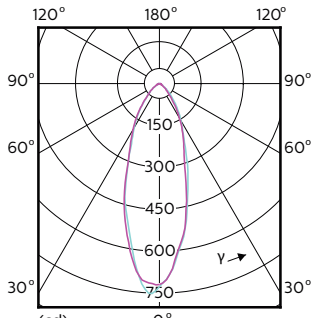

MR16/GU10/PAR16

MR16/GU10/PAR16

— 0-180° — 90-270°

— 0-180° — 90-270°

Accent Diagrams

Accent Diagrams

LEDspot, PAR16 7-50W 3000K 500lm 35D

LEDspot 50W GU10 830 35D