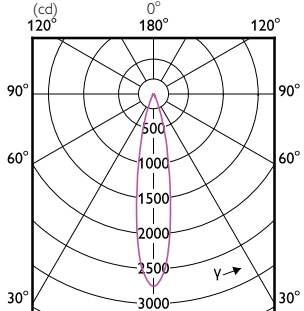

MR16/GU10/PAR16

MR16/GU10/PAR16

— 0-180° — 90-270°

— 0-180° — 90-270°

Accent Diagrams

Accent Diagrams

LEDspot, PAR16 7-50W 3000K 500lm 35D

LEDspot 50W GU10 830 35D