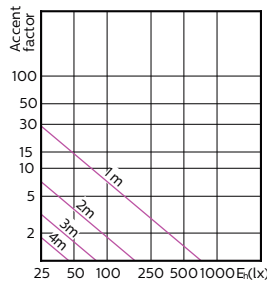

MR16/GU10/PAR16

MR16/GU10/PAR16

— 0-180° — 90-270°

— 0-180° — 90-270°

Accent Diagrams

Accent Diagrams

LEDspot, PAR16 7-50W 3000K 500lm 35D

LEDspot 50W GU10 830 35D