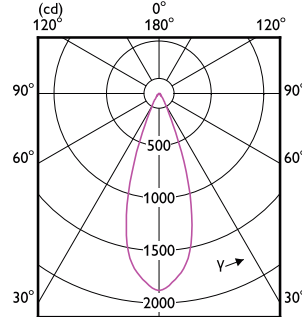

MR16/GU10/PAR16

MR16/GU10/PAR16

— 0-180° — 90-270°

— 0-180° — 90-270°

Accent Diagrams

Accent Diagrams

LEDspot, PAR16 7-50W 3000K 500lm 35D

LEDspot 50W GU10 830 35D