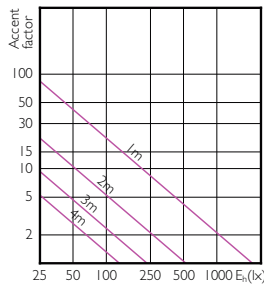

LEDSpots MR16 7W 927 430lm 25D