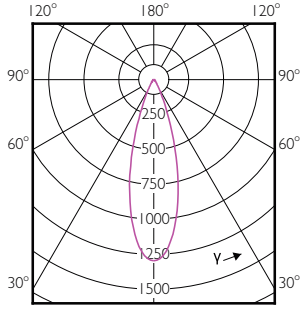

MR16/GU10/PAR16

MR16/GU10/PAR16

— 0-180° — 90-270°

— 0-180° — 90-270°

Accent Diagrams

Accent Diagrams

LEDspot, PAR16 7-50W 3000K 500lm 35D

LEDspot 50W GU10 830 35D