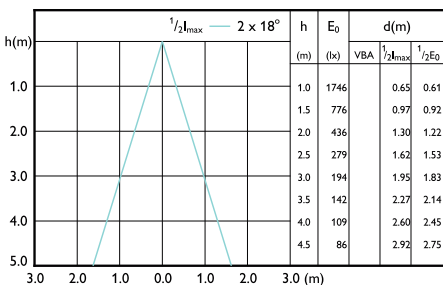

8-50W GU5-3 MR16 36D 827 2700K