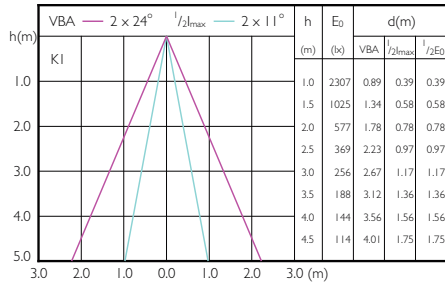

LEDSpots MR16 7W 930 460lm 25D