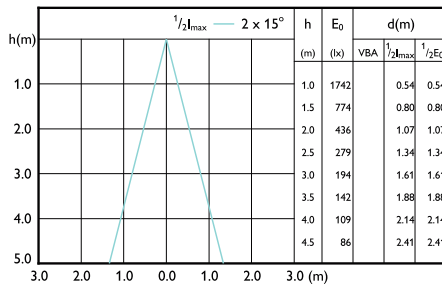

LEDspot 7.8W GU5.3 MR16 940 10D DIM

LEDspot 7.8W GU5.3 MR16 927 25D DIM

LEDspot 7.8W GU5.3 MR16 940 25D DIM

LEDspot 7.8W GU5.3 MR16 927 35D DIM

LEDspot 7.8W GU5.3 MR16 940 35D DIM

LEDspot 7.3W GU5.3 MR16 827 25D DIM