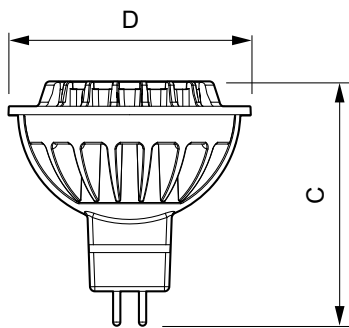

GU5.3 MR16

Single Contact Medium Screw PAR
2 inch

Dimensional drawing

Product	D	C
8PAR16/LED/830/F25/DIM/G/120V 6/3FB	51 mm	55 mm

Product	D	C
7MR16/LED/S15/827/DIM AF2 10/1	51 mm	51 mm
7MR16/LED/S15/840/DIM AF2 10/1	51 mm	51 mm
7MR16/LED/F35/830/DIM AF2 10/1	51 mm	51 mm
7MR16/LED/F25/840/DIM AF2 10/1	51 mm	51 mm
7MR16/LED/F35/840/DIM AF2 10/1	51 mm	51 mm
7MR16/LED/F35/827/DIM AF2 10/1	51 mm	51 mm
7MR16/LED/F25/830/DIM AF2 10/1	51 mm	51 mm
7MR16/LED/F25/827/DIM AF2 10/1	51 mm	51 mm
BC7MR16/AMB/F35/3000 DIM 12V	51 mm	51 mm