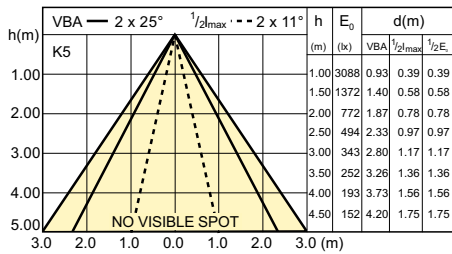

Beam Diagrams

LEDspot 7-35W MR16 GU5.3 2700K 500lm 15D

LEDspot 7-35W MR16 GU5.3 4000K 530lm 15D

LEDspot 7-50W MR16 GU5.3 2700K 420lm 24D

LEDspot 7-50W MR16 GU5.3 3000K 440lm 24D

LEDspot 7-35W MR16 GU5.3 4000K 460lm 24D