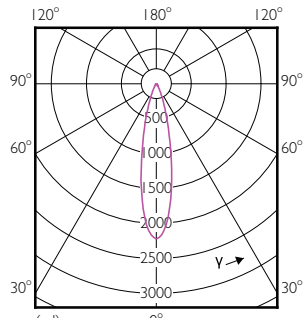

MR16/GU10/PAR16

MR16/GU10/PAR16

— 0-180° — 90-270°

— 0-180° — 90-270°

Accent Diagrams

Accent Diagrams

LEDspot, PAR16 7-50W 3000K 500lm 35D

LEDspot 50W GU10 830 35D