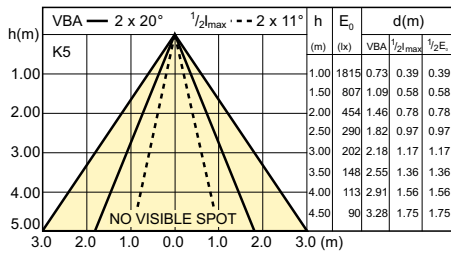

Beam Diagrams