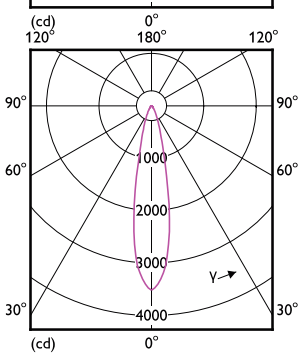

MR16/GU10/PAR16

MR16/GU10/PAR16

— 0-180° — 90-270°

— 0-180° — 90-270°

Accent Diagrams

Accent Diagrams

LEDspot, PAR16 7-50W 3000K 500lm 35D

LEDspot 50W GU10 830 35D