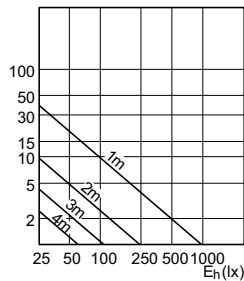

MR16/GU10/PAR16

MR16/GU10/PAR16

— 0-180° — 90-270°

— 0-180° — 90-270°

Accent Diagrams

Accent Diagrams

LEDspot, PAR16 7-50W 3000K 500lm 35D

LEDspot 50W GU10 830 35D