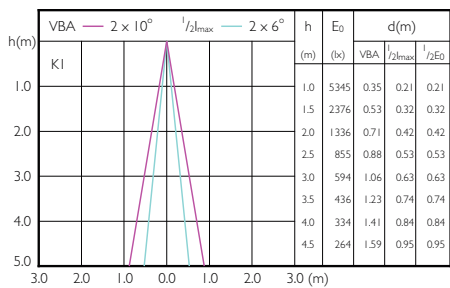

LEDspot 7-35W MR16 GU5.3 2700K 420lm 36D

LEDspot 7-35W MR16 GU5.3 3000K 440lm 36D

LEDspot 7-35W MR16 GU5.3 4000K 460lm 36D

LEDspot, PAR16 7-50W 3000K 500lm 35D

LEDspot 50W GU10 830 35D

LEDSpots MR16 7W 930 460lm 10D