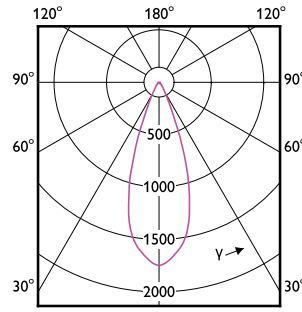

MR16/GU10/PAR16

MR16/GU10/PAR16

— 0-180° — 90-270°

— 0-180° — 90-270°

Accent Diagrams

Accent Diagrams

LEDspot, PAR16 7-50W 3000K 500lm 35D

LEDspot 50W GU10 830 35D