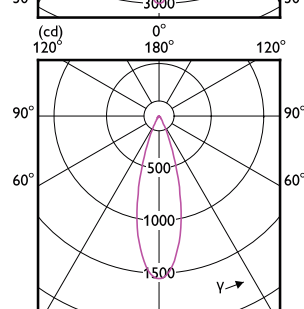

MR16/GU10/PAR16

MR16/GU10/PAR16

— 0-180° — 90-270°

— 0-180° — 90-270°

Accent Diagrams

Accent Diagrams

LEDspot, PAR16 7-50W 3000K 500lm 35D

LEDspot 50W GU10 830 35D