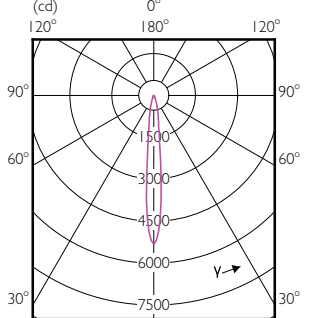

MR16/GU10/PAR16

MR16/GU10/PAR16

— 0-180° — 90-270°

— 0-180° — 90-270°

Accent Diagrams

Accent Diagrams

LEDspot, PAR16 7-50W 3000K 500lm 35D

LEDspot 50W GU10 830 35D