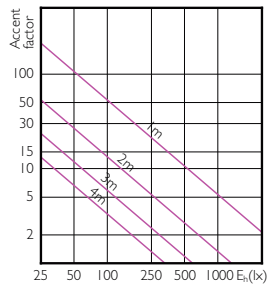

LEDSpots MR16 7W 940 460lm 10D