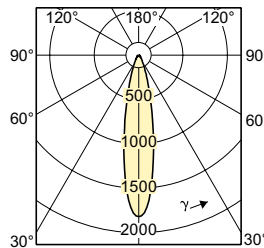

Order Code	Full Product Name	T-Case Maximum (Nom)
929001342704	7MR16 ExpertColor Retail F25 930 10/1	90 °C
929001342804	7MR16 ExpertColor Retail F35 930 10/1	90 °C
929001880704	7.3MR16/LED/827/F25/DIM 12V 10/1FB	90 °C
929001880804	7.3MR16/LED/830/F25/DIM 12V 10/1FB	90 °C
929001881004	7.3MR16/LED/827/F35/DIM 12V 10/1FB	90 °C
929001881104	7.3MR16/LED/830/F35/DIM 12V 10/1FB	90 °C
929001881604	8.5MR16/LED/827/F35/DIM 12V 10/1FB	100 °C
929001881704	8.5MR16/LED/830/F35/DIM 12V 10/1FB	100 °C
929001881804	8.5MR16/LED/840/F35/DIM 12V 10/1FB	100 °C
929001881304	8.5MR16/LED/827/F25/DIM 12V 10/1FB	100 °C
929001881404	8.5MR16/LED/830/F25/DIM 12V 10/1FB	100 °C
929001881504	8.5MR16/LED/840/F25/DIM 12V 10/1FB	100 °C
929001974004	8PAR16/LED/830/F25/DIM/G/120V 6/3FB	85 °C