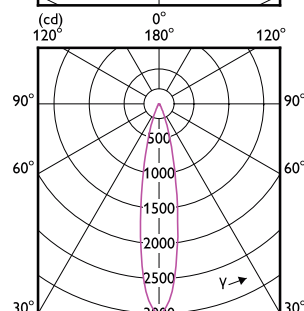

MR16/GU10/PAR16

MR16/GU10/PAR16

— 0-180° — 90-270°

— 0-180° — 90-270°

Accent Diagrams

Accent Diagrams

LEDspot, PAR16 7-50W 3000K 500lm 35D

LEDspot 50W GU10 830 35D