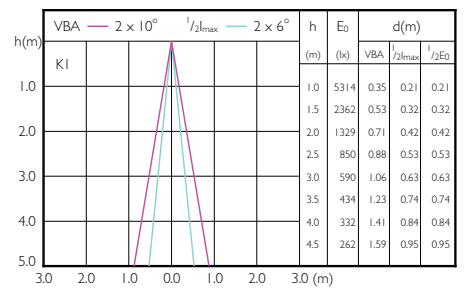

LEDspot 7-35W MR16 GU5.3 2700K 420lm 36D

LEDspot 7-35W MR16 GU5.3 3000K 440lm 36D

LEDspot 7-35W MR16 GU5.3 4000K 460lm 36D

LEDspot, PAR16 7-50W 3000K 500lm 35D

LEDspot 50W GU10 830 35D

LEDSpots MR16 7W 930 460lm 10D