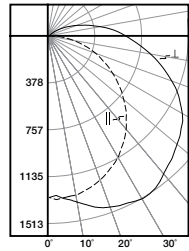

## Photometric Data

[View IES files](#)

**4VT3-LD5-6-G-UNV-L840-CD1-U**  
 Electronic Driver  
 Linear LED 4000K  
 Spacing criterion: (||) 1.24 x mounting height,  
 (⊥) 1.26 x mounting height  
 Lumens: 6033  
 Input Watts: 51.1W  
 Efficacy: 118.1 lm/W  
 Test Report:  
 4VT3-LD5-6-G-UNV-L840-CD1-U.IES