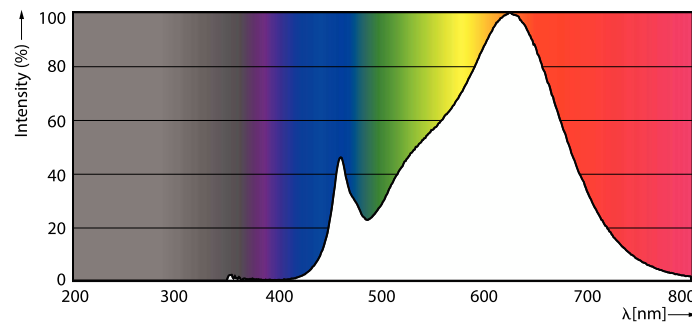

Product data

General information	
Base	E26 [Single Contact Medium Screw]
EU RoHS compliant	Yes
Nominal Lifetime (Nom)	15000 h
Switching Cycle	20000
Light technical	
Color Code	922-927 [CCT of 2200K-2700K]
Beam Angle (Nom)	300 °
Initial lumen (Nom)	500 lm
Color Designation	Warm Glow(WG)
Correlated Color Temperature (Nom)	2200 2700 K
Luminous Efficacy (rated) (Nom)	90 lm/W
Color Consistency	<4
Color Rendering Index (Nom)	90
LLMF At End Of Nominal Lifetime (Nom)	70 %
Operating and electrical	
Input Frequency	50 to 60 Hz
Power (Rated) (Nom)	5.5 W
Lamp Current (Nom)	60 mA
Wattage Equivalent	60 W
Starting Time (Nom)	0.5 s
Warm Up Time to 60% Light (Nom)	0.5 s

Product	D	C
5.5F15/PER/927-922/CL/G/E26/WGX 1PF T20	1-7/8 in	4-7/16 in

Photometric data

Spectral Power Distribution Colour

General uniform lighting

Light Distribution Diagram

LED BA11

Lifetime

Life Expectancy Diagram