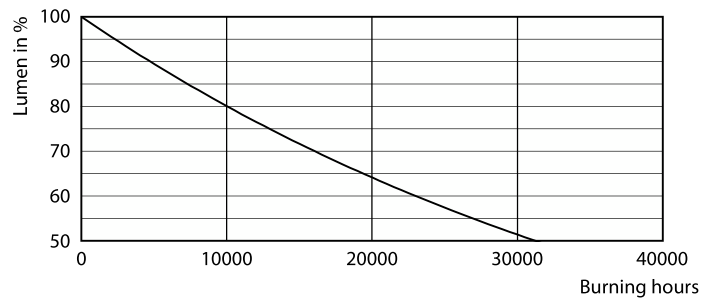

Product data

General information	
Base	E26 [Single Contact Medium Screw]
EU RoHS compliant	Yes
Nominal Lifetime (Nom)	15000 h
Switching Cycle	20000
Light technical	
Color Code	922-927 [CCT of 2200K-2700K]
Beam Angle (Nom)	300 °
Initial lumen (Nom)	500 lm
Color Designation	Warm Glow(WG)
Correlated Color Temperature (Nom)	2200 2700 K
Luminous Efficacy (rated) (Nom)	90 lm/W
Color Consistency	<4
Color Rendering Index (Nom)	90
LLMF At End Of Nominal Lifetime (Nom)	70 %
Operating and electrical	
Input Frequency	50 to 60 Hz
Power (Rated) (Nom)	5.5 W
Lamp Current (Nom)	60 mA
Wattage Equivalent	60 W
Starting Time (Nom)	0.5 s
Warm Up Time to 60% Light (Nom)	0.5 s

Product	D	C
5.5F15/PER/927-922/CL/G/E26/WGX 1PF T20	1-7/8 in	4-7/16 in

Photometric data

Spectral Power Distribution Colour

General uniform lighting

Light Distribution Diagram

LED BA11

Lifetime

Life Expectancy Diagram