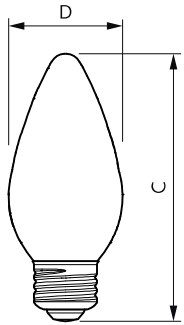

Product data

General information	
Base	E26 [Single Contact Medium Screw]
EU RoHS compliant	Yes
Nominal Lifetime (Nom)	15000 h
Switching Cycle	20000
Light technical	
Color Code	922-927 [CCT of 2200K-2700K]
Beam Angle (Nom)	300 °
Initial lumen (Nom)	500 lm
Color Designation	Warm Glow(WG)
Correlated Color Temperature (Nom)	2200 2700 K
Luminous Efficacy (rated) (Nom)	90 lm/W
Color Consistency	<4
Color Rendering Index (Nom)	90
LLMF At End Of Nominal Lifetime (Nom)	70 %
Operating and electrical	
Input Frequency	50 to 60 Hz
Power (Rated) (Nom)	5.5 W
Lamp Current (Nom)	60 mA
Wattage Equivalent	60 W
Starting Time (Nom)	0.5 s
Warm Up Time to 60% Light (Nom)	0.5 s

Power Factor (Nom)	0.75
Voltage (Nom)	120 V
Temperature	
T-Ambient (Max)	113 °F
T-Ambient (Min)	-4 °F
T-Ambient (Min)-DUP(do not use)	-4 °F
T-Case Maximum (Nom)	140 °F
Controls and dimming	
Dimmable	Only with specific dimmers
Mechanical and housing	
Bulb Finish	Clear
Bulb Material	Glass
Bulb Shape	F15 (F15)
Approval and application	
Energy Certifications	Energy Star
Product data	
Order product name	5.5F15/PER/927-922/CL/G/E26/WGX 1PF T20
EAN/UPC - Product	046677572662
Order code	572669

LED BA11

Numerator - Quantity Per Pack	1
Numerator - Packs per outer box	6
Material Nr. (12NC)	929002091593

Net Weight (Piece)	0.055 lb
--------------------	----------

Dimensional drawing

5.5F15/PER/927-922/CL/G/E26/WGX 1PF T20

Product	D	C
5.5F15/PER/927-922/CL/G/E26/WGX 1PF T20	1-7/8 in	4-7/16 in

Photometric data

Spectral Power Distribution Colour

General uniform lighting

Light Distribution Diagram

LED BA11

Lifetime

Life Expectancy Diagram