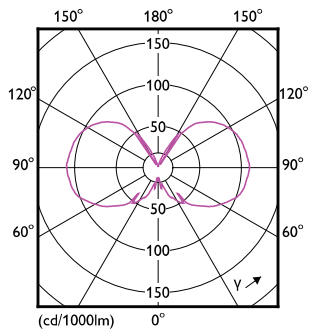

Product data

General information	
Base	E26 [Single Contact Medium Screw]
EU RoHS compliant	Yes
Nominal Lifetime (Nom)	15000 h
Switching Cycle	20000
Light technical	
Color Code	922-927 [CCT of 2200K-2700K]
Beam Angle (Nom)	300 °
Initial lumen (Nom)	500 lm
Color Designation	Warm Glow(WG)
Correlated Color Temperature (Nom)	2200 2700 K
Luminous Efficacy (rated) (Nom)	90 lm/W
Color Consistency	<4
Color Rendering Index (Nom)	90
LLMF At End Of Nominal Lifetime (Nom)	70 %
Operating and electrical	
Input Frequency	50 to 60 Hz
Power (Rated) (Nom)	5.5 W
Lamp Current (Nom)	60 mA
Wattage Equivalent	60 W
Starting Time (Nom)	0.5 s
Warm Up Time to 60% Light (Nom)	0.5 s

LED BA11

Numerator - Quantity Per Pack	1
Numerator - Packs per outer box	6
Material Nr. (12NC)	929002091593

Net Weight (Piece)	0.055 lb
--------------------	----------

Dimensional drawing

5.5F15/PER/927-922/CL/G/E26/WGX 1PF T20

Product	D	C
5.5F15/PER/927-922/CL/G/E26/WGX 1PF T20	1-7/8 in	4-7/16 in

Photometric data

Spectral Power Distribution Colour

General uniform lighting

Light Distribution Diagram

LED BA11

Lifetime

Life Expectancy Diagram