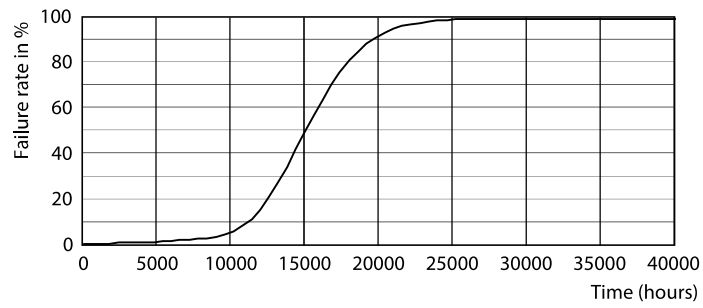

Product data

General information	
Base	E26 [Single Contact Medium Screw]
EU RoHS compliant	Yes
Nominal Lifetime (Nom)	15000 h
Switching Cycle	20000
Light technical	
Color Code	922-927 [CCT of 2200K-2700K]
Beam Angle (Nom)	300 °
Initial lumen (Nom)	500 lm
Color Designation	Warm Glow(WG)
Correlated Color Temperature (Nom)	2200 2700 K
Luminous Efficacy (rated) (Nom)	90 lm/W
Color Consistency	<4
Color Rendering Index (Nom)	90
LLMF At End Of Nominal Lifetime (Nom)	70 %
Operating and electrical	
Input Frequency	50 to 60 Hz
Power (Rated) (Nom)	5.5 W
Lamp Current (Nom)	60 mA
Wattage Equivalent	60 W
Starting Time (Nom)	0.5 s
Warm Up Time to 60% Light (Nom)	0.5 s

Product	D	C
5.5F15/PER/927-922/CL/G/E26/WGX 1PF T20	1-7/8 in	4-7/16 in

Photometric data

Spectral Power Distribution Colour

General uniform lighting

Light Distribution Diagram

LED BA11

Lifetime

Life Expectancy Diagram