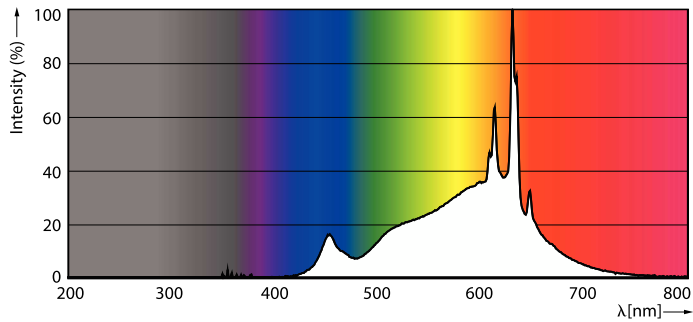

LEDspots N DIM 5,5W PAR20 E26 922 25D-POC