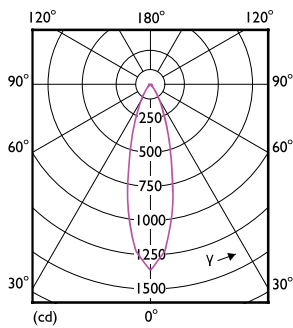

Product data

General information	
Base	E26 [Single Contact Medium Screw]
EU RoHS compliant	Yes
Nominal Lifetime (Nom)	25000 h
Switching Cycle	25000
Light technical	
Color Code	922-927 [CCT of 2200K-2700K]
Beam Angle (Nom)	25 °
Initial lumen (Nom)	500 lm
Luminous Intensity (Nom)	1300 cd
Color Designation	Warm Glow(WG)
Correlated Color Temperature (Nom)	2200 2700 K
Luminous Efficacy (rated) (Nom)	90.00 lm/W
Color Consistency	<4
Color Rendering Index (Nom)	90
LLMF At End Of Nominal Lifetime (Nom)	70 %
Operating and electrical	
Input Frequency	50 to 60 Hz
Power (Rated) (Nom)	5.5 W
Lamp Current (Nom)	54 mA
Wattage Equivalent	50 W
Starting Time (Nom)	0.5 s
Warm Up Time to 60% Light (Nom)	0.5 s
Power Factor (Nom)	0.9
Voltage (Nom)	120 V
Temperature	
T-Case Maximum (Nom)	167 °F
Controls and dimming	
Dimmable	Only with specific dimmers
Mechanical and housing	
Bulb Finish	Clear
Bulb Material	Glass
Bulb Shape	PAR20 [PAR 2.5 inch]
Approval and application	
Suitable For Accent Lighting	Yes
Energy Certifications	Energy Star
Product data	
Order product name	5.5PAR20/LED/F25/927-922/DIM/G/T20 6/1FB

5.5PAR20/LED/F25/927-922/DIM/G/T20 6/1FB

Product	D	C
5.5PAR20/LED/F25/927-922/DIM/G/T20 6/1FB	2-9/16 in	3-5/16 in

Photometric data

LEDspots N DIM 5,5W PAR20 E26 922 25D 1-ADL

LEDspots N DIM 5,5W PAR20 E26 922 25D-POC

LEDspots N DIM 5,5W PAR20 E26 922 25D-LDD

LED PAR20

Lifetime

Life Expectancy Diagram

Lumen Maintenance Diagram