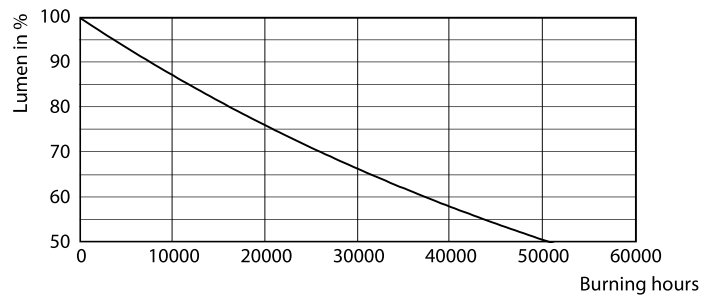

Lumen Maintenance Diagram