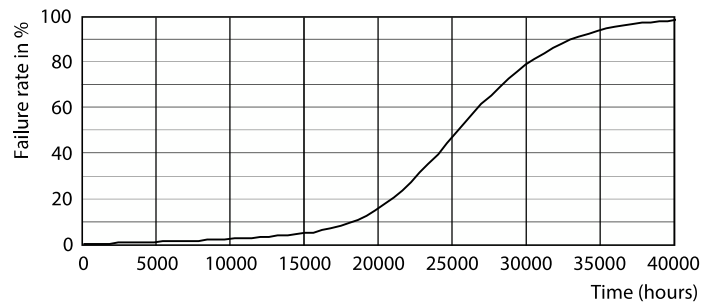

LED PAR20

Lifetime

Life Expectancy Diagram