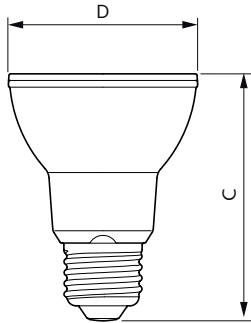

LED PAR20

Order code	568097
Numerator - Quantity Per Pack	1
Numerator - Packs per outer box	6
Material Nr. (12NC)	929003026504

Net Weight (Piece)	0.120 kg

Dimensional drawing

5.5PAR20/LED/F40/940/DIM/G/T20 6/1FB

Product	D	C
5.5PAR20/LED/F40/940/DIM/G/T20 6/1FB	64 mm	83.5 mm

Photometric data

LEDspots N DIM 5,5W PAR20 E26 940 40D 1-ADL