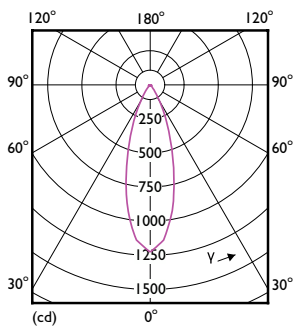

Product data

General information	
Base	E26 [Single Contact Medium Screw]
EU RoHS compliant	Yes
Nominal Lifetime (Nom)	25000 h
Switching Cycle	50000X
Light technical	
Color Code	940 [CCT of 4000K]
Beam Angle (Nom)	40 °
Initial lumen (Nom)	500 lm
Luminous Intensity (Nom)	1000 cd
Color Designation	Cool White (CW)
Correlated Color Temperature (Nom)	4000 K
Luminous Efficacy (rated) (Nom)	90.00 lm/W
Color Consistency	<4
Color Rendering Index (Nom)	90
LLMF At End Of Nominal Lifetime (Nom)	70 %
Operating and electrical	
Input Frequency	50 to 60 Hz
Power (Rated) (Nom)	5.5 W
Lamp Current (Nom)	54 mA
Wattage Equivalent	50 W

5.5PAR20/LED/F40/940/DIM/G/T20 6/1FB

Product	D	C
5.5PAR20/LED/F40/940/DIM/G/T20 6/1FB	64 mm	83.5 mm

Photometric data

LEDspots N DIM 5,5W PAR20 E26 940 40D 1-ADL

LEDspots N DIM 5,5W PAR20 E26 940 40D-POC

LEDspots N DIM 5,5W PAR20 E26 940 40D-LDD