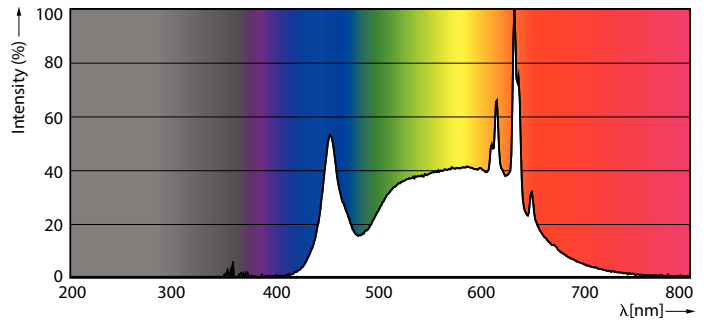

LEDspots N DIM 5,5W PAR20 E26 940 40D-POC