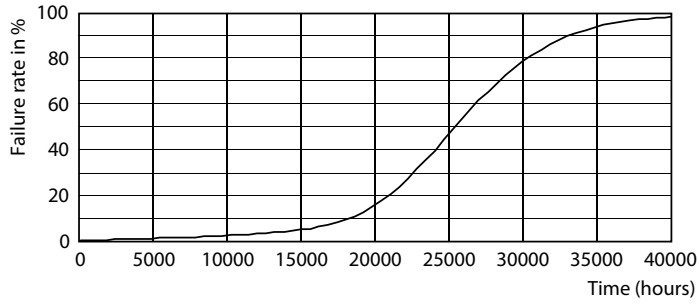

LED PAR20

Lifetime

Life Expectancy Diagram

Lumen Maintenance Diagram