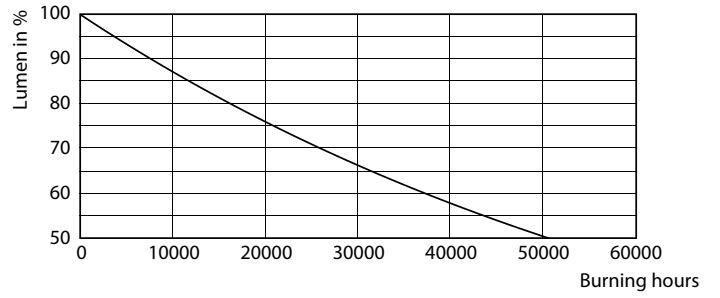

LED PAR20

Lifetime

Life Expectancy Diagram

Lumen Maintenance Diagram