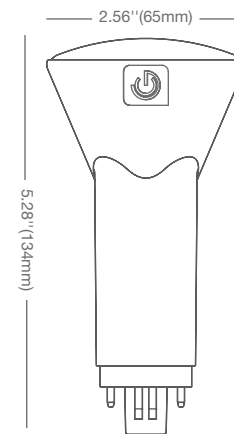

PLS V 5.5W HYB GX23 TITANIUM LED SERIES

APPLICATIONS

Retail

Hospitality

Office

Base: GX23 (2-pin CFL)
Voltage: Magnetic ballast compatible
 120-277V
Dimmable: No
PF: 0.9
Lifetime (L70): 50,000 hrs
Weight: 0.16lb / 73g
Min. compartment dimensions: 4-1/2" (DIA)x 7-3/4"(H)

Ref.#: DS354-PLSV-5.5W-GX23-HYB-300918

SPECIFICATIONS

Model	Product	Power (W)	CCT	CRI (typ.)	Lumens	LPW	Beam Angle
5.5PLSV/827/HYB/GX23	98403	5.5	Soft White 2700K	82	570	104	120°
5.5PLSV/830/HYB/GX23	98404	5.5	Warm White 3000K	82	600	109	120°
5.5PLSV/835/HYB/GX23	98405	5.5	Neutral White 3500K	82	600	109	120°
5.5PLSV/840/HYB/GX23	98406	5.5	Cool White 4000K	82	620	113	120°