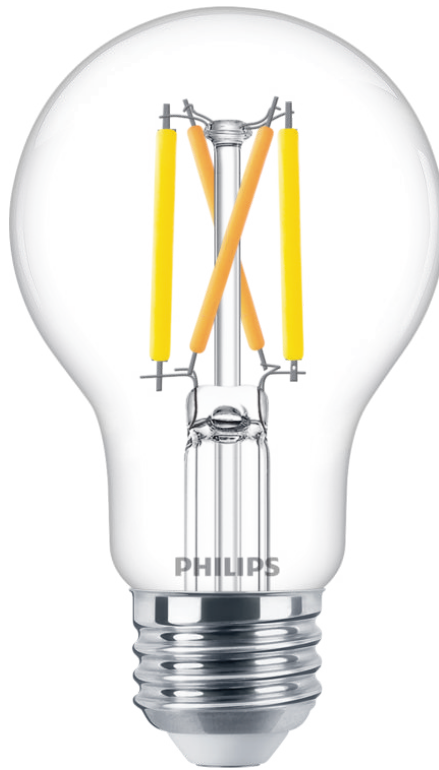

PHILIPS

Bulb (Dimmable)

LED

5W-40W

E26

Warm Glow

Dimming

046677573454

Experience dimmable, warm white LED light

Philips LED light bulbs provide a beautiful, warm white light, an exceptionally long life, and immediate, significant energy savings. With a pure and elegant design, this bulb is the perfect replacement for your clear incandescent bulbs.

Replaces standard incandescent

With its beautiful design and familiar shape, this energy-saving LED bulb is the perfect sustainable replacement for traditional incandescent bulbs.

15,000-hour rated average life

Bulb dimensions

- Height: 10.5 cm
- Width: 6 cm

Durability

- Nominal lifetime: 15,000 hour(s)
- Number of switch cycles: 20,000

Light characteristics

- Beam angle: 300 degree(s)
- Color rendering index (CRI): 95
- Color temperature: 2200-2700 K
- Nominal luminous flux: 450 lm
- Warm-up time to 60% light: instant full light
- Color Code: 922-927 | CCT of 2200K-2700K