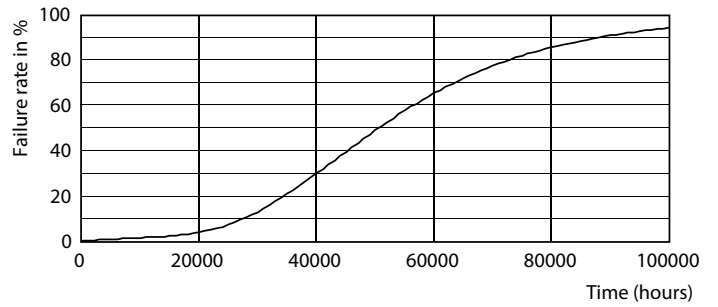

LED Corn Cobs

Lifetime

Corn lamp LED 27W E26 830 CL

Corn lamp LED 27W E26 830 CL