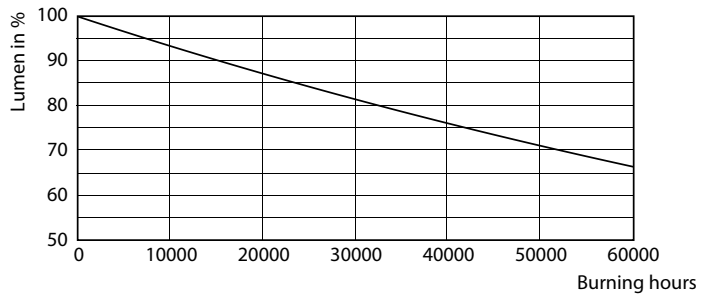

LED Corn Cobs

Lifetime

Corn lamp LED 27W E26 830 CL

Corn lamp LED 27W E26 830 CL