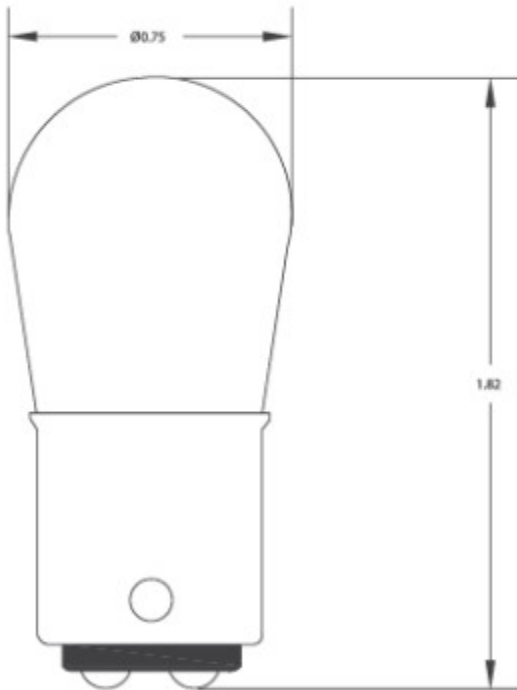

Bayonet Base Lamp

S-6 Double Contact

Specifications:

Volts : 120
Watts : 6
MSCP : 3.1
Filament : C-7A
Life (Hours) : 1,500

Dimensions : Inches

Part Number Table

Description	Part Number
S-6 Double Contact Bayonet Base Lamp	6S6DC(120V)