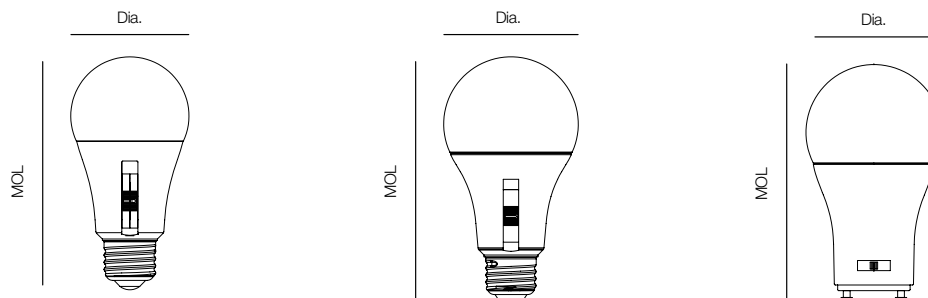

CCT SELECT A LAMP

DIMENSION & WEIGHT

Model	Base	MOL	Dia.	Weight
9A19DIM/9CCTS	E26	4-5/8"	2-3/8"	0.10lb
9A19/9CCTS/277V	E26	4-5/8"	2-3/8"	0.11lb
11A19DIM/9CCTS	E26	4-5/8"	2-3/8"	0.13lb
12.5A21DIM/9CCTS	E26	5-1/16"	2-3/4"	0.15lb
9A19DIM/9CCTS/GU24	GU24	4-3/16"	2-3/8"	0.11lb

MINIMUM COMPARTMENT DIMENSIONS***

Model	Diameter	Height
9A19DIM/9CCTS	6"	8-1/2"
9A19DIM/9CCTS/GU24		
9A19/9CCTS/277V		
11A19DIM/9CCTS		
12.5A21DIM/9CCTS		

FOOTNOTES:

***Installing lamp in a fixture that does not have the minimum compartment dimensions will void the warranty and could cause product failures.

LOGISTIC INFORMATION

Model	Master Carton			Shipping Carton		
	Case Qty	Case Dimensions (LxWxH)	Case Weight	Case Qty	Case Dimensions (LxWxH)	Case Weight
9A19DIM/9CCTS	N.A.	N.A.	N.A.	72pcs	15-1/4" x 15-1/4" x 10-5/16"	10.45lb
9A19DIM/9CCTS/GU24	N.A.	N.A.	N.A.	72pcs	15-1/4" x 15-1/4" x 10-1/16"	9.99lb
9A19/9CCTS/277V	N.A.	N.A.	N.A.	72pcs	15-1/4" x 15-1/4" x 10-5/16"	10.45lb
11A19DIM/9CCTS	N.A.	N.A.	N.A.	72pcs	15-1/4" x 15-1/4" x 10-5/16"	10.45lb
12.5A21DIM/9CCTS	N.A.	N.A.	N.A.	72pcs	17-3/16" x 17-3/16" x 11-1/4"	11.53lb