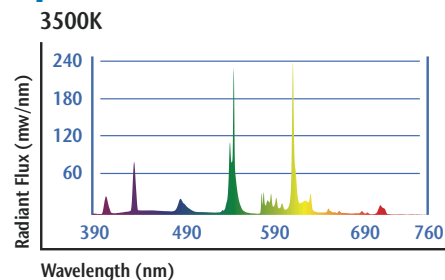

### Specifications

Energy Used (Watts).....	15
Incandescent Equivalent Wattage .....	60
Domestic Code.....	15GLOBE/35 2PK
Brightness (Lumens) .....	820
Average Rated Hours .....	10000
Life (in years)* .....	7.3
Light Appearance (Kelvin) .....	3500
CRI.....	82
CIE Chromaticity .....	x.411, y.393
Efficacy (LPW).....	53
PF .....	≥0.5
Minimum Starting Temperature .....	5°F/15°C
Estimated Yearly Energy Cost** .....	\$1.81
Country of Origin.....	China

### Physical Characteristics

Finish.....	Cool White
Base.....	Medium (E26)
MOL.....	4 3/8"

### Spectral Distribution