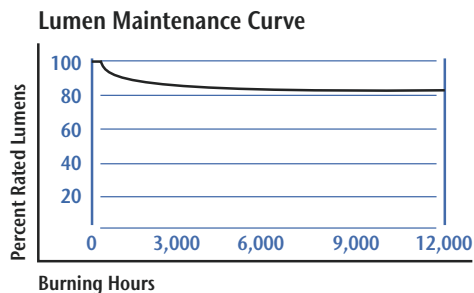

Lumen Maintenance