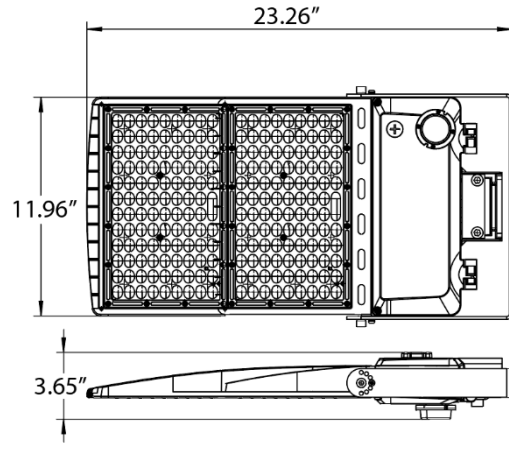

**MEASUREMENTS**

**75W / 100W / 120W / 150W**

**160W / 200W / 240W / 320W**

**75W / 100W / 120W / 150W with Arm**

**160W / 200W / 240W / 320W with Arm**

# MEASUREMENTS

75W / 100W / 120W / 150W with U-Bracket

160W / 200W / 240W / 320W with U-Bracket

75W / 100W / 120W / 150W with Slip Fitter

160W / 200W / 240W / 320W with Slip Fitter

75W / 100W / 120W / 150W with Trunnion