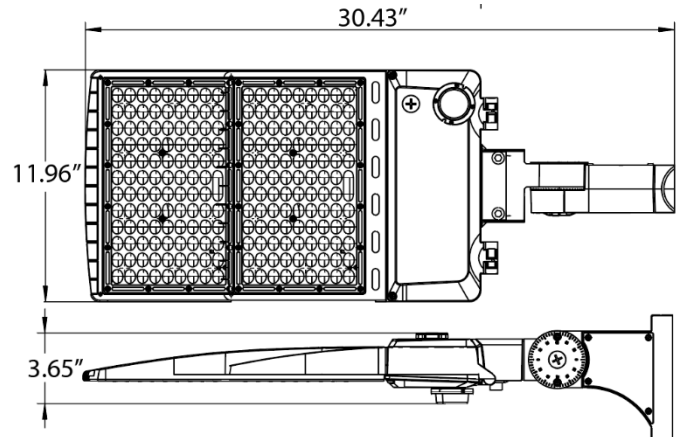

**MEASUREMENTS**

**75W / 100W / 120W / 150W**

**160W / 200W / 240W / 320W**

**75W / 100W / 120W / 150W with Arm**

**160W / 200W / 240W / 320W with Arm**

# MEASUREMENTS

75W / 100W / 120W / 150W with U-Bracket

160W / 200W / 240W / 320W with U-Bracket

75W / 100W / 120W / 150W with Slip Fitter

160W / 200W / 240W / 320W with Slip Fitter

75W / 100W / 120W / 150W with Trunnion