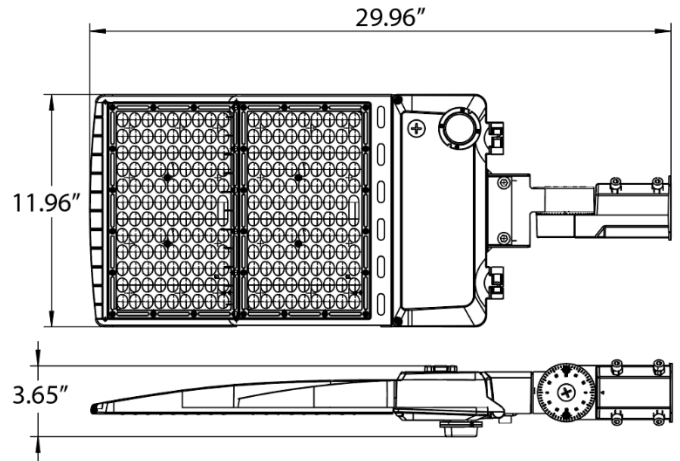

**MEASUREMENTS**

**75W / 100W / 120W / 150W**

**160W / 200W / 240W / 320W**

**75W / 100W / 120W / 150W with Arm**

**160W / 200W / 240W / 320W with Arm**

# MEASUREMENTS

75W / 100W / 120W / 150W with U-Bracket

160W / 200W / 240W / 320W with U-Bracket

75W / 100W / 120W / 150W with Slip Fitter

160W / 200W / 240W / 320W with Slip Fitter

75W / 100W / 120W / 150W with Trunnion