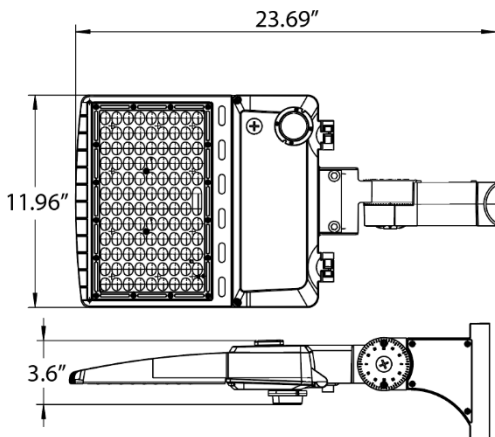

**MEASUREMENTS**

**75W / 100W / 120W / 150W**

**160W / 200W / 240W / 320W**

**75W / 100W / 120W / 150W with Arm**

**160W / 200W / 240W / 320W with Arm**

# MEASUREMENTS

75W / 100W / 120W / 150W with U-Bracket

160W / 200W / 240W / 320W with U-Bracket

75W / 100W / 120W / 150W with Slip Fitter

160W / 200W / 240W / 320W with Slip Fitter

75W / 100W / 120W / 150W with Trunnion