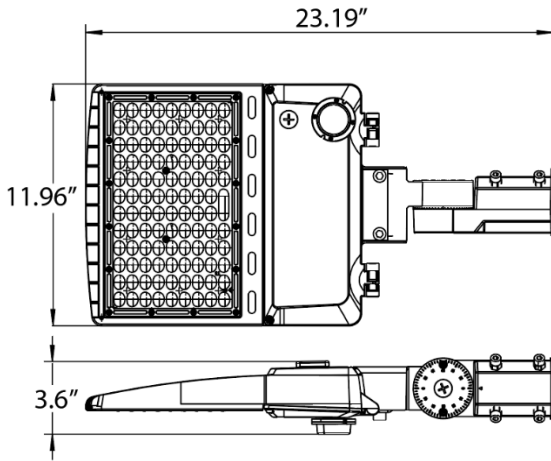

**MEASUREMENTS**

**75W / 100W / 120W / 150W**

**160W / 200W / 240W / 320W**

**75W / 100W / 120W / 150W with Arm**

**160W / 200W / 240W / 320W with Arm**

# MEASUREMENTS

75W / 100W / 120W / 150W with U-Bracket

160W / 200W / 240W / 320W with U-Bracket

75W / 100W / 120W / 150W with Slip Fitter

160W / 200W / 240W / 320W with Slip Fitter

75W / 100W / 120W / 150W with Trunnion