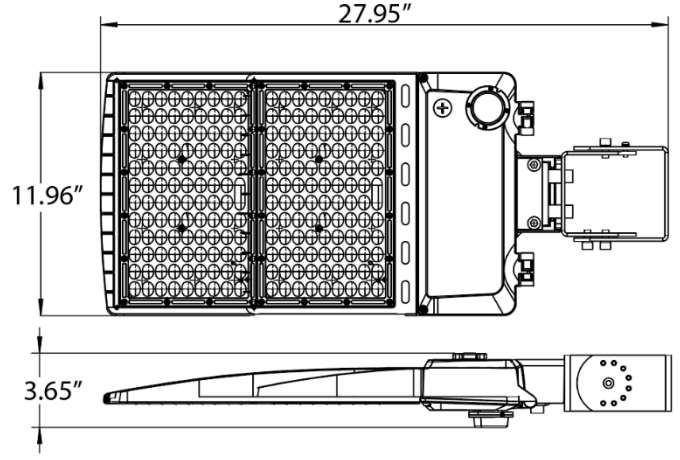

160W / 200W / 240W / 320W with Trunnion

MODEL	QTY	NET WEIGHT	MASTER CARTON SIZE	GROSS WEIGHT	PCS CTN	UPC CODE
LOC-RGAL-MW(75/100/120/150)50KD-T3LV	1	9.48lbs	28.15" x 16.73" x 5.31"	10.36lbs	1	00810050941327
LOC-RGAL-MW(160/200/240/320)50KD-T3LV	1	15.43lbs	25.59" x 16.14" x 5.3"	17.2lbs	1	00810050941723
LOC-RGAL-MW(75/100/120/150)50KD-T3HV	1	9.48lbs	17.13" x 13.19" x 4.92"	10.36lbs	1	00810050942782
LOC-RGAL-MW(160/200/240/320)50KD-T3HV	1	15.43lbs	25.59" x 16.14" x 5.3"	17.2lbs	1	00810050942775
LOC-RGAL-MW(75/100/120/150)MCCT(30/40/50)D-T3LV	1	9.48lbs	17.13" x 13.19" x 4.92"	10.36lbs	1	00810050941709
LOC-RGAL-MW(160/200/240/320)MCCT(30/40/50)D-T3LV	1	15.43lbs	28.15" x 16.73" x 5.31"	17.3lbs	1	00810050942768
LOC-RGAL-MW(75/100/120/150)MCCT(30/40/50)D-T3HV-V2	1	9.48lbs	17.13" x 13.19" x 4.92"	10.36lbs	1	
LOC-RGAL-MW(160/200/240/320)MCCT(30/40/50)D-T3HV-V2	1	15.43lbs	28.15" x 16.73" x 5.31"	17.3lbs	1