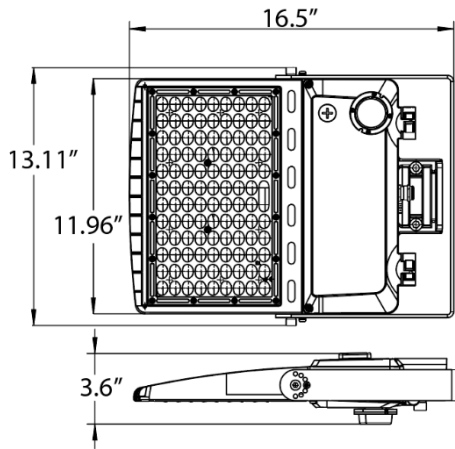

**MEASUREMENTS**

**75W / 100W / 120W / 150W**

**160W / 200W / 240W / 320W**

**75W / 100W / 120W / 150W with Arm**

**160W / 200W / 240W / 320W with Arm**

# MEASUREMENTS

75W / 100W / 120W / 150W with U-Bracket

160W / 200W / 240W / 320W with U-Bracket

75W / 100W / 120W / 150W with Slip Fitter

160W / 200W / 240W / 320W with Slip Fitter

75W / 100W / 120W / 150W with Trunnion