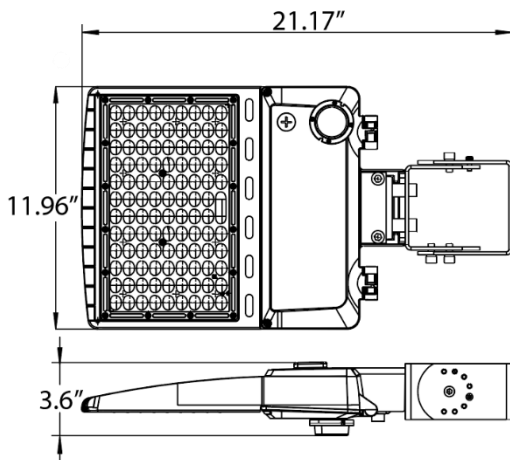

**MEASUREMENTS**

**75W / 100W / 120W / 150W**

**160W / 200W / 240W / 320W**

**75W / 100W / 120W / 150W with Arm**

**160W / 200W / 240W / 320W with Arm**

# MEASUREMENTS

75W / 100W / 120W / 150W with U-Bracket

160W / 200W / 240W / 320W with U-Bracket

75W / 100W / 120W / 150W with Slip Fitter

160W / 200W / 240W / 320W with Slip Fitter

75W / 100W / 120W / 150W with Trunnion