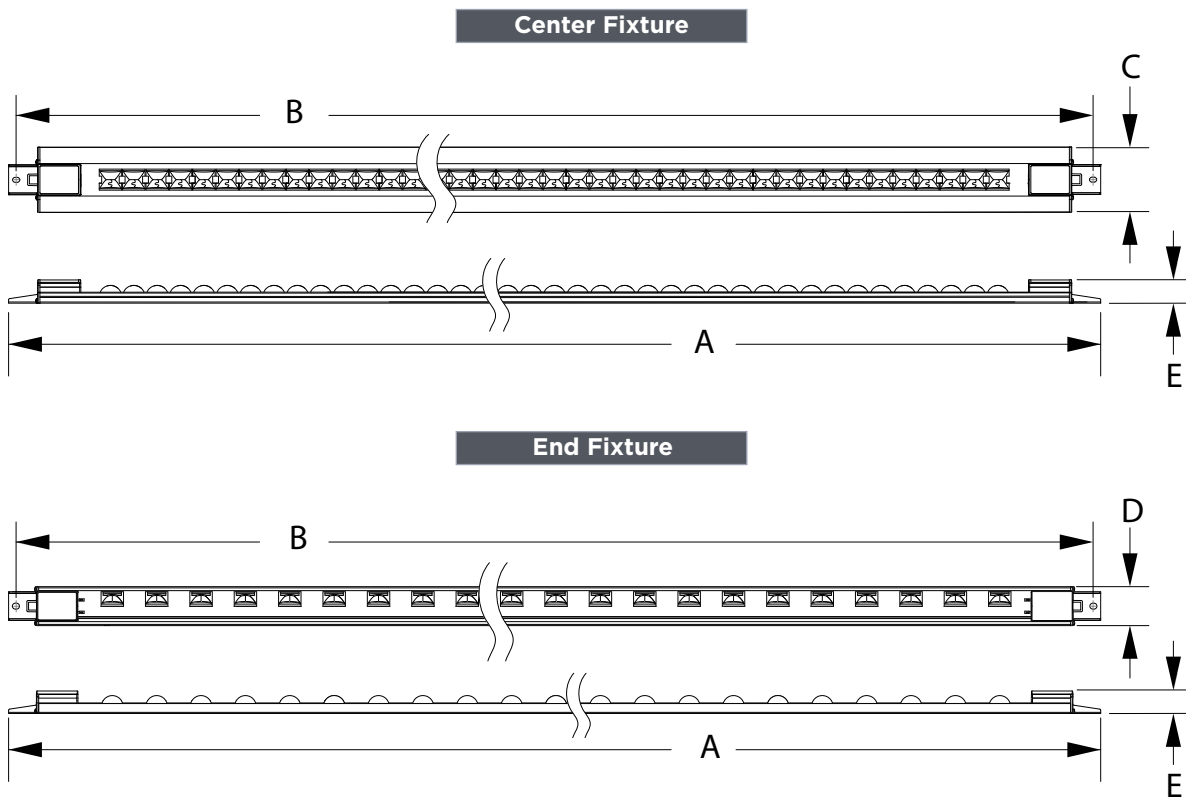

Optimax 7 - Product Dimensions

	A	B	C	D	E
Nominal Size	Overall Fixture Length (inches)	Mounting Hole Distance (inches)	Center Fixture Width (inches)	End Fixture Width (inches)	Fixture Height (inches)
36	35.64	35.125	2.20	1.37	0.79
48	44.64	44.125	2.20	1.37	0.79
54	52.64	52.125	2.20	1.37	0.79
59	59.5	58.985	2.20	1.37	0.79
60	60.64	60.125	2.20	1.37	0.79
72	67.64	67.125	2.20	1.37	0.79
75	70	69.485	2.20	1.37	0.79
79	74	73.485	2.20	1.37	0.79

All the information provided is subject to change without notice. System wattage shown. All values are typical when measured under laboratory/store conditions. All information within this document is sole property of Anthony, Inc. and shall not be reproduced or distributed without written consent from Anthony, Inc. ©2021 Anthony, Inc. All rights reserved. ANTHONY and the ANTHONY Logo are trademarks of Anthony, Inc.