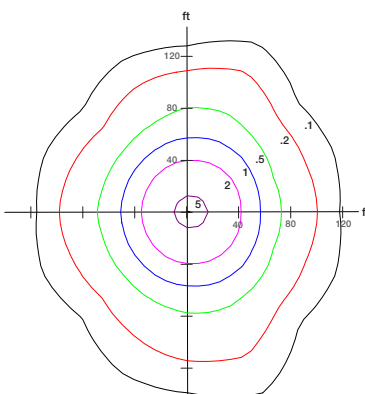

COMMISSIONING
GUIDE

MOUNTING HEIGHT: UP TO 40'

Detection Coverage Side View

Detection Coverage Top View

Download on the
App Store

GET IT ON
Google Play

PHOTOMETRIC INFORMATION

HORIZONTAL ISO FOOT-CANDLE PLOT

80W luminaire, T3 distribution, mounted at 25' height

80W luminaire, T4 distribution, mounted at 25' height

80W luminaire, T5 distribution, mounted at 25' height

150W luminaire, T3 distribution, mounted at 30' height

150W luminaire, T4 distribution, mounted at 30' height

150W luminaire, T5 distribution, mounted at 30' height

300W luminaire, T3 distribution, mounted at 40' height

300W luminaire, T4 distribution, mounted at 40' height