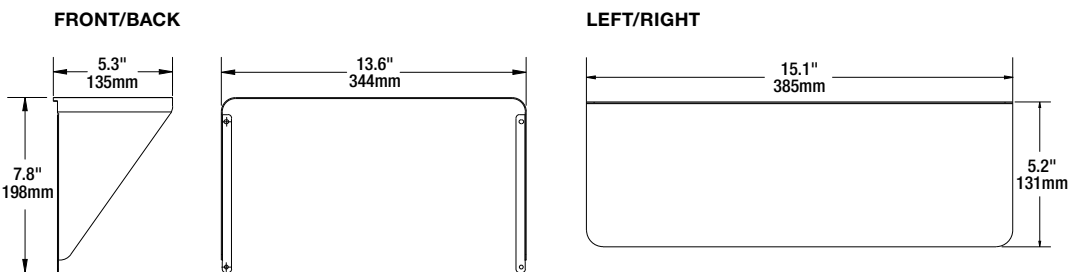

ACCESSORIES (CONTINUED)

ITEM #	ORDERING ABBREVIATION	ITEM DESCRIPTION
Sensors		
62664	HIGHBAYPIRMOTIONDAYSENSOR2	Field installable PIR Motion/Daylight Sensor, IP65, Max. mounting height 39ft, White
65622*	HIGHBAYMOTIONDAYSENSOR	Field installable Microwave Motion/Daylight Sensor, IP65, Max. mounting height 49ft, White
65623	REMOTE/MOTIONDAY/001	Remote control for Motion/Daylight Sensors – Remote is required to change default settings
Photocells		
61393	AREAFLDXANEMAPHOTOCELLUNV	Area/Flood NEMA photocell 120-277V
64258	AREAFLDXANEMAPHOTOCELLHUV	Area/Flood NEMA photocell 347-480V
63197	NEMASHORTINGCAP	NEMA Shorting cap (base unit already ships with shorting cap)
LEDVANCE LINK™ Accessories		
75913	SENSOR2ODPIR3.5BLEBLK	Outdoor Bluetooth® Low Energy Mesh PIR sensor with controller, Screw-in Plug & Play, 3.5mm AUX, Black
75944	ADAPTER3P3.5SCBK	LINK™ 3-PIN to 3.5mm Adapter, Black

*Microwave sensors are not recommended for outdoor use. Microwave sensors are highly sensitive. Metal, glass, windows, industrial fans, and large obstructions can all generate false triggering. Based on installation, PIR sensor may be a better option, although extreme heat or cold can reduce sensitivity or cause false triggers. For additional application notes, please go to: <https://assets3.ledvanceus.com/media/resource/original/asset-13239171>

80W VISOR

150W VISOR

300W VISOR