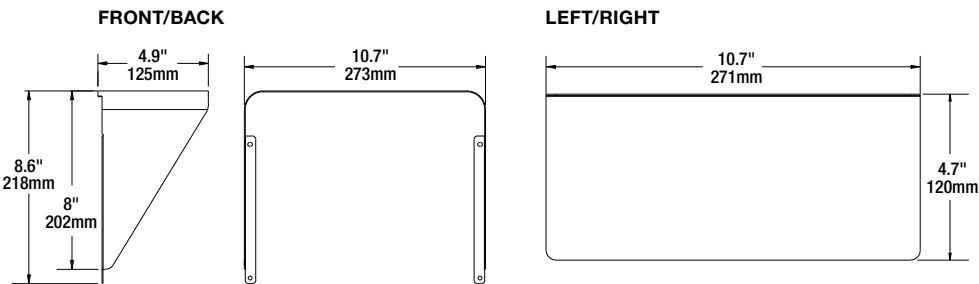

ACCESSORIES (CONTINUED)

ITEM #	ORDERING ABBREVIATION	ITEM DESCRIPTION
Sensors		
62664	HIGHBAYPIRMOTIONDAYSENSOR2	Field installable PIR Motion/Daylight Sensor, IP65, Max. mounting height 39ft, White
65622*	HIGHBAYMOTIONDAYSENSOR	Field installable Microwave Motion/Daylight Sensor, IP65, Max. mounting height 49ft, White
65623	REMOTE/MOTIONDAY/001	Remote control for Motion/Daylight Sensors – Remote is required to change default settings
Photocells		
61393	AREAFLDXANEMAPHOTOCELLUNV	Area/Flood NEMA photocell 120-277V
64258	AREAFLDXANEMAPHOTOCELLHUV	Area/Flood NEMA photocell 347-480V
63197	NEMASHORTINGCAP	NEMA Shorting cap (base unit already ships with shorting cap)
LEDVANCE LINK™ Accessories		
75913	SENSOR2ODPIR3.5BLEBLK	Outdoor Bluetooth® Low Energy Mesh PIR sensor with controller, Screw-in Plug & Play, 3.5mm AUX, Black
75944	ADAPTER3P3.5SCBK	LINK™ 3-PIN to 3.5mm Adapter, Black

*Microwave sensors are not recommended for outdoor use. Microwave sensors are highly sensitive. Metal, glass, windows, industrial fans, and large obstructions can all generate false triggering. Based on installation, PIR sensor may be a better option, although extreme heat or cold can reduce sensitivity or cause false triggers. For additional application notes, please go to: <https://assets3.ledvanceus.com/media/resource/original/asset-13239171>

80W VISOR