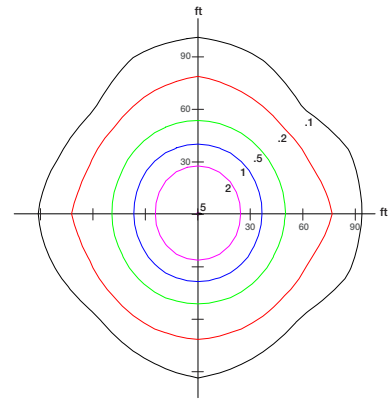

150W luminaire, T5 distribution, mounted at 30' height