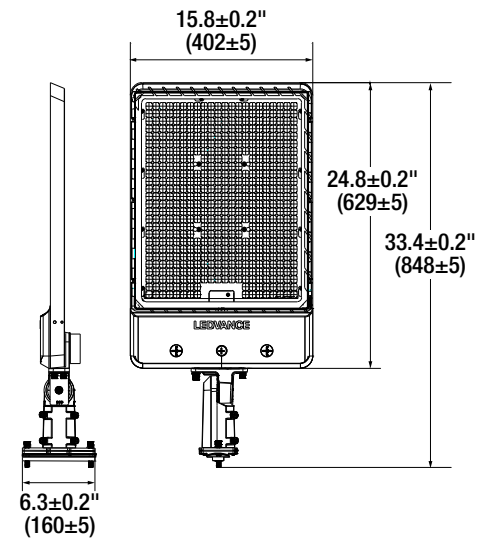

*Made to Order

BUG RATING

WATTAGE	T3	T4	T5
80	B2-U0-G2	B3-U0-G3	B3-U0-G2
150	B3-U0-G3	B4-U0-G4	B4-U0-G3
300	B4-U0-G4	B5-U0-G5	B5-U0-G4

PHYSICAL INFORMATION

LUMINAIRE DESCRIPTION	LENGTH IN (MM)	WIDTH IN (MM)	HEIGHT IN (MM)	WEIGHT LB (KG)	EPA* (FT²) TILT ANGLE		
					0° (HORIZONTAL)	≤45°	≤90° (VERTICAL)
80W OPTI-SELECT	25.9 (657)	10.6 (270)	6.3 (160)	13.1 (6.0)	0.20	0.90	1.52
150W OPTI-SELECT	30 (764)	13.5 (342)	6.3 (160)	16.7 (7.6)	0.23	1.42	2.41
300W OPTI-SELECT	33.4 (848)	15.8 (402)	6.3 (160)	21.1 (9.6)	0.26	1.92	3.26

*Considering horizontal wind

OPTI-SELECT 80W

OPTI-SELECT 150W

OPTI-SELECT 300W

UNIVERSAL MOUNTING BRACKET

- Included with each luminaire
- SC15 versions include a slip fitter with limited adjustability for DarkSky approval