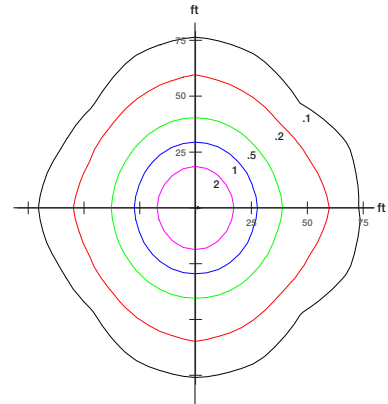

80W luminaire, T5 distribution, mounted at 25' height