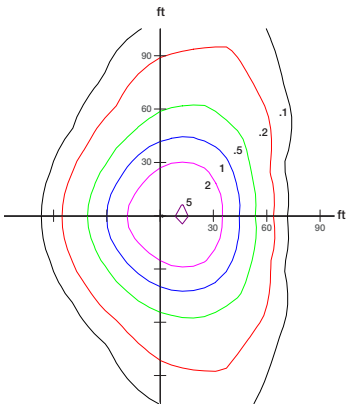

COMMISSIONING
GUIDE

MOUNTING HEIGHT: UP TO 40'

Detection Coverage Side View

Detection Coverage Top View

Download on the
App Store

GET IT ON
Google Play

PHOTOMETRIC INFORMATION

HORIZONTAL ISO FOOT-CANDLE PLOT

80W luminaire, T3 distribution, mounted at 25' height

80W luminaire, T4 distribution, mounted at 25' height

80W luminaire, T5 distribution, mounted at 25' height

150W luminaire, T3 distribution, mounted at 30' height