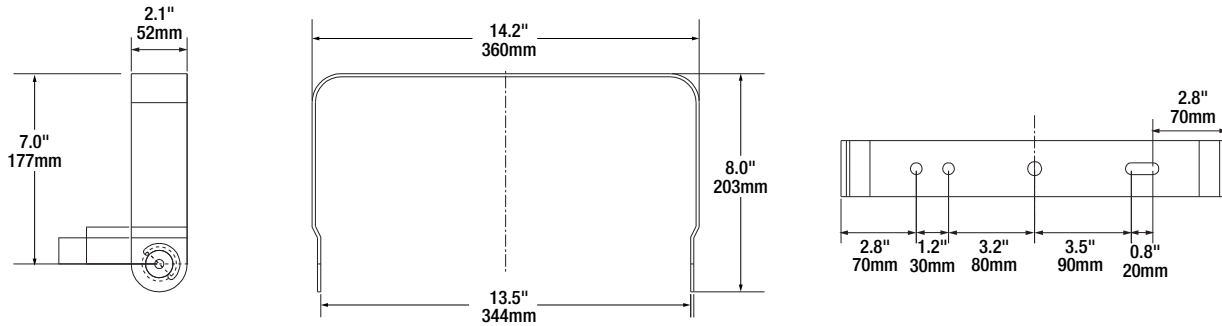

80W VISOR

150W VISOR

300W VISOR

80W YOKE MOUNTING BRACKET

150W YOKE MOUNTING BRACKET

300W YOKE MOUNTING BRACKET

WALL BRACKET 61174

WALL BRACKET 61175