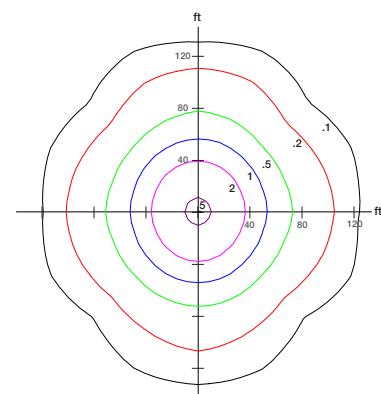

300W luminaire, T5 distribution, mounted at 40' height

MOUNTING HEIGHT (FT)	15	20	25	30	35	40
MULTIPLIER	4.00	2.25	1.44	1	0.73	0.56

MOUNTING HEIGHT (FT)	25	30	35	40	45	50
MULTIPLIER	2.56	1.78	1.31	1	0.79	0.64

- Multiply the footcandle levels in the diagram according to the desired installation height
- Each tick on the diagram represents a multiple of the mounting height from the fixture