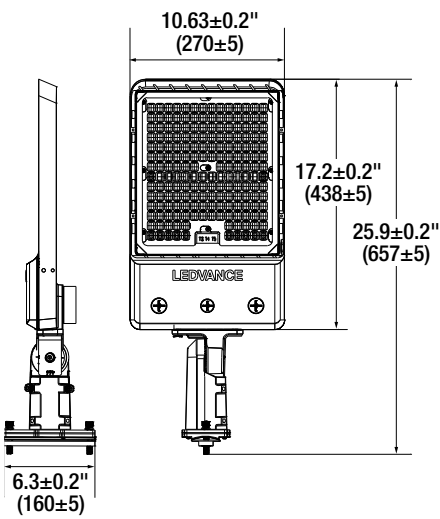

PHYSICAL INFORMATION

LUMINAIRE DESCRIPTION	LENGTH IN (MM)	WIDTH IN (MM)	HEIGHT IN (MM)	WEIGHT LB (KG)	EPA* (FT²) | TILT ANGLE		
					0° (HORIZONTAL)	≤45°	≤90° (VERTICAL)
80W OPTI-SELECT	25.9 (657)	10.6 (270)	6.3 (160)	13.1 (6.0)	0.20	0.90	1.52
150W OPTI-SELECT	30 (764)	13.5 (342)	6.3 (160)	16.7 (7.6)	0.23	1.42	2.41
300W OPTI-SELECT	33.4 (848)	15.8 (402)	6.3 (160)	21.1 (9.6)	0.26	1.92	3.26

*Considering horizontal wind

OPTI-SELECT 80W