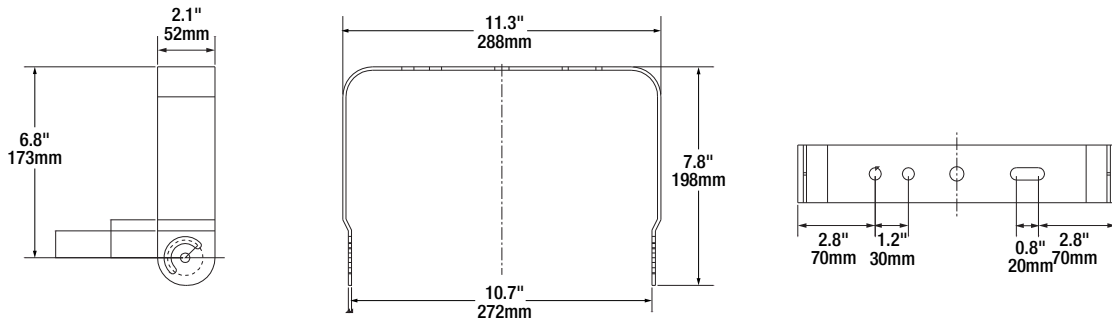

80W VISOR

150W VISOR

300W VISOR

80W YOKE MOUNTING BRACKET

150W YOKE MOUNTING BRACKET

300W YOKE MOUNTING BRACKET

WALL BRACKET 61174

WALL BRACKET 61175