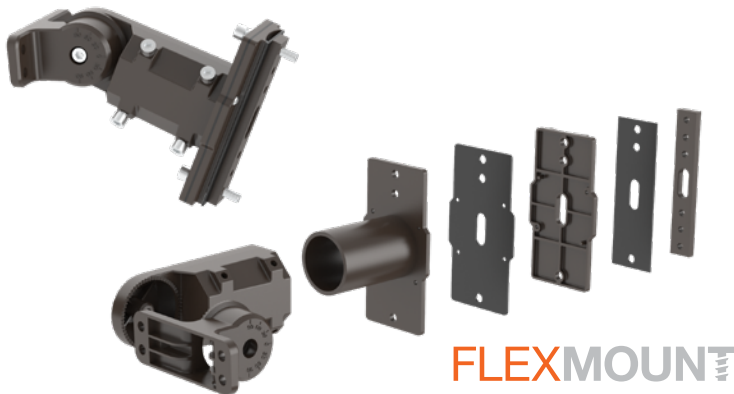

*Considering horizontal wind

OPTI-SELECT 80W

OPTI-SELECT 150W

OPTI-SELECT 300W

UNIVERSAL MOUNTING BRACKET

- Included with each luminaire
- SC15 versions include a slip fitter with limited adjustability for DarkSky approval