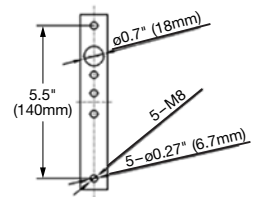

POLE MOUNT

POLE MOUNT ATTACHED

POLE MOUNT BRACKET DRILL PATTERN

Brackets
Spec Sheet

OPTIONAL MOTION/DAYLIGHT SENSOR DEFAULT SETTINGS

Detection Area	100%
Hold time – Time fixtures stays at 100% after last motion before dimming	10 minutes
Daylight threshold – Light level above which lights will remain off	50 Lux
Stand-by period – Time light remains dimmed before shutting off	60 minutes
Stand-by Dimming – dimming level of light during the stand-by period	30%