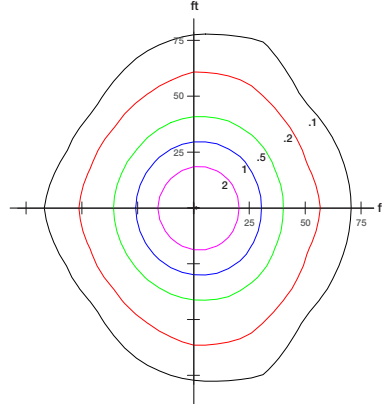

80W luminaire, T4 distribution, mounted at 25' height