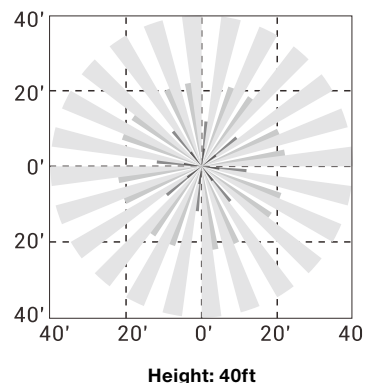

SENSOR INFORMATION

- Photocell Threshold On/Off + PIR sensing technology
- Input voltage: 12Vdc
- Bluetooth® transmission range: 200ft (60m) max. (clear line of sight)
- Detection range: 48-80ft Diameter
- Input current: 50mA
- Dimming: 0-10V
- Mounting height: 20-40ft
- Operating temperature: -22°F~131°F (-30°C~55°C)
- IP rating: IP66, wet rated
- Protocol: Bluetooth® Mesh BLE Proprietary

COMMISSIONING
GUIDE

MOUNTING HEIGHT: UP TO 40'

Detection Coverage Side View

Detection Coverage Top View

Download on the
App Store

GET IT ON
Google Play

PHOTOMETRIC INFORMATION

HORIZONTAL ISO FOOT-CANDLE PLOT