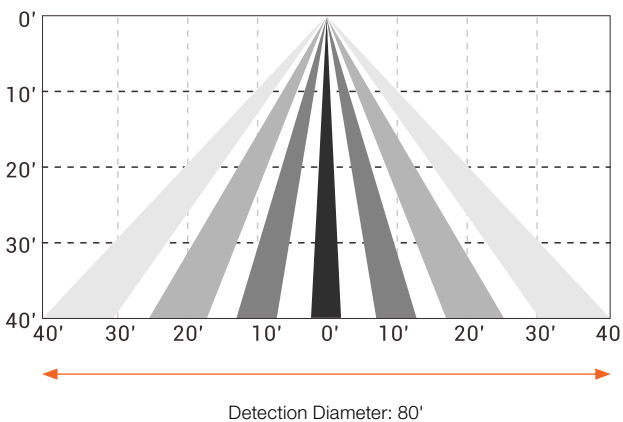

SENSOR INFORMATION

- Photocell Threshold On/Off + PIR sensing technology
- Input voltage: 12Vdc
- Bluetooth® transmission range: 200ft (60m) max. (clear line of sight)
- Detection range: 48-80ft Diameter
- Input current: 50mA
- Dimming: 0-10V
- Mounting height: 20-40ft
- Operating temperature: -22°F~131°F (-30°C~55°C)
- IP rating: IP66, wet rated
- Protocol: Bluetooth® Mesh BLE Proprietary

COMMISSIONING
GUIDE

MOUNTING HEIGHT: UP TO 40'

Detection Coverage Side View

Detection Coverage Top View

Download on the
App Store

GET IT ON
Google Play

PHOTOMETRIC INFORMATION

HORIZONTAL ISO FOOT-CANDLE PLOT