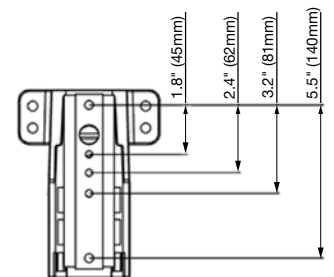

80W VISOR

150W VISOR

300W VISOR

80W YOKE MOUNTING BRACKET

150W YOKE MOUNTING BRACKET

300W YOKE MOUNTING BRACKET

WALL BRACKET 61174

WALL BRACKET 61175

POLE MOUNT

POLE MOUNT ATTACHED

POLE MOUNT BRACKET DRILL PATTERN

Brackets
Spec Sheet

OPTIONAL MOTION/DAYLIGHT SENSOR DEFAULT SETTINGS

Detection Area	100%
Hold time – Time fixtures stays at 100% after last motion before dimming	10 minutes
Daylight threshold – Light level above which lights will remain off	50 Lux
Stand-by period – Time light remains dimmed before shutting off	60 minutes
Stand-by Dimming – dimming level of light during the stand-by period	30%