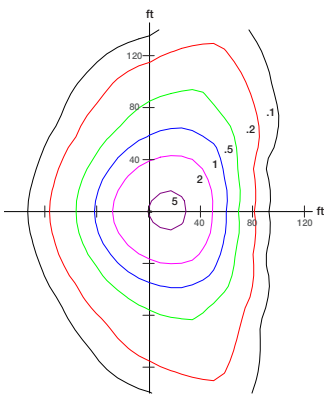

300W luminaire, T3 distribution, mounted at 40' height