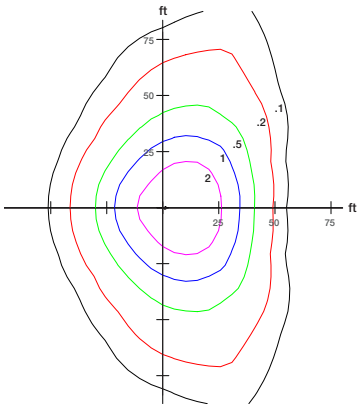

PHOTOMETRIC INFORMATION

HORIZONTAL ISO FOOT-CANDLE PLOT

80W luminaire, T3 distribution, mounted at 25' height