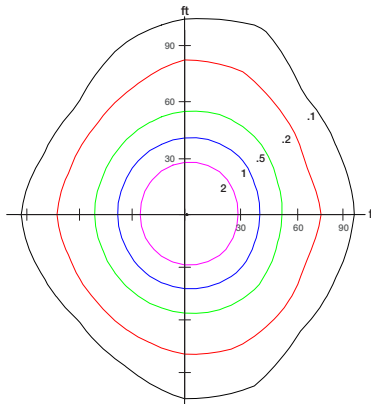

150W luminaire, T4 distribution, mounted at 30' height