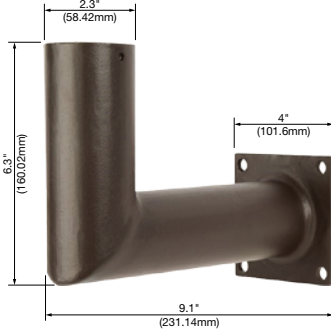

80W VISOR

150W VISOR

300W VISOR

80W YOKE MOUNTING BRACKET

150W YOKE MOUNTING BRACKET

300W YOKE MOUNTING BRACKET

WALL BRACKET 61174

WALL BRACKET 61175