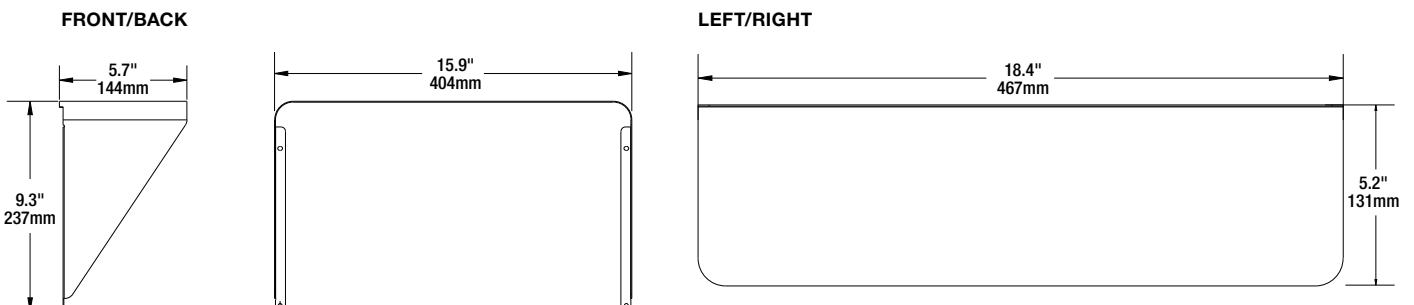

ACCESSORIES (CONTINUED)

ITEM #	ORDERING ABBREVIATION	ITEM DESCRIPTION
Sensors		
62664	HIGHBAYPIRMOTIONDAYSENSOR2	Field installable PIR Motion/Daylight Sensor, IP65, Max. mounting height 39ft, White
65622*	HIGHBAYMOTIONDAYSENSOR	Field installable Microwave Motion/Daylight Sensor, IP65, Max. mounting height 49ft, White
65623	REMOTE/MOTIONDAY/001	Remote control for Motion/Daylight Sensors – Remote is required to change default settings
Photocells		
61393	AREAFLDXANEMAPHOTOCELLUNV	Area/Flood NEMA photocell 120-277V
64258	AREAFLDXANEMAPHOTOCELLHUV	Area/Flood NEMA photocell 347-480V
63197	NEMASHORTINGCAP	NEMA Shorting cap (base unit already ships with shorting cap)
LEDVANCE LINK™ Accessories		
75913	SENSOR2ODPIR3.5BLEBLK	Outdoor Bluetooth® Low Energy Mesh PIR sensor with controller, Screw-in Plug & Play, 3.5mm AUX, Black
75944	ADAPTER3P3.5SCBK	LINK™ 3-PIN to 3.5mm Adapter, Black

*Microwave sensors are not recommended for outdoor use. Microwave sensors are highly sensitive. Metal, glass, windows, industrial fans, and large obstructions can all generate false triggering. Based on installation, PIR sensor may be a better option, although extreme heat or cold can reduce sensitivity or cause false triggers. For additional application notes, please go to: <https://assets3.ledvanceus.com/media/resource/original/asset-13239171>

80W VISOR

150W VISOR

300W VISOR