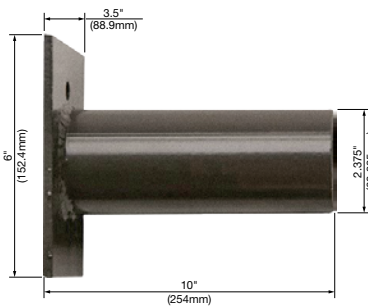

80W VISOR

150W VISOR

300W VISOR

80W YOKE MOUNTING BRACKET

150W YOKE MOUNTING BRACKET

300W YOKE MOUNTING BRACKET

WALL BRACKET 61174

WALL BRACKET 61175

POLE MOUNT

POLE MOUNT ATTACHED

POLE MOUNT BRACKET DRILL PATTERN

Brackets
Spec Sheet

OPTIONAL MOTION/DAYLIGHT SENSOR DEFAULT SETTINGS

Detection Area	100%
Hold time – Time fixtures stays at 100% after last motion before dimming	10 minutes
Daylight threshold – Light level above which lights will remain off	50 Lux
Stand-by period – Time light remains dimmed before shutting off	60 minutes
Stand-by Dimming – dimming level of light during the stand-by period	30%