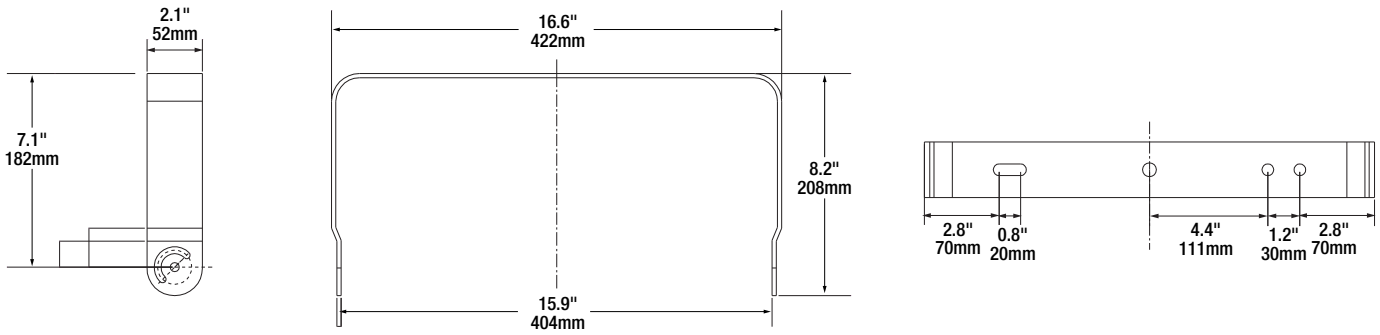

80W VISOR

150W VISOR

300W VISOR

80W YOKE MOUNTING BRACKET

150W YOKE MOUNTING BRACKET

300W YOKE MOUNTING BRACKET

WALL BRACKET 61174

WALL BRACKET 61175