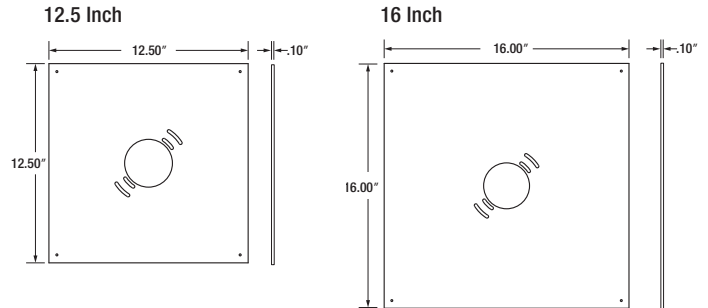

Mounting Accessories

Item Number	Ordering Abbreviation	Item Description
60683	CANOPY3A/MTGPLATE/12/BZ	12.5" Mounting Plate, Bronze
60684	CANOPY3A/MTGPLATE/16/BZ	16" Mounting Plate, Bronze
60685	CANOPY3A/MTGPLATE/12/WH	12.5" Mounting Plate, White
60686	CANOPY3A/MTGPLATE/16/WH	16" Mounting Plate, White

LEDVANCE LLC
200 Ballardvale Street
Wilmington, MA 01887 USA
Phone 1-800-LIGHTBULB (1-800-544-4828)
www.sylvania.com

SYLVANIA and LEDVANCE are registered trademarks.
All other trademarks are those of their respective owners.
Licensee of product trademark SYLVANIA in general lighting.
Specifications subject to change without notice.

[/sylvania](https://twitter.com/sylvania) [/sylvania](https://facebook.com/sylvania)

© 2019 LEDVANCE LLC