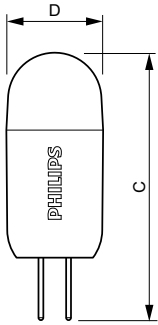

Product data

General Information	
Cap-Base	G4 [G4]
Nominal Lifetime (Nom)	15000 h
Switching Cycle	50000X
Technical Type	2-20W
Light Technical	
Color Code	830 [CCT of 3000K]
Initial lumen (Nom)	200 lm
Luminous Flux (Rated) (Nom)	200 lm
Color Designation	White (WH)
Correlated Color Temperature (Nom)	3000 K
Luminous Efficacy (rated) (Nom)	100 lm/W
Color Consistency	<6
Color Rendering Index (Nom)	80
LLMF At End Of Nominal Lifetime (Nom)	70 %
Operating and Electrical	
Input Frequency	50 to 60 Hz
Power (Rated) (Nom)	2 W

Lamp Current (Nom)	290 mA
Wattage Equivalent	20 W
Starting Time (Nom)	0.5 s
Warm Up Time to 60% Light (Nom)	0.5 s
Power Factor (Nom)	0.5
Voltage (Nom)	12 V
Controls and Dimming	
Dimmable	No
Approval and Application	
Energy Consumption kWh/1000 h	3 kWh
Product Data	
Full product code	871869641916800
Order product name	CorePro LEDcapsuleLV 2-20W 830 G4
EAN/UPC - Product	8718696419168
Order code	324558
Numerator - Quantity Per Pack	1
Numerator - Packs per outer box	12

CorePro LEDcapsule LV

Material Nr. (12NC)	929001131802
Net Weight (Piece)	0.008 kg

Dimensional drawing

LED 2-20W 830 G4

Product	D	C
CorePro LEDcapsuleLV 2-20W 830 G4	14.3 mm	45 mm

Photometric data

2-20 W G4 /830