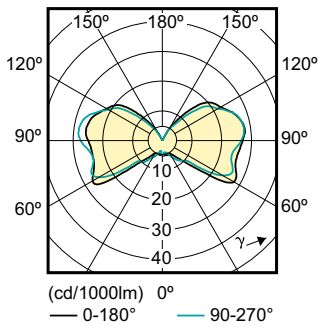

Product data

General Information	
Cap-Base	G4 [G4]
Nominal Lifetime (Nom)	15000 h
Switching Cycle	50000X
Technical Type	2-20W
Light Technical	
Color Code	830 [CCT of 3000K]
Initial lumen (Nom)	200 lm
Luminous Flux (Rated) (Nom)	200 lm
Color Designation	White (WH)
Correlated Color Temperature (Nom)	3000 K
Luminous Efficacy (rated) (Nom)	100 lm/W
Color Consistency	<6
Color Rendering Index (Nom)	80
LLMF At End Of Nominal Lifetime (Nom)	70 %
Operating and Electrical	
Input Frequency	50 to 60 Hz
Power (Rated) (Nom)	2 W

Lamp Current (Nom)	290 mA
Wattage Equivalent	20 W
Starting Time (Nom)	0.5 s
Warm Up Time to 60% Light (Nom)	0.5 s
Power Factor (Nom)	0.5
Voltage (Nom)	12 V
Controls and Dimming	
Dimmable	No
Approval and Application	
Energy Consumption kWh/1000 h	3 kWh
Product Data	
Full product code	871869641916800
Order product name	CorePro LEDcapsuleLV 2-20W 830 G4
EAN/UPC - Product	8718696419168
Order code	324558
Numerator - Quantity Per Pack	1
Numerator - Packs per outer box	12

CorePro LEDcapsule LV

Material Nr. (12NC)	929001131802
Net Weight (Piece)	0.008 kg

Dimensional drawing

LED 2-20W 830 G4

Product	D	C
CorePro LEDcapsuleLV 2-20W 830 G4	14.3 mm	45 mm

Photometric data

2-20 W G4 /830