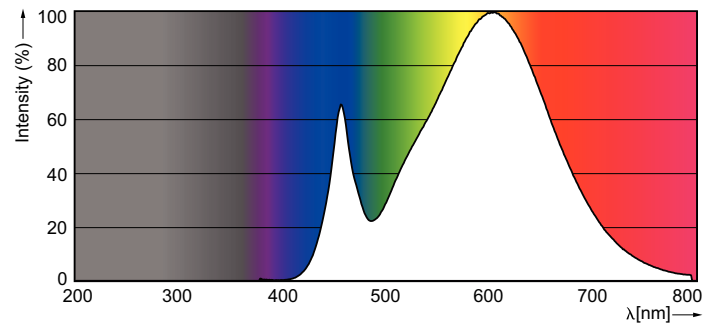

Product data

General Information	
Cap-Base	G4 [G4]
Nominal Lifetime (Nom)	15000 h
Switching Cycle	50000X
Technical Type	2-20W
Light Technical	
Color Code	830 [CCT of 3000K]
Initial lumen (Nom)	200 lm
Luminous Flux (Rated) (Nom)	200 lm
Color Designation	White (WH)
Correlated Color Temperature (Nom)	3000 K
Luminous Efficacy (rated) (Nom)	100 lm/W
Color Consistency	<6
Color Rendering Index (Nom)	80
LLMF At End Of Nominal Lifetime (Nom)	70 %
Operating and Electrical	
Input Frequency	50 to 60 Hz
Power (Rated) (Nom)	2 W

CorePro LEDcapsule LV

Material Nr. (12NC)	929001131802
Net Weight (Piece)	0.008 kg

Dimensional drawing

LED 2-20W 830 G4

Product	D	C
CorePro LEDcapsuleLV 2-20W 830 G4	14.3 mm	45 mm

Photometric data

2-20 W G4 /830