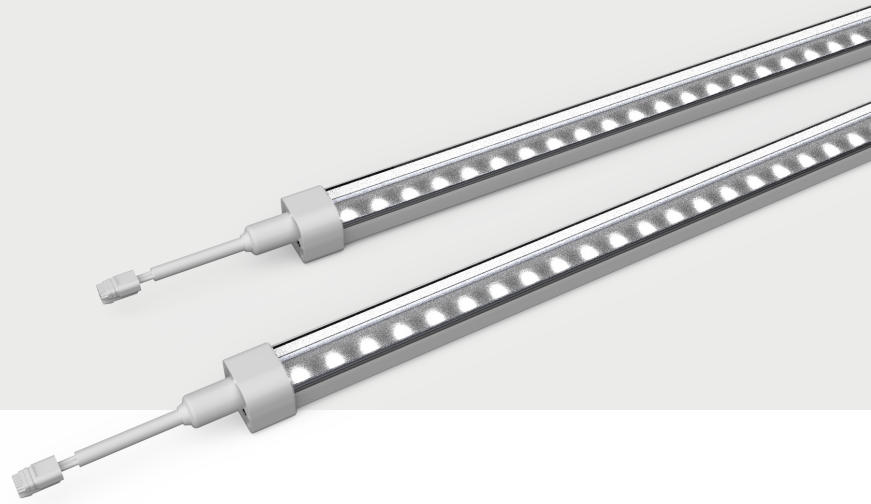

immersion

Elite

Refrigerated Display Cases
Lights for Horizontal Cases

Project Name _____

Date _____ Type _____

Notes _____

ORDER CODE

The Immersion Elite Horizontal LED system is an energy-efficient & low maintenance alternative to traditional linear fluorescent lamps for refrigerated display cases. Compact and slim in design, Immersion Elite Horizontal features two application-specific models for canopy and undershelf lighting; offering more flexibility than other LED systems for refrigerated display cases.

APPLICATION

- Optics designed specifically for commercial refrigeration applications
- Available in 3000K, 3500K, 4000K, and 5000K color temperatures
- 85 CRI
- 50,000 hour rated life
- Fast and easy LED upgrade
- Low energy LFL replacement
- 66% longer life than LFL (50,000 vs. 30,000 hours)
- Prevents breakage and downtime