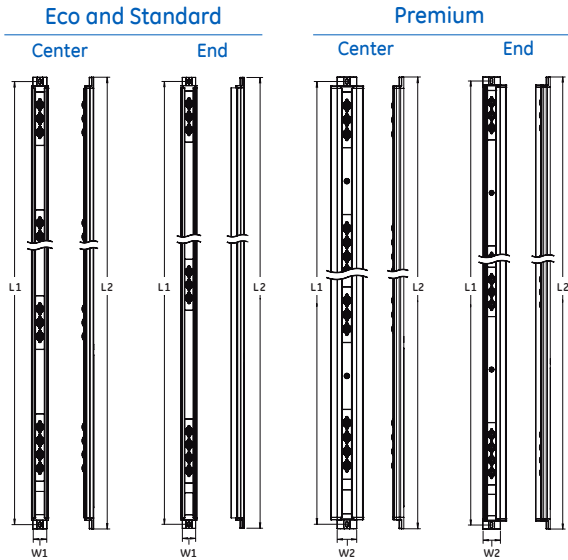

Product dimensions

Length [mm]	L1 [mm]	L2 [mm]
1129	1174	1187
1524	1475	1488
1701	1655	1668

Width	[mm]
W1	25.4
W2	45.7

Power Supply Data - LED Driver Performance Data

GEPS24-100U-GL
PS 24VDC/100W SEIV
Product Code:
98941 / GEPS24-100U-GL

LED60CV24EPS
Product Code:
97506

24V/25W CE POWER SUPP
120/240/277V INPUT
Product Code:
GEPS24-25U-EU

	Min	Typical	Max	Min	Typical	Max	Min	Typical	Max
Output Power (W)			96			60			25
Input Voltage (VAC)	108	120-277	305	220-240			194	220-240	264
Input Current (A)	0.35		1.1	0.3			0.15		0.2
Input Line Frequency (Hz)		50/60		50/60				50/60	
Output Voltage (V)	23	24	25	23	24	25	23	24	25
Max Output Current (A)			4			2.5			1
Operating Temperature Range (C)	-40	25	55	-20	25	50	-25	25	50
Storage Temperature Range (C)	-40		85	-10		80	-40		70

LED Driver dimensions

Driver	Length [mm]	Width [mm]	Height [mm]
GEPS24-100U-GL	241	43.2	30.55
LED60CV24EPS	198	44	40
GEPS24-25U-EU	133	30.5	40