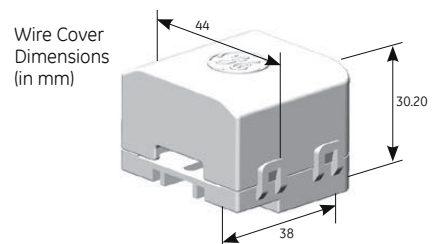

* Typical DC Watts. To convert to AC Watts, divide by LED driver efficiency.

Product dimensions

Length [mm]	L1 [mm]	L2 [mm]
1129	1174	1187
1524	1475	1488
1701	1655	1668

Width	[mm]
W1	25.4
W2	45.7

Power Supply Data - LED Driver Performance Data

GEPS24-100U-GL
PS 24VDC/100W SEIV
Product Code:
98941 / GEPS24-100U-GL

LED60CV24EPS
Product Code:
97506

24V/25W CE POWER SUPP
120/240/277V INPUT
Product Code:
GEPS24-25U-EU

	Min	Typical	Max	Min	Typical	Max	Min	Typical	Max
Output Power (W)			96			60			25
Input Voltage (VAC)	108	120-277	305	220-240			194	220-240	264
Input Current (A)	0.35		1.1	0.3			0.15		0.2
Input Line Frequency (Hz)		50/60		50/60				50/60	
Output Voltage (V)	23	24	25	23	24	25	23	24	25
Max Output Current (A)			4			2.5			1
Operating Temperature Range (C)	-40	25	55	-20	25	50	-25	25	50
Storage Temperature Range (C)	-40		85	-10		80	-40		70

LED Driver dimensions

Driver	Length [mm]	Width [mm]	Height [mm]
GEPS24-100U-GL	241	43.2	30.55
LED60CV24EPS	198	44	40
GEPS24-25U-EU	133	30.5	40

Immersion™ Elite Accessory

Product Code	Product Description	Item Description
93034656	GE-CV-ELITE	Elite Wire Cover (10 per box)