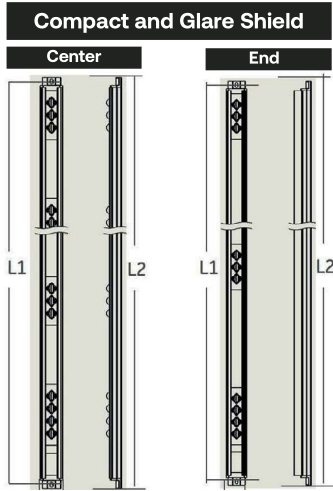

Immersion™ Elite

Refrigerated Display Cases

Project Name _____

Date _____ Type _____

Notes _____

Immersion™ Elite

Glare Shield

Compact

Product Information

Length in Inches (mm)	L1: Slot to Slot Length in Inches (mm)	L2: Total Bar Length in inches (mm)
30"	27.2 (691.4)	27.5 (699.4)
48"	46.4 (1179.6)	46.8 (1187.5)
60"	58.3 (1480.3)	58.6 (1488.3)
67"	65.4 (1660.7)	65.7 (1668.7)
73" (Eco Bars only)	73.1 (1855.8)	73.4 (1863.8)

	Width in Inches (mm)	Height in Inches (mm)
Compact Center Bar	1 (25.2)	0.71 (17.93)
Compact End Bar	1 (25.2)	0.82 (20.94)
Glareshield Center Bar	1.8 (46.32)	0.71 (17.93)
Glareshield End Bar	1.6 (41.48)	0.93 (23.53)