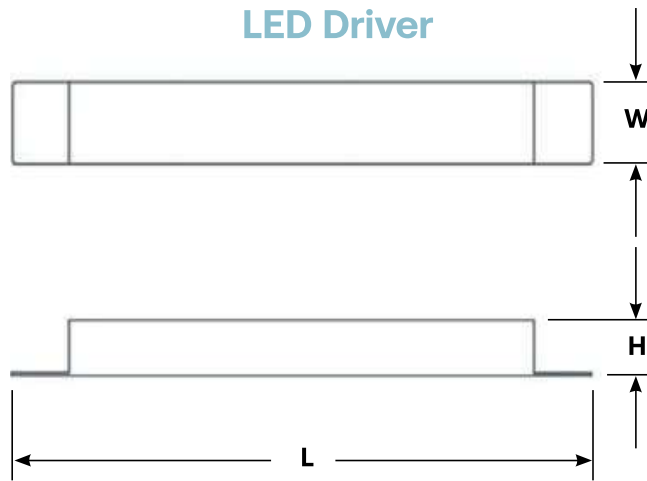

Immersion™ Elite

Refrigerated Display Cases

Project Name _____

Date _____ Type _____

Notes _____

LED Driver Performance Data

	GEPS6100NCCON-SY; 24V-100W Product Code: 13798	GELP24-100U-GLX; 24V-100W Product Code: 93027033	GEPS24D-100U-NA; 24V-100W Product Code: 93077673G	GEPS24D-60U-GLX; 24V-60W Product Code: 93159242
Dimming	Yes (Step - Contact Input)	No	Yes (0-10V)	Yes (0-10V)
Output Power (Watts)	96	96	60	60
Input Voltage (VAC)	120-240V	120-277V	120-277V	120-277V
Input Line Frequency (Hz)	50/60	50/60	50/60	50/60
Length	10.7 inch (273mm)	9.5 inch (241mm)	9.5 inch (241mm)	5.8 inch (148.2mm)
Width	1.7 inch (43mm)	1.7 inch (43mm)	1.7 inch (43mm)	1.8 inch (45.6mm)
Height	1.1 inch (28mm)	1.0 inch (25.4mm)	1.0 inch (25.4mm)	1.0 inch (25.4mm)

Refer to Power Supply Guide on website for detailed information on Immersion Power Supplies