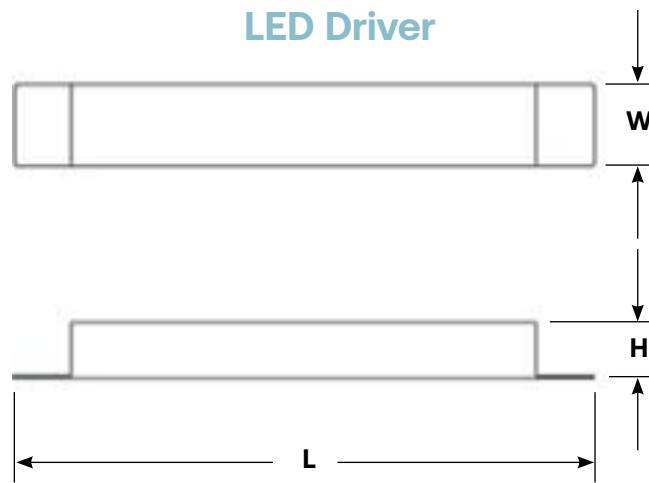

LED Driver Performance Data

	GEPS6100NCCON-SY; 24V-100W Product Code: 13798	GELP24-100U-GLX; 24V-100W Product Code: 93077673G	GEPS24D-100U-NA; 24V-100W Product Code: 93159243	GEPS24D-60U-GLX; 24V-60W Product Code: 93159242
Dimming	Yes (Step - Contact Input)	No	Yes (0-10V)	Yes (0-10V)
Output Power (Watts)	96	96	96	60
Input Voltage (VAC)	120-240V	120-277V	120-277V	120-277V
Input Line Frequency (Hz)	50/60	50/60	50/60	50/60
Length	10.7 inch (273mm)	9.5 inch (241mm)	9.5 inch (241mm)	5.8 inch (148.2mm)
Width	1.7 inch (43mm)	1.7 inch (43mm)	1.7 inch (43mm)	1.8 inch (45.6mm)
Height	1.1 inch (28mm)	1.0 inch (25.4mm)	1.0 inch (25.4mm)	1.0 inch (25.4mm)

Refer to Power Supply Guide on website for detailed information on Immersion Power Supplies