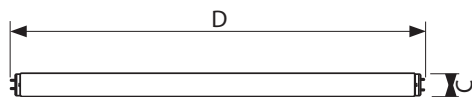

Dimensional drawing

G13, T12