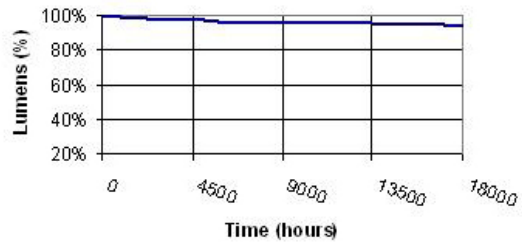

Lumen Maintenance