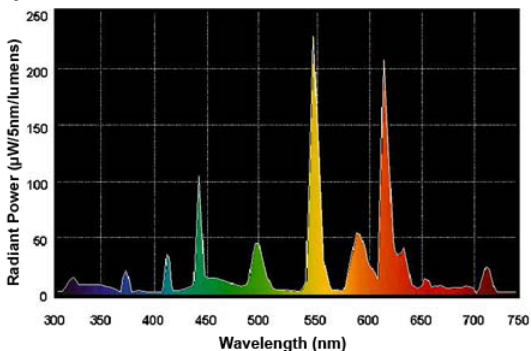

GRAPHS & CHARTS

Spectral Power Distribution

GENERAL CHARACTERISTICS

Lamp Type	Linear Fluorescent - Straight
	Linear
Bulb	T8
Base	Medium Bi-Pin (G13)
Wattage	28
Voltage	115
Rated Life	18000 hrs
Rated Life (instant start) @	18000 h @ 3 h
Time	24000 h @ 12 h
Bulb Material	Soda lime
Starting Temperature	15 K (59 °F)
LEED-EB MR Credit	128 picograms Hg per mean lumen hour
Additional Info	TCLP compliant

PHOTOMETRIC CHARACTERISTICS

Initial Lumens	2750
Mean Lumens	2585
Nominal Initial Lumens per Watt	98
Color Temperature	3500 K
Color Rendering Index (CRI)	85
S/P Ratio (Scotopic/Photopic Ratio)	1.5

ELECTRICAL CHARACTERISTICS

Open Circuit Voltage (instant start) Min @ Temperature	525 V @ 15 °C
Cathode Resistance Ratio - Rh/ Rc (MIN)	4.25
Cathode Resistance Ratio - Rh/ Rc (MAX)	6.5
Current Crest Factor	1.7

DIMENSIONS

Maximum Overall Length (MOL)	47.78 cm
Minimum Overall Length	47.78 cm
Nominal Length	48 cm
Bulb Diameter (DIA)	1 cm
Bulb Diameter (DIA) (MIN)	0.94 cm
Bulb Diameter (DIA) (MAX)	1 cm
Max Base Face to Base Face (A)	47.22 cm
Face to End of Opposing Pin (B) (MIN)	47.4 cm
Face to End of Opposing Pin (B) (MAX)	47.5 cm
End of Base Pin to End of Opposite Pin End (C)	47.67 cm