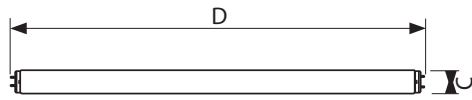

Dimensional drawing

G13, T12