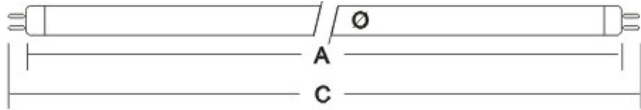

the specification is below:

ITEM	Voltage	Current	Wattge	Power Factor	Life	Temperature	Lumin	UV-A
F32T8/BL(mosquito tempting)	137.8V	0.27A	32.3W	0.869	8000H	~	~	>30uM/CM2
F32T8/BLB (UV lamp)	135.5V	0.267A	31.6W	0.874	8000H	~	~	>37uM/CM2

Type	A Max(mm)	C Max(mm)	Ø Max(mm)	Measurement ofCarton(cm)	Pcs	G.W. (Kg)	N.W. (Kg)
32W	1199.4	1213.6	26	123X16X16.5	25	6	4.8