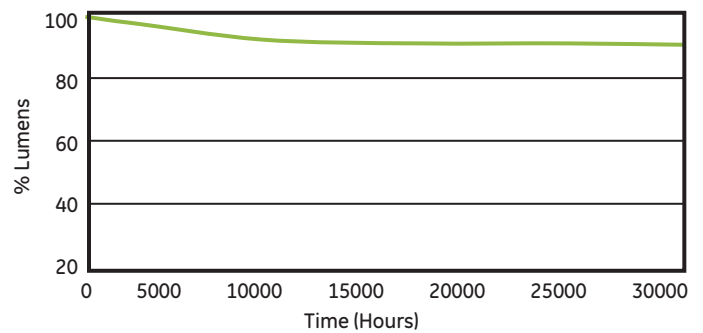

Lumen Maintenance*

*Operating hours on 3hr/start cycle on Programmed Start Ballast

System Information using F32T8/SPX41/ECO2 Product Code 68852

Ballast	Ballast Product Code	Ballast Description	# of Lamps	Line Volts	System Watts	System Ballast Factor	Ballast Efficacy Factor	Min. Starting Temp (*F/*C)	System Initial Lumens	System Mean Lumens	Initial System LPW	Lamp Warranty with GE System	Ballast Warranty
UltraMax®	72266	GE232MAX-N/Ultra	2	277	53	.87	1.64	-22° / -30°	5,133	4,872	96	30 Months	5 Years
	78627	GE432MAX-N/Ultra	4	277	106	.87	0.81	-22° / -30°	10,266	9,744	96	30 Months	5 Years
UltraStart®	96714	GE232MVPS-N/Ultra	2	277	58	.89	1.53	0° / -18°	5,251	4,984	90	36 Months	5 Years
	96716	GE432MVPS-N/Ultra	4	277	112	.89	0.79	0° / -18°	10,502	9,968	93	36 Months	5 Years

Information provided is subject to change without notice. Please verify all details with GE. All values are design or typical values when measured under laboratory conditions, and GE makes no warranty or guarantee, express or implied, that such performance will be obtained under end-use conditions.