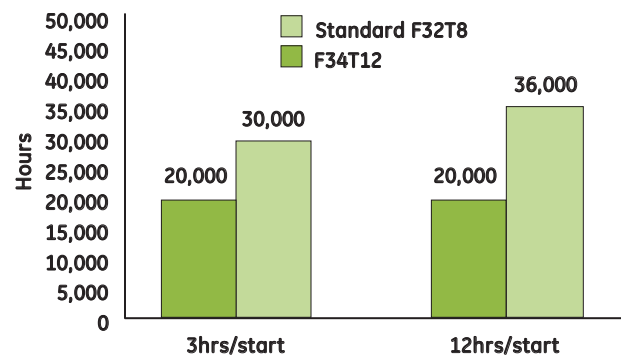

Long Life*

- 30,000 hours for 3hrs/start cycle
- 36,000 hours for 12hrs/start cycle
- 50% longer life than standard F34 T12 lamp operating on 3hr/start cycle on PRS ballast

Reduced Mercury

- Ecolux® low mercury products pass Federal TCLP tests

GE Express Lamp & Ballast Warranty Service Program**

2009 DOE LPW Regulation:

- Standard 4ft T12 and F32 SP do not meet minimum efficiency requirements
- F32 SPX, F32 HL, F28 and F32/25 watt meet minimum efficiency requirements
- New requirements effective July 14, 2012

For more information, log on to:
www.gelighting.com/legislation

Energy Savings*

Save over \$16 a year or \$118 over the life of the lamp!

Programmed Start Life Ratings

* Energy saving and group relamp cycle figures based on 4-lamp system life rating, programmed start ballasts \$0.11 kWh energy cost, group relamp cycle at 70% rated life, and 4,100 annual burn hours.