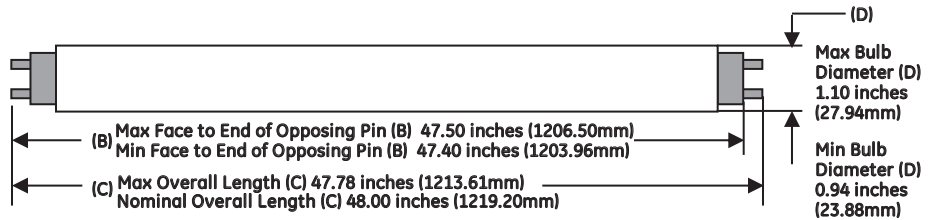

Products

Product Code	Description	Case Quantity	Nominal Lamp Wattage	Initial Lumens	Mean Lumens	Initial Nominal Efficacy (Lumens/Watt)	Instant Start (IS)		Programmed Rapid Start (PRS)		Color Temp (K)	CRI	IS/PRS System Warranty (months)*
							Rated Life (3hr/Start)	Rated Life (12hr/Start)	Rated Life (3hr/Start)	Rated Life (12hr/Start)			
26666	F32T8/SP30/ECO	36	32	2,450	2,300	77	21,000	30,000	30,000	36,000	3,000	78	30/36
26667	F32T8/SP35/ECO	36	32	2,450	2,300	77	21,000	30,000	30,000	36,000	3,500	78	30/36
26668	F32T8/SP41/ECO	36	32	2,450	2,300	77	21,000	30,000	30,000	36,000	4,100	78	30/36
16090	F32T8/SP50/ECO	36	32	2,450	2,300	77	21,000	30,000	30,000	36,000	5,000	78	30/36
16091	F32T8/SP65/ECO	36	32	2,450	2,300	77	21,000	30,000	30,000	36,000	6,500	78	30/36
66347	F32T8/SPP30/ECO	36	32	2,900	2,725	91	18,000	24,000	30,000	36,000	3,000	80	30/36
66348	F32T8/SPP35/ECO	36	32	2,900	2,725	91	18,000	24,000	30,000	36,000	3,500	80	30/36
66349	F32T8/SPP41/ECO	36	32	2,900	2,725	91	18,000	24,000	30,000	36,000	4,100	80	30/36
66350	F32T8/SPP50/ECO	36	32	2,900	2,725	91	18,000	24,000	30,000	36,000	5,000	80	30/36
68850	F32T8/SPX30/ECO2	36	32	2,925	2,770	92	21,000	30,000	30,000	36,000	3,000	85	30/36
68851	F32T8/SPX35/ECO2	36	32	2,925	2,770	92	21,000	30,000	30,000	36,000	3,500	85	30/36
68852	F32T8/SPX41/ECO2	36	32	2,925	2,770	92	21,000	30,000	30,000	36,000	4,100	85	30/36
68853	F32T8/SPX50/ECO2	36	32	2,925	2,770	88	21,000	30,000	30,000	36,000	5,000	82	30/36
66342	F32T8/SPX65/ECO2	36	32	2,900	2,700	88	21,000	30,000	30,000	36,000	6,500	78	30/36
With covRguard®													
40803	F32T8/SP30/ECO/CVG	36	32	2,375	2,230	74	21,000	30,000	30,000	36,000	3,000	78	30/36
40804	F32T8/SP35/ECO/CVG	36	32	2,375	2,230	74	21,000	30,000	30,000	36,000	3,500	78	30/36
40812	F32T8/SP41/ECO/CVG	36	32	2,375	2,230	74	21,000	30,000	30,000	36,000	4,100	78	30/36
18366	F32T8/SP50/ECO/CVG	36	32	2,375	2,230	74	21,000	30,000	30,000	36,000	5,000	78	30/36
18368	F32T8/SP65/ECO/CVG	36	32	2,375	2,230	74	21,000	30,000	30,000	36,000	6,500	78	30/36
41125	F32T8/SPX30/ECO/CVG	36	32	2,835	2,690	89	21,000	30,000	30,000	36,000	3,000	85	30/36
41126	F32T8/SPX35/ECO/CVG	36	32	2,835	2,690	89	21,000	30,000	30,000	36,000	3,500	85	30/36
41127	F32T8/SPX41/ECO/CVG	36	32	2,835	2,690	89	21,000	30,000	30,000	36,000	4,100	85	30/36
15971	F32T8/SPX50/ECO/CVG	36	32	2,835	2,690	85	21,000	30,000	30,000	36,000	5,000	82	30/36