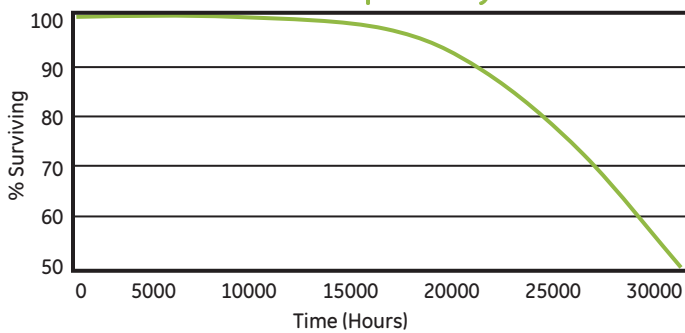

Life Expectancy*